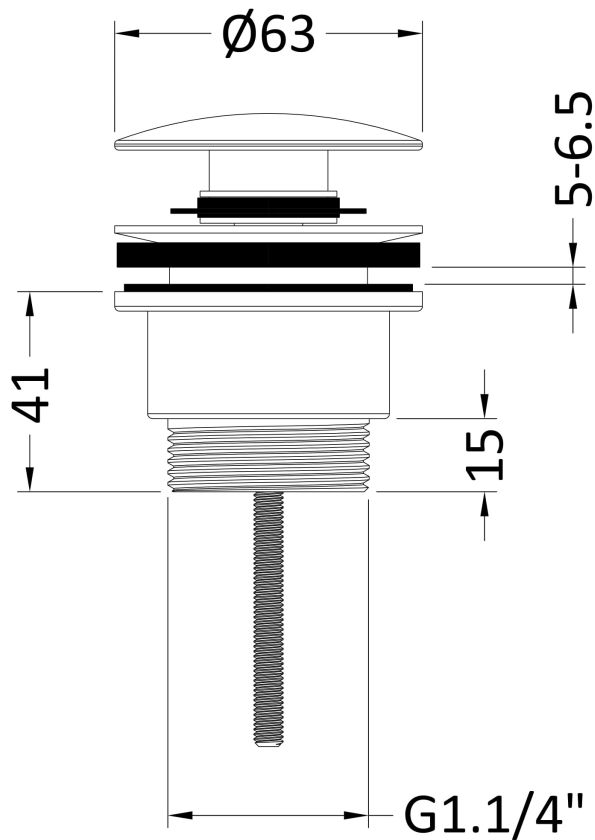

### Product Dimensions

Length (mm):	
Width (mm):	63
Height (mm):	110
Depth (mm):	63
Nett Weight (kg):	0.34

### Packaging Dimensions

Height (mm):	65
Width (mm):	65
Depth (mm):	105
Gross Weight (kg):	0.34

### Outer Box Dimensions (If Applicable)

Height (mm):	225
Width (mm):	330
Length (mm):	
Depth (mm):	
Gross Weight (kg):	21
Barcode:	5056211884972

### Product Details

Country of Origin:	China
Fitting Instruction:	No
CE & UKCA:	N/A
Product Material:	Brass
Heating Element Wattage:	Not Applicable
Colour/Finish:	Chrome
Product Diameter:	63mm
Connection Size:	11/4"