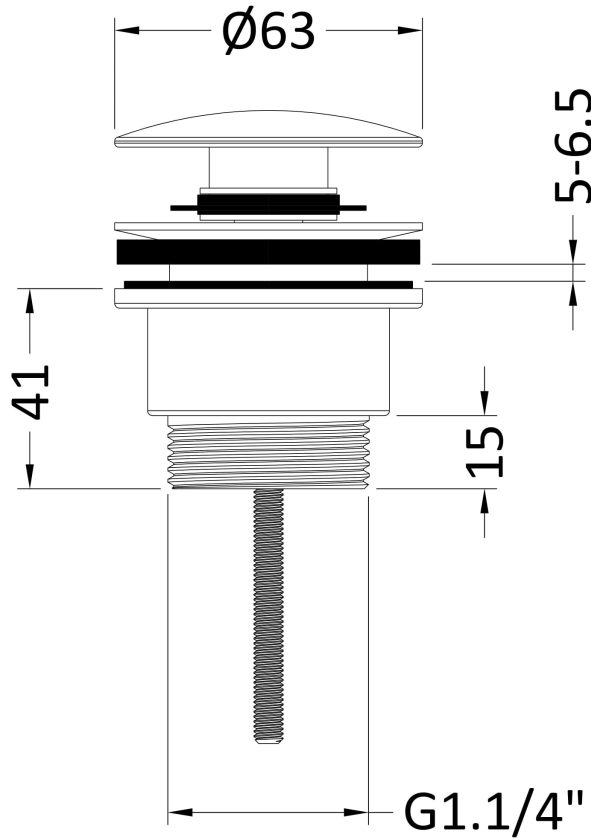

Sales Code: EK810

Description: Universal Push Button Basin Waste

Product Dimensions

Length (mm):	
Width (mm):	63
Height (mm):	110
Depth (mm):	63
Nett Weight (kg):	0.34

Packaging Dimensions

Height (mm):	65
Width (mm):	65
Depth (mm):	105
Gross Weight (kg):	0.34

Packaging Data

Box Colour:	White Cardboard Box
Box Qty:	1
Label Size:	100 x 50
Label Colour:	White Label
Label Qty:	2

Outer Box Dimensions (If Applicable)

Height (mm):	225
Width (mm):	330
Length (mm):	
Depth (mm):	
Gross Weight (kg):	21
Barcode:	5056462603421

Product Details

Country of Origin:	China
Fitting Instruction:	No
CE & UKCA:	N/A
Product Material:	Brass
Heating Element Wattage:	Not Applicable
Colour/Finish:	Brushed Brass
Product Diameter:	63mm
Connection Size:	11/4"