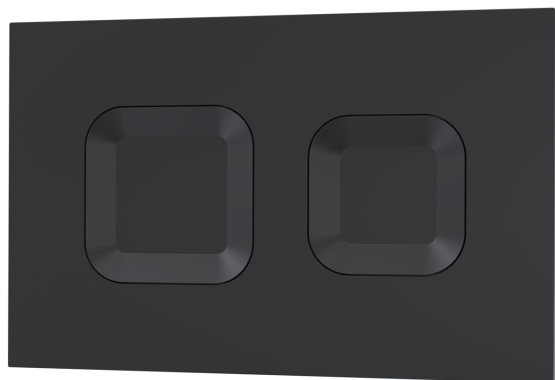

Sales Code: XTY409S

Description: Dual Flush Conc Cist Frame Square Plate

Packaging Details

Barcode: 5056678460245

Sales Code: XTY009PS4

Description: Square Dual Flush Push Button Black

Product Dimensions

Length (mm):	
Width (mm):	267
Height (mm):	170
Depth (mm):	11
Nett Weight (kg):	0.5

Packaging Dimensions

Height (mm):	290
Width (mm):	220
Depth (mm):	50
Gross Weight (kg):	0.5

Packaging Data

Box Colour:	Brown Cardboard Box
Box Qty:	1
Label Size:	100 x 50
Label Colour:	White Label
Label Qty:	2

Outer Box Dimensions (If Applicable)

Height (mm):	
Width (mm):	
Length (mm):	
Depth (mm):	
Gross Weight (kg):	0
Barcode:	5056678435489

Product Details

Country of Origin:	China
Fitting Instruction:	No
CE & UKCA:	Yes
Product Material:	Ss
Heating Element Wattage:	Not Applicable
Colour/Finish:	Black
Product Diameter:	Not Applicable
Connection Size:	

Sales Code: XTY009S

Description: Dual Flush Conc Cist Frame Square Plate

Product Dimensions

Length (mm):	
Width (mm):	520
Height (mm):	1136
Depth (mm):	204
Nett Weight (kg):	11.5

Packaging Dimensions

Height (mm):	160
Width (mm):	560
Depth (mm):	1125
Gross Weight (kg):	12