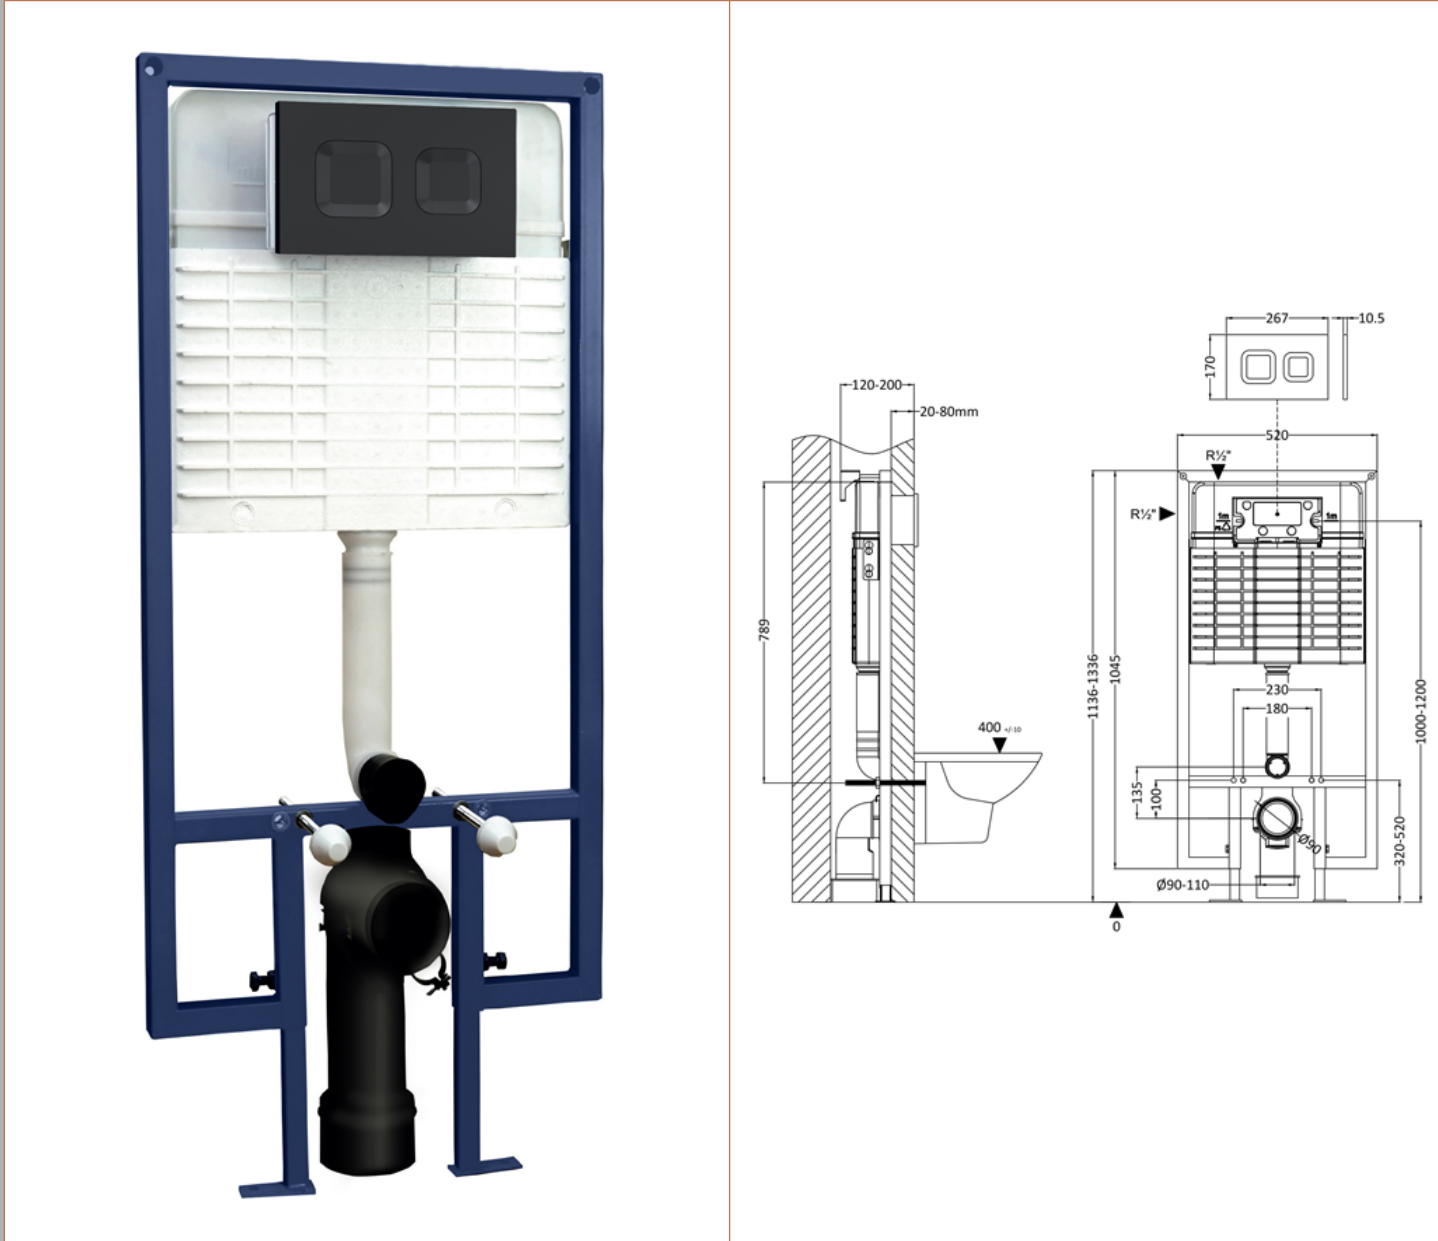

Sales Code: XTY409S

Description: Dual Flush Conc Cist Frame Square Plate

Packaging Details

Barcode: 5056678460245

Sales Code: XTY009PS4

Description: Square Dual Flush Push Button Black

Product Dimensions

Length (mm):	
Width (mm):	267
Height (mm):	170
Depth (mm):	11
Nett Weight (kg):	0.5

Packaging Dimensions

Height (mm):	290
Width (mm):	220
Depth (mm):	50
Gross Weight (kg):	0.5

Packaging Data

Box Colour:	Brown Cardboard Box
Box Qty:	1
Label Size:	100 x 50
Label Colour:	White Label
Label Qty:	2

Outer Box Dimensions (If Applicable)

Height (mm):	
Width (mm):	
Length (mm):	
Depth (mm):	
Gross Weight (kg):	0
Barcode:	5056678435489

Product Details

Country of Origin:	China
Fitting Instruction:	No
CE & UKCA:	Yes
Product Material:	Ss
Heating Element Wattage:	Not Applicable
Colour/Finish:	Black
Product Diameter:	Not Applicable
Connection Size:	

Sales Code: XTY009S

Description: Dual Flush Conc Cist Frame Square Plate

Product Dimensions

Length (mm):	
Width (mm):	520
Height (mm):	1136
Depth (mm):	204
Nett Weight (kg):	11.5

Packaging Dimensions

Height (mm):	160
Width (mm):	560
Depth (mm):	1125
Gross Weight (kg):	12