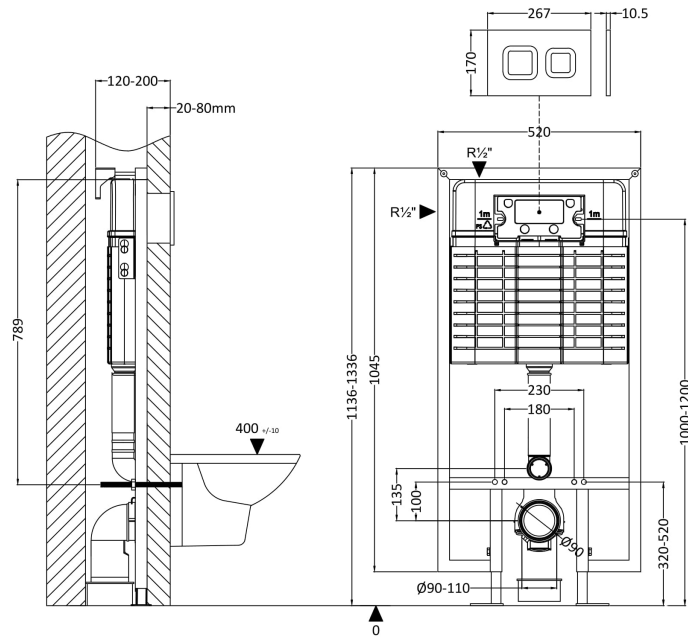

Packaging Dimensions

Height (mm):	290
Width (mm):	220
Depth (mm):	50
Gross Weight (kg):	0.5

Packaging Data

Box Colour:	Brown Cardboard Box
Box Qty:	1
Label Size:	100 x 50
Label Colour:	White Label
Label Qty:	2

Outer Box Dimensions (If Applicable)

Height (mm):	
Width (mm):	
Length (mm):	
Depth (mm):	
Gross Weight (kg):	0
Barcode:	5056678435489

Product Details

Country of Origin:	China
Fitting Instruction:	No
CE & UKCA:	Yes
Product Material:	Ss
Heating Element Wattage:	Not Applicable
Colour/Finish:	Black
Product Diameter:	Not Applicable
Connection Size:	

Sales Code: XTY009S

Description: Dual Flush Conc Cist Frame Square Plate

Product Dimensions

Length (mm):	
Width (mm):	520
Height (mm):	1136
Depth (mm):	204
Nett Weight (kg):	11.5

Packaging Dimensions

Height (mm):	160
Width (mm):	560
Depth (mm):	1125
Gross Weight (kg):	12

Packaging Data

Box Colour:	Brown Cardboard Box
Box Qty:	1
Label Size:	100 x 50
Label Colour:	White Label
Label Qty:	2

Outer Box Dimensions (If Applicable)

Height (mm):	
Width (mm):	
Length (mm):	
Depth (mm):	
Gross Weight (kg):	0
Barcode:	5056211863601