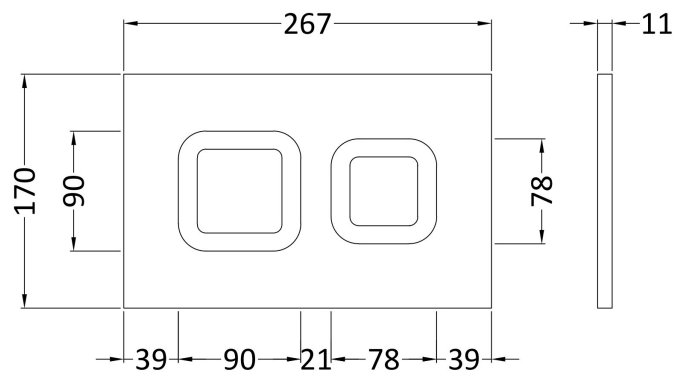

Sales Code: XTY409S

Description: Dual Flush Conc Cist Frame Square Plate

Packaging Details

Barcode: 5056678460245

Sales Code: XTY009PS4

Description: Square Dual Flush Push Button Black

Product Dimensions

Length (mm):	
Width (mm):	267
Height (mm):	170
Depth (mm):	11
Nett Weight (kg):	0.5

Packaging Dimensions

Height (mm):	290
Width (mm):	220
Depth (mm):	50
Gross Weight (kg):	0.5

Packaging Data

Box Colour:	Brown Cardboard Box
Box Qty:	1
Label Size:	100 x 50
Label Colour:	White Label
Label Qty:	2

Outer Box Dimensions (If Applicable)

Height (mm):	
Width (mm):	
Length (mm):	
Depth (mm):	
Gross Weight (kg):	0
Barcode:	5056678435489

Product Details

Country of Origin:	China
Fitting Instruction:	No
CE & UKCA:	Yes
Product Material:	Ss
Heating Element Wattage:	Not Applicable
Colour/Finish:	Black
Product Diameter:	Not Applicable
Connection Size:	

Sales Code: XTY009S

Description: Dual Flush Conc Cist Frame Square Plate

Product Dimensions

Length (mm):	
Width (mm):	520
Height (mm):	1136
Depth (mm):	204
Nett Weight (kg):	11.5

Packaging Dimensions

Height (mm):	160
Width (mm):	560
Depth (mm):	1125
Gross Weight (kg):	12