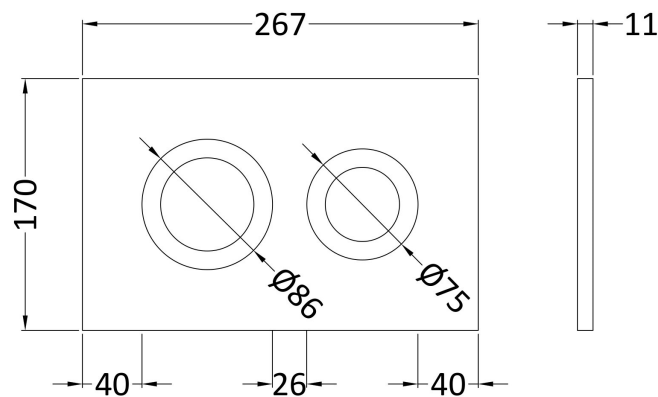

### Packaging Details

Barcode: 5056678460207

**Sales Code:** XTY009PR1

**Description:** Round Dual Flush Push Button White

**Product Dimensions**

Length (mm):	
Width (mm):	267
Height (mm):	170
Depth (mm):	11
Nett Weight (kg):	0.5

**Packaging Dimensions**

Height (mm):	290
Width (mm):	220
Depth (mm):	50
Gross Weight (kg):	0.5

**Packaging Data**

Box Colour:	Brown Cardboard Box
Box Qty:	1
Label Size:	100 x 50
Label Colour:	White Label
Label Qty:	2

**Outer Box Dimensions (If Applicable)**

Height (mm):	
Width (mm):	
Length (mm):	
Depth (mm):	
Gross Weight (kg):	0
Barcode:	5056678435496

**Product Details**

Country of Origin:	China
Fitting Instruction:	No
CE & UKCA:	Yes
Product Material:	Ss
Heating Element Wattage:	Not Applicable
Colour/Finish:	White
Product Diameter:	Not Applicable
Connection Size:	

**Sales Code:** XTY009R

**Description:** Dual Flush Conc Cist Frame Round Plate

**Product Dimensions**

Length (mm):	
Width (mm):	520
Height (mm):	1136
Depth (mm):	204
Nett Weight (kg):	11.5

**Packaging Dimensions**