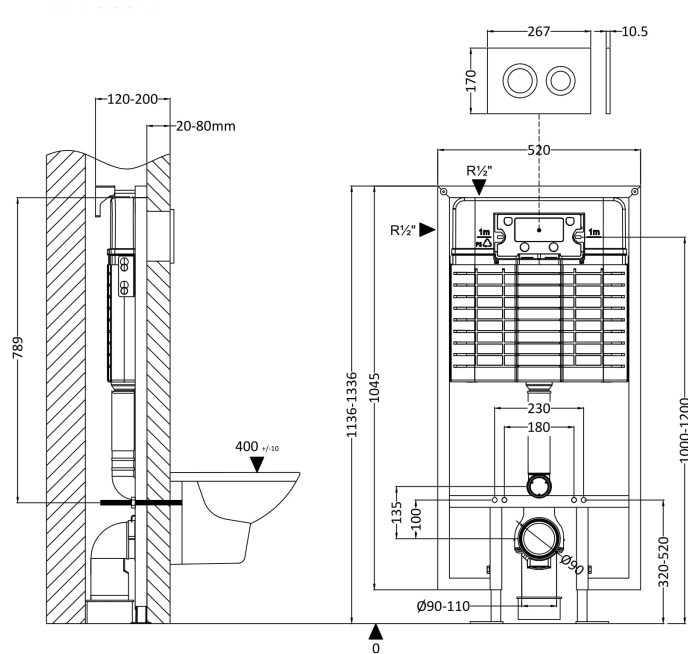

### Packaging Details

Barcode: 5056678460207

**Sales Code:** XTY009PR1

**Description:** Round Dual Flush Push Button White

**Product Dimensions**

Length (mm):	
Width (mm):	267
Height (mm):	170
Depth (mm):	11
Nett Weight (kg):	0.5

**Packaging Dimensions**

Height (mm):	290
Width (mm):	220
Depth (mm):	50
Gross Weight (kg):	0.5

**Packaging Data**

Box Colour:	Brown Cardboard Box
Box Qty:	1
Label Size:	100 x 50
Label Colour:	White Label
Label Qty:	2

**Outer Box Dimensions (If Applicable)**

Height (mm):	
Width (mm):	
Length (mm):	
Depth (mm):	
Gross Weight (kg):	0
Barcode:	5056678435496

**Product Details**

Country of Origin:	China
Fitting Instruction:	No
CE & UKCA:	Yes
Product Material:	Ss
Heating Element Wattage:	Not Applicable
Colour/Finish:	White
Product Diameter:	Not Applicable
Connection Size:	

**Sales Code:** XTY009R

**Description:** Dual Flush Conc Cist Frame Round Plate

**Product Dimensions**

Length (mm):	
Width (mm):	520
Height (mm):	1136
Depth (mm):	204
Nett Weight (kg):	11.5

**Packaging Dimensions**