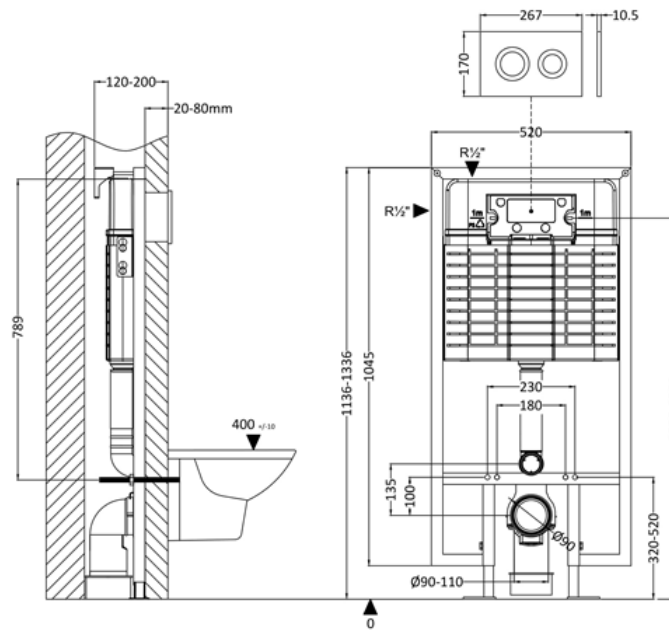

### Packaging Details

Barcode: 5056678460207

**Sales Code:** XTY009PR1

**Description:** Round Dual Flush Push Button White

**Product Dimensions**

Length (mm):	
Width (mm):	267
Height (mm):	170
Depth (mm):	11
Nett Weight (kg):	0.5

**Packaging Dimensions**

Height (mm):	290
Width (mm):	220
Depth (mm):	50
Gross Weight (kg):	0.5

**Packaging Data**

Box Colour:	Brown Cardboard Box
Box Qty:	1
Label Size:	100 x 50
Label Colour:	White Label
Label Qty:	2

**Outer Box Dimensions (If Applicable)**

Height (mm):	
Width (mm):	
Length (mm):	
Depth (mm):	
Gross Weight (kg):	0
Barcode:	5056678435496

**Product Details**

Country of Origin:	China
Fitting Instruction:	No
CE & UKCA:	Yes
Product Material:	Ss
Heating Element Wattage:	Not Applicable
Colour/Finish:	White
Product Diameter:	Not Applicable
Connection Size:	

**Sales Code:** XTY009R

**Description:** Dual Flush Conc Cist Frame Round Plate

**Product Dimensions**

Length (mm):	
Width (mm):	520
Height (mm):	1136
Depth (mm):	204
Nett Weight (kg):	11.5

**Packaging Dimensions**