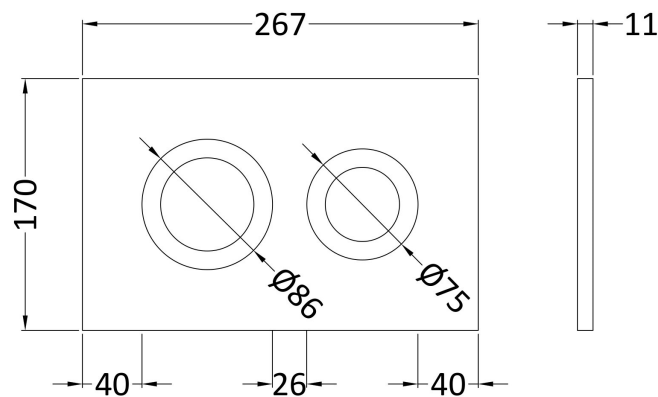

Sales Code: XTY809R

Description: Dual Flush Conc Cist Frame Round Plate

Packaging Details

Barcode: 5056678460221

Sales Code: XTY009PR8

Description: Round Dual Flush Push Button Brass

Product Dimensions

Length (mm):	
Width (mm):	267
Height (mm):	170
Depth (mm):	11
Nett Weight (kg):	0.5

Packaging Dimensions

Height (mm):	290
Width (mm):	220
Depth (mm):	50
Gross Weight (kg):	0.5

Packaging Data

Box Colour:	Brown Cardboard Box
Box Qty:	1
Label Size:	100 x 50
Label Colour:	White Label
Label Qty:	2

Outer Box Dimensions (If Applicable)

Height (mm):	
Width (mm):	
Length (mm):	
Depth (mm):	
Gross Weight (kg):	0
Barcode:	5056678459713

Product Details

Country of Origin:	China
Fitting Instruction:	No
CE & UKCA:	Yes
Product Material:	Ss
Heating Element Wattage:	Not Applicable
Colour/Finish:	Brushed Brass
Product Diameter:	Not Applicable
Connection Size:	

Sales Code: XTY009R

Description: Dual Flush Conc Cist Frame Round Plate

Product Dimensions

Length (mm):	
Width (mm):	520
Height (mm):	1136
Depth (mm):	204
Nett Weight (kg):	11.5

Packaging Dimensions

Height (mm):	160
Width (mm):	560
Depth (mm):	1125
Gross Weight (kg):	12