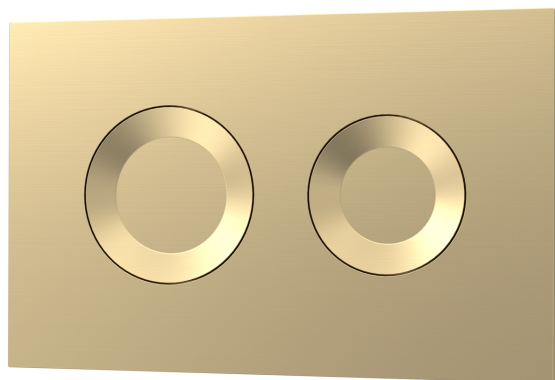

Sales Code: XTY809R

Description: Dual Flush Conc Cist Frame Round Plate

Packaging Details

Barcode: 5056678460221

Sales Code: XTY009PR8

Description: Round Dual Flush Push Button Brass

Product Dimensions

Length (mm):	
Width (mm):	267
Height (mm):	170
Depth (mm):	11
Nett Weight (kg):	0.5

Packaging Dimensions

Height (mm):	290
Width (mm):	220
Depth (mm):	50
Gross Weight (kg):	0.5

Packaging Data

Box Colour:	Brown Cardboard Box
Box Qty:	1
Label Size:	100 x 50
Label Colour:	White Label
Label Qty:	2

Outer Box Dimensions (If Applicable)

Height (mm):	
Width (mm):	
Length (mm):	
Depth (mm):	
Gross Weight (kg):	0
Barcode:	5056678459713

Product Details

Country of Origin:	China
Fitting Instruction:	No
CE & UKCA:	Yes
Product Material:	Ss
Heating Element Wattage:	Not Applicable
Colour/Finish:	Brushed Brass
Product Diameter:	Not Applicable
Connection Size:	

Sales Code: XTY009R

Description: Dual Flush Conc Cist Frame Round Plate

Product Dimensions

Length (mm):	
Width (mm):	520
Height (mm):	1136
Depth (mm):	204
Nett Weight (kg):	11.5

Packaging Dimensions

Height (mm):	160
Width (mm):	560
Depth (mm):	1125
Gross Weight (kg):	12