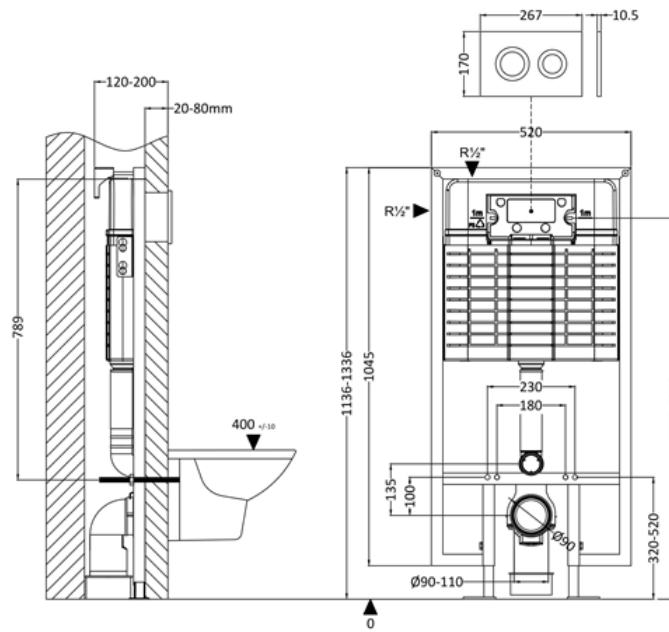

Sales Code: XTY809R

Description: Dual Flush Conc Cist Frame Round Plate

Packaging Details

Barcode: 5056678460221

Sales Code: XTY009PR8

Description: Round Dual Flush Push Button Brass

Product Dimensions

Length (mm):	
Width (mm):	267
Height (mm):	170
Depth (mm):	11
Nett Weight (kg):	0.5

Packaging Dimensions

Height (mm):	290
Width (mm):	220
Depth (mm):	50
Gross Weight (kg):	0.5

Packaging Data

Box Colour:	Brown Cardboard Box
Box Qty:	1
Label Size:	100 x 50
Label Colour:	White Label
Label Qty:	2

Outer Box Dimensions (If Applicable)

Height (mm):	
Width (mm):	
Length (mm):	
Depth (mm):	
Gross Weight (kg):	0
Barcode:	5056678459713

Product Details

Country of Origin:	China
Fitting Instruction:	No
CE & UKCA:	Yes
Product Material:	Ss
Heating Element Wattage:	Not Applicable
Colour/Finish:	Brushed Brass
Product Diameter:	Not Applicable
Connection Size:	

Sales Code: XTY009R

Description: Dual Flush Conc Cist Frame Round Plate

Product Dimensions

Length (mm):	
Width (mm):	520
Height (mm):	1136
Depth (mm):	204
Nett Weight (kg):	11.5

Packaging Dimensions

Height (mm):	160
Width (mm):	560
Depth (mm):	1125
Gross Weight (kg):	12