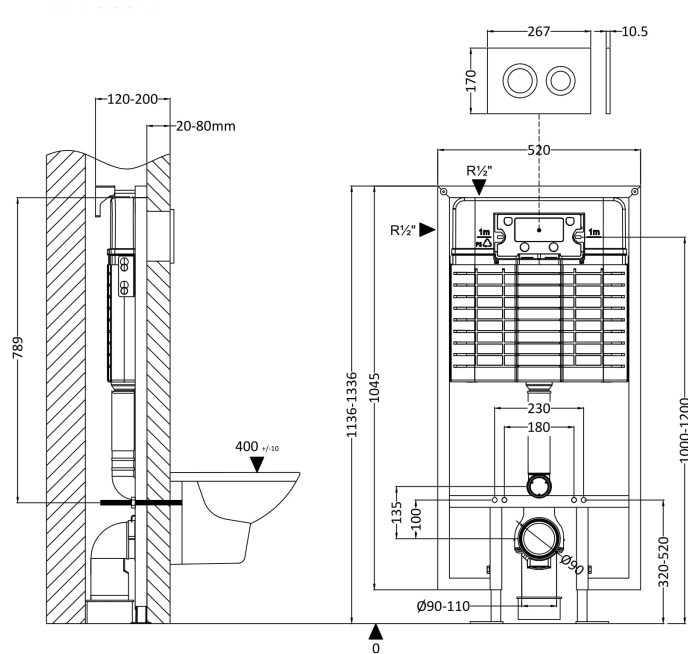

Sales Code: XTY809R

Description: Dual Flush Conc Cist Frame Round Plate

Packaging Details

Barcode: 5056678460221

Sales Code: XTY009PR8

Description: Round Dual Flush Push Button Brass

Product Dimensions

Length (mm):	
Width (mm):	267
Height (mm):	170
Depth (mm):	11
Nett Weight (kg):	0.5

Packaging Dimensions

Height (mm):	290
Width (mm):	220
Depth (mm):	50
Gross Weight (kg):	0.5

Packaging Data

Box Colour:	Brown Cardboard Box
Box Qty:	1
Label Size:	100 x 50
Label Colour:	White Label
Label Qty:	2

Outer Box Dimensions (If Applicable)

Height (mm):	
Width (mm):	
Length (mm):	
Depth (mm):	
Gross Weight (kg):	0
Barcode:	5056678459713

Product Details

Country of Origin:	China
Fitting Instruction:	No
CE & UKCA:	Yes
Product Material:	Ss
Heating Element Wattage:	Not Applicable
Colour/Finish:	Brushed Brass
Product Diameter:	Not Applicable
Connection Size:	

Sales Code: XTY009R

Description: Dual Flush Conc Cist Frame Round Plate

Product Dimensions

Length (mm):	
Width (mm):	520
Height (mm):	1136
Depth (mm):	204
Nett Weight (kg):	11.5

Packaging Dimensions

Height (mm):	160
Width (mm):	560
Depth (mm):	1125
Gross Weight (kg):	12