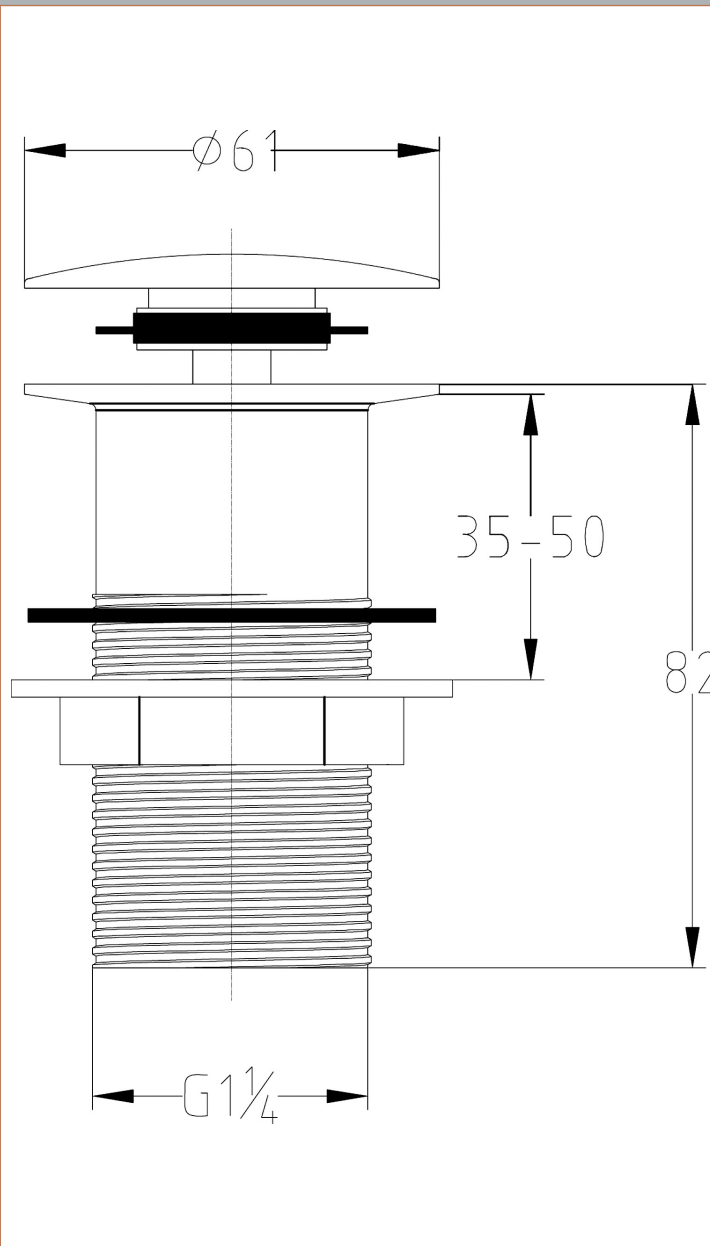

Sales Code: E338

Description: Easyclean Sprung Plug Basin Waste Us

Product Dimensions	
Length (mm):	
Width (mm):	61
Height (mm):	82
Depth (mm):	61
Nett Weight (kg):	0.28
Packaging Dimensions	
Height (mm):	100
Width (mm):	65
Depth (mm):	65
Gross Weight (kg):	0.28
Packaging Data	
Box Colour:	White Cardboard Box
Box Qty:	1
Label Size:	100 x 50
Label Colour:	White Label
Label Qty:	2
Outer Box Dimensions (If Applicable)	
Height (mm):	
Width (mm):	
Length (mm):	
Depth (mm):	
Gross Weight (kg):	18
Barcode:	5055369011865
Product Details	
Country of Origin:	China
Fitting Instruction:	No
CE & UKCA:	N/A
Product Material:	Brass
Heating Element Wattage:	Not Applicable
Colour/Finish:	Chrome
Product Diameter:	61mm
Connection Size:	11/4"