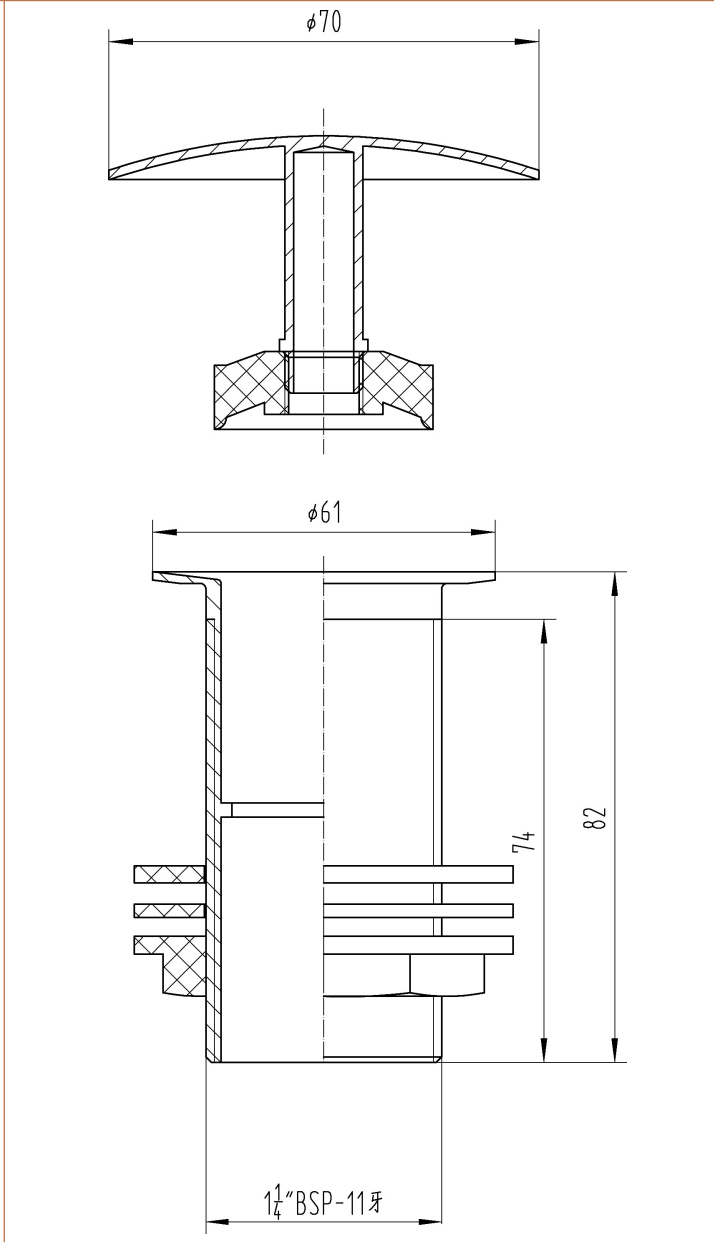

Sales Code: EK305

Description: Free Running Basin Waste

Product Dimensions

Length (mm):	
Width (mm):	70
Height (mm):	82
Depth (mm):	70
Nett Weight (kg):	0.29

Packaging Dimensions

Height (mm):	65
Width (mm):	65
Depth (mm):	105
Gross Weight (kg):	0.29

Packaging Data

Box Colour:	White Cardboard Box
Box Qty:	1
Label Size:	100 x 50
Label Colour:	White Label
Label Qty:	2

Outer Box Dimensions (If Applicable)

Height (mm):	
Width (mm):	
Length (mm):	
Depth (mm):	
Gross Weight (kg):	17
Barcode:	5055146130048

Product Details

Country of Origin:	China
Fitting Instruction:	No
CE & UKCA:	N/A
Product Material:	Brass
Heating Element Wattage:	Not Applicable
Colour/Finish:	Chrome
Product Diameter:	70mm
Connection Size:	11/4"