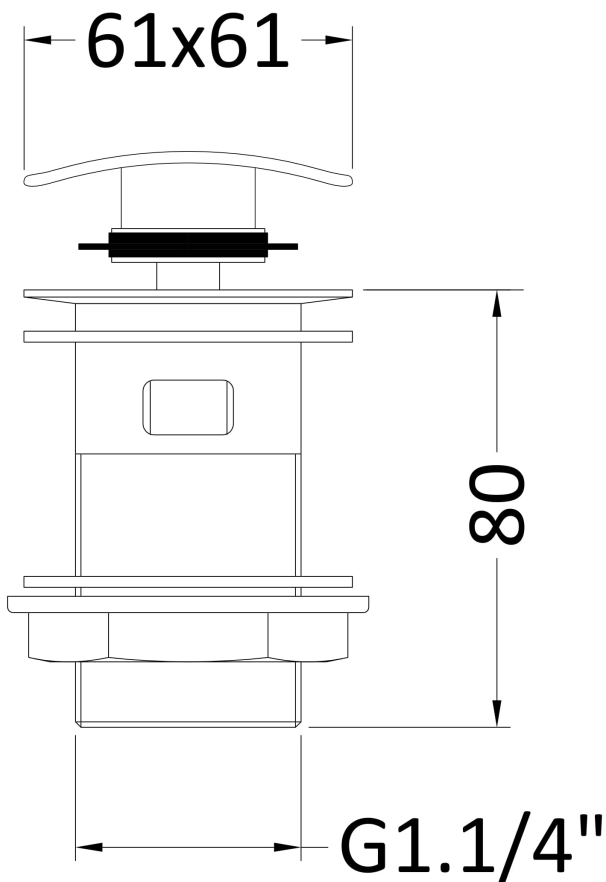

Sales Code: EK307

Description: Square Push Button Basin Waste Slotted

Product Dimensions

Length (mm):	
Width (mm):	65
Height (mm):	100
Depth (mm):	65
Nett Weight (kg):	0.41

Packaging Dimensions

Height (mm):	100
Width (mm):	65
Depth (mm):	65
Gross Weight (kg):	0.41

Packaging Data

Box Colour:	White Cardboard Box
Box Qty:	1
Label Size:	100 x 50
Label Colour:	White Label
Label Qty:	2

Outer Box Dimensions (If Applicable)

Height (mm):	
Width (mm):	
Length (mm):	
Depth (mm):	
Gross Weight (kg):	21
Barcode:	5055146162445

Product Details

Country of Origin:	China
Fitting Instruction:	No
CE & UKCA:	N/A
Product Material:	Brass
Heating Element Wattage:	Not Applicable
Colour/Finish:	Chrome
Product Diameter:	65mm
Connection Size:	1 1/4"