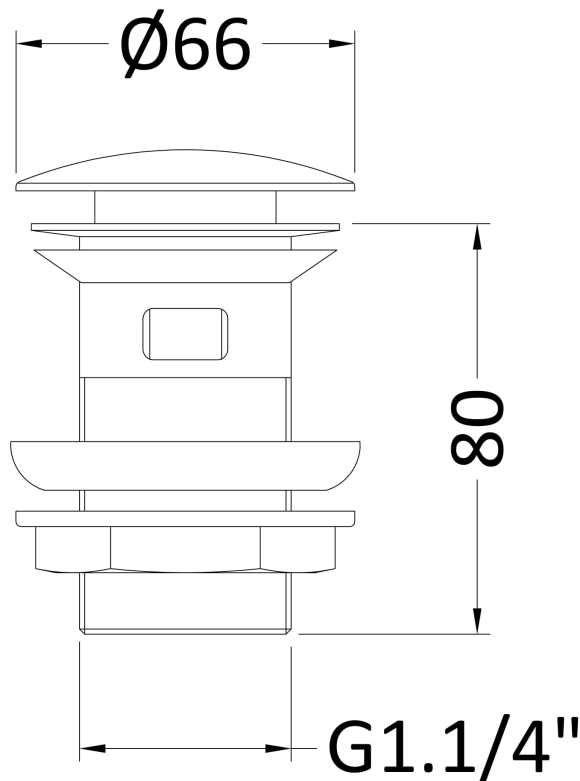

Sales Code: EK303

Description: Push Button Basin Waste Slotted

Product Dimensions

Length (mm):	
Width (mm):	61
Height (mm):	97
Depth (mm):	61
Nett Weight (kg):	0.3

Packaging Dimensions

Height (mm):	65
Width (mm):	65
Depth (mm):	105
Gross Weight (kg):	0.33

Packaging Data

Box Colour:	White Cardboard Box
Box Qty:	1
Label Size:	100 x 50
Label Colour:	White Label
Label Qty:	2

Outer Box Dimensions (If Applicable)

Height (mm):	225
Width (mm):	330
Length (mm):	
Depth (mm):	
Gross Weight (kg):	21
Barcode:	5055146129851

Product Details

Country of Origin:	China
Fitting Instruction:	No
CE & UKCA:	N/A
Product Material:	Brass
Heating Element Wattage:	Not Applicable
Colour/Finish:	Chrome
Product Diameter:	61mm
Connection Size:	11/4"