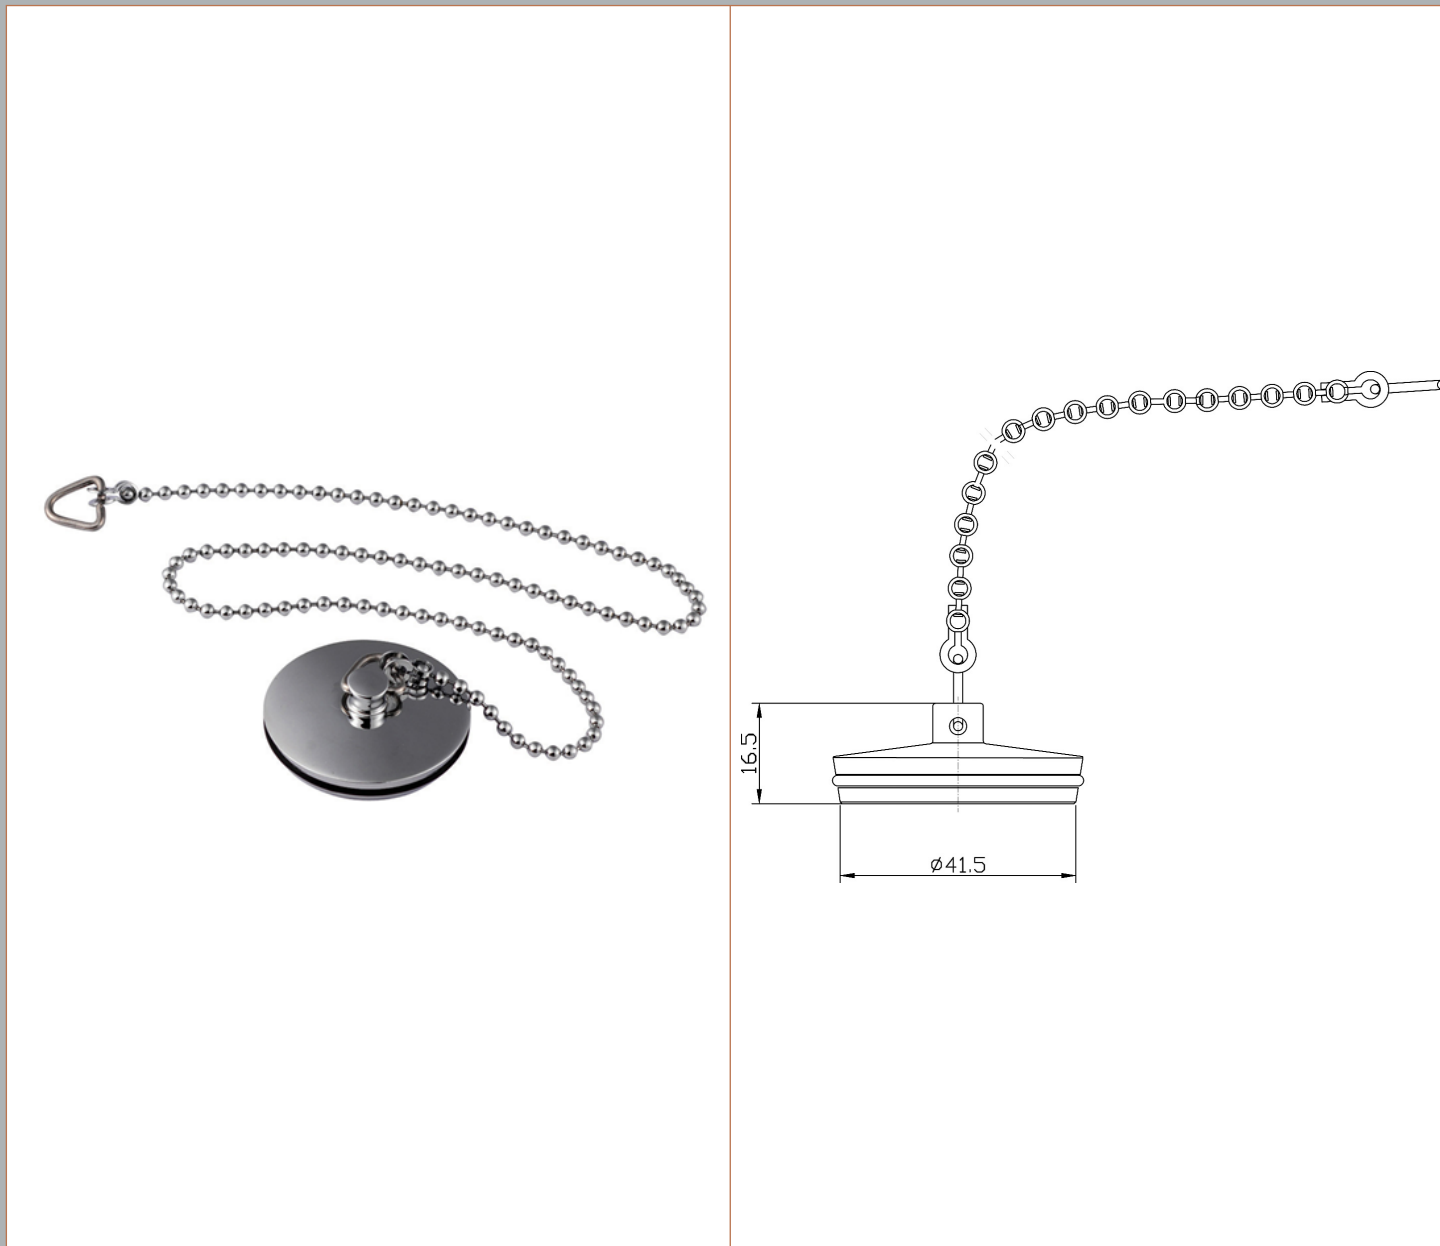

Sales Code: E315

Description: Bath Plug Assy.Ball Chain

Product Dimensions

Length (mm):	
Width (mm):	42
Height (mm):	17
Depth (mm):	42
Nett Weight (kg):	0.05

Packaging Dimensions

Height (mm):	100
Width (mm):	70
Depth (mm):	20
Gross Weight (kg):	0.05

Packaging Data

Box Colour:	White Cardboard Box
Box Qty:	1
Label Size:	100 x 50
Label Colour:	White Label
Label Qty:	2

Outer Box Dimensions (If Applicable)

Height (mm):	
Width (mm):	
Length (mm):	
Depth (mm):	
Gross Weight (kg):	13
Barcode:	5055146103936

Product Details

Country of Origin:	China
Fitting Instruction:	No
CE & UKCA:	N/A
Product Material:	Brass
Heating Element Wattage:	Not Applicable
Colour/Finish:	Chrome
Product Diameter:	42mm
Connection Size:	11/2"