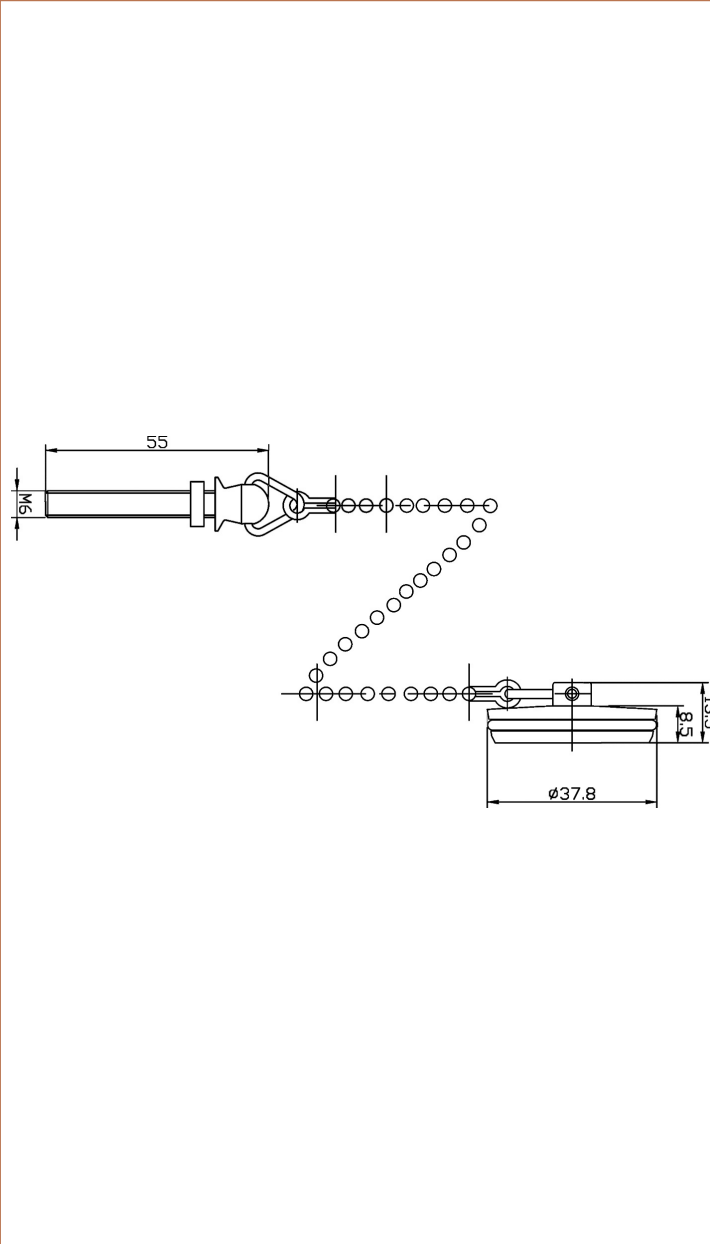

Sales Code: E343

Description: Basin Plug & Chain

Product Dimensions

| | |
|-------------------|------|
| Length (mm): | |
| Width (mm): | 38 |
| Height (mm): | 14 |
| Depth (mm): | 38 |
| Nett Weight (kg): | 0.04 |

Packaging Dimensions

| | |
|--------------------|------|
| Height (mm): | 90 |
| Width (mm): | 70 |
| Depth (mm): | 10 |
| Gross Weight (kg): | 0.04 |

Packaging Data

| | |
|---------------|---------------------|
| Box Colour: | White Cardboard Box |
| Box Qty: | 1 |
| Label Size: | 100 x 50 |
| Label Colour: | White Label |
| Label Qty: | 2 |

Outer Box Dimensions (If Applicable)

| | |
|--------------------|---------------|
| Height (mm): | |
| Width (mm): | |
| Length (mm): | |
| Depth (mm): | |
| Gross Weight (kg): | 10 |
| Barcode: | 5055146101987 |

Product Details

| | |
|--------------------------|----------------|
| Country of Origin: | China |
| Fitting Instruction: | No |
| CE & UKCA: | N/A |
| Product Material: | Brass |
| Heating Element Wattage: | Not Applicable |
| Colour/Finish: | Chrome |
| Product Diameter: | 38mm |
| Connection Size: | 11/4" |