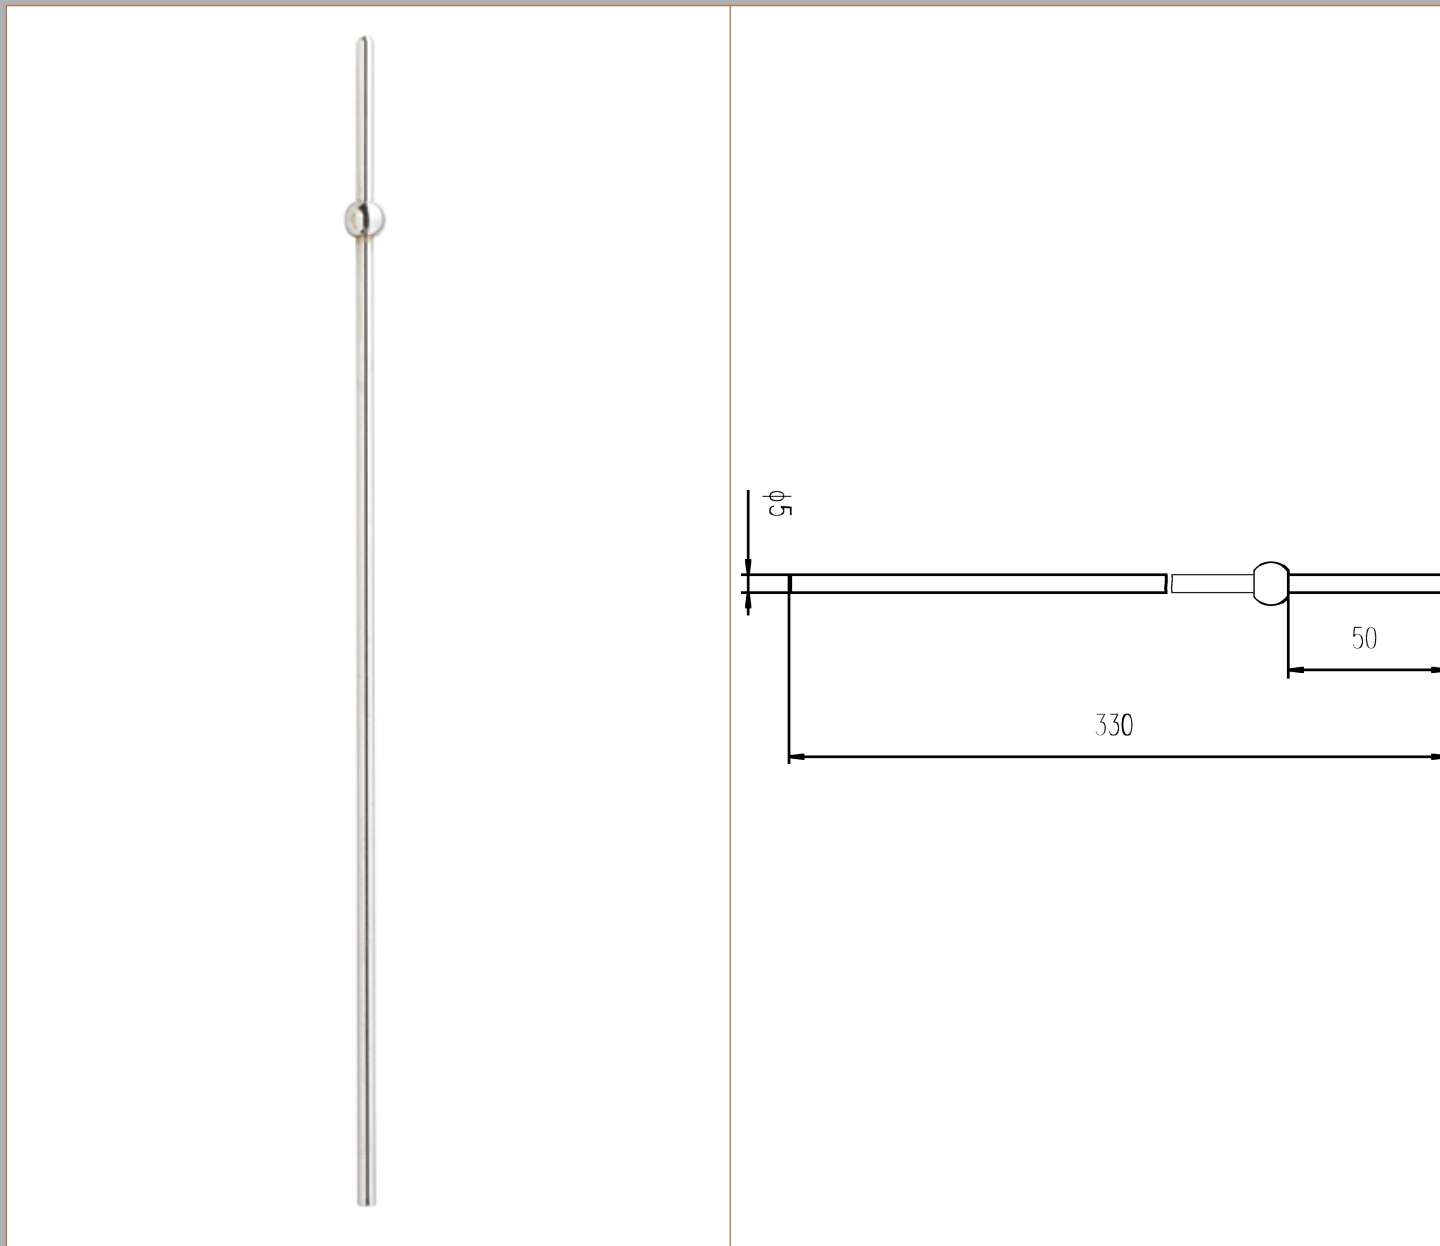

**Sales Code:** FA301

**Description:** Ext Horizontal Rod For Use On Basin Puws

**Product Dimensions**

Length (mm):	
Width (mm):	5
Height (mm):	330
Depth (mm):	5
Nett Weight (kg):	0.06

**Packaging Dimensions**

Height (mm):	330
Width (mm):	10
Depth (mm):	10
Gross Weight (kg):	0.06

**Packaging Data**

Box Colour:	White Cardboard Box
Box Qty:	0
Label Size:	x
Label Colour:	
Label Qty:	0

**Outer Box Dimensions (If Applicable)**

Height (mm):	
Width (mm):	
Length (mm):	
Depth (mm):	
Gross Weight (kg):	12
Barcode:	5055146148289

**Product Details**

Country of Origin:	China
Fitting Instruction:	No
CE & UKCA:	N/A
Product Material:	Brass
Heating Element Wattage:	
Colour/Finish:	Chrome
Product Diameter:	5mm
Connection Size:	Not Applicable