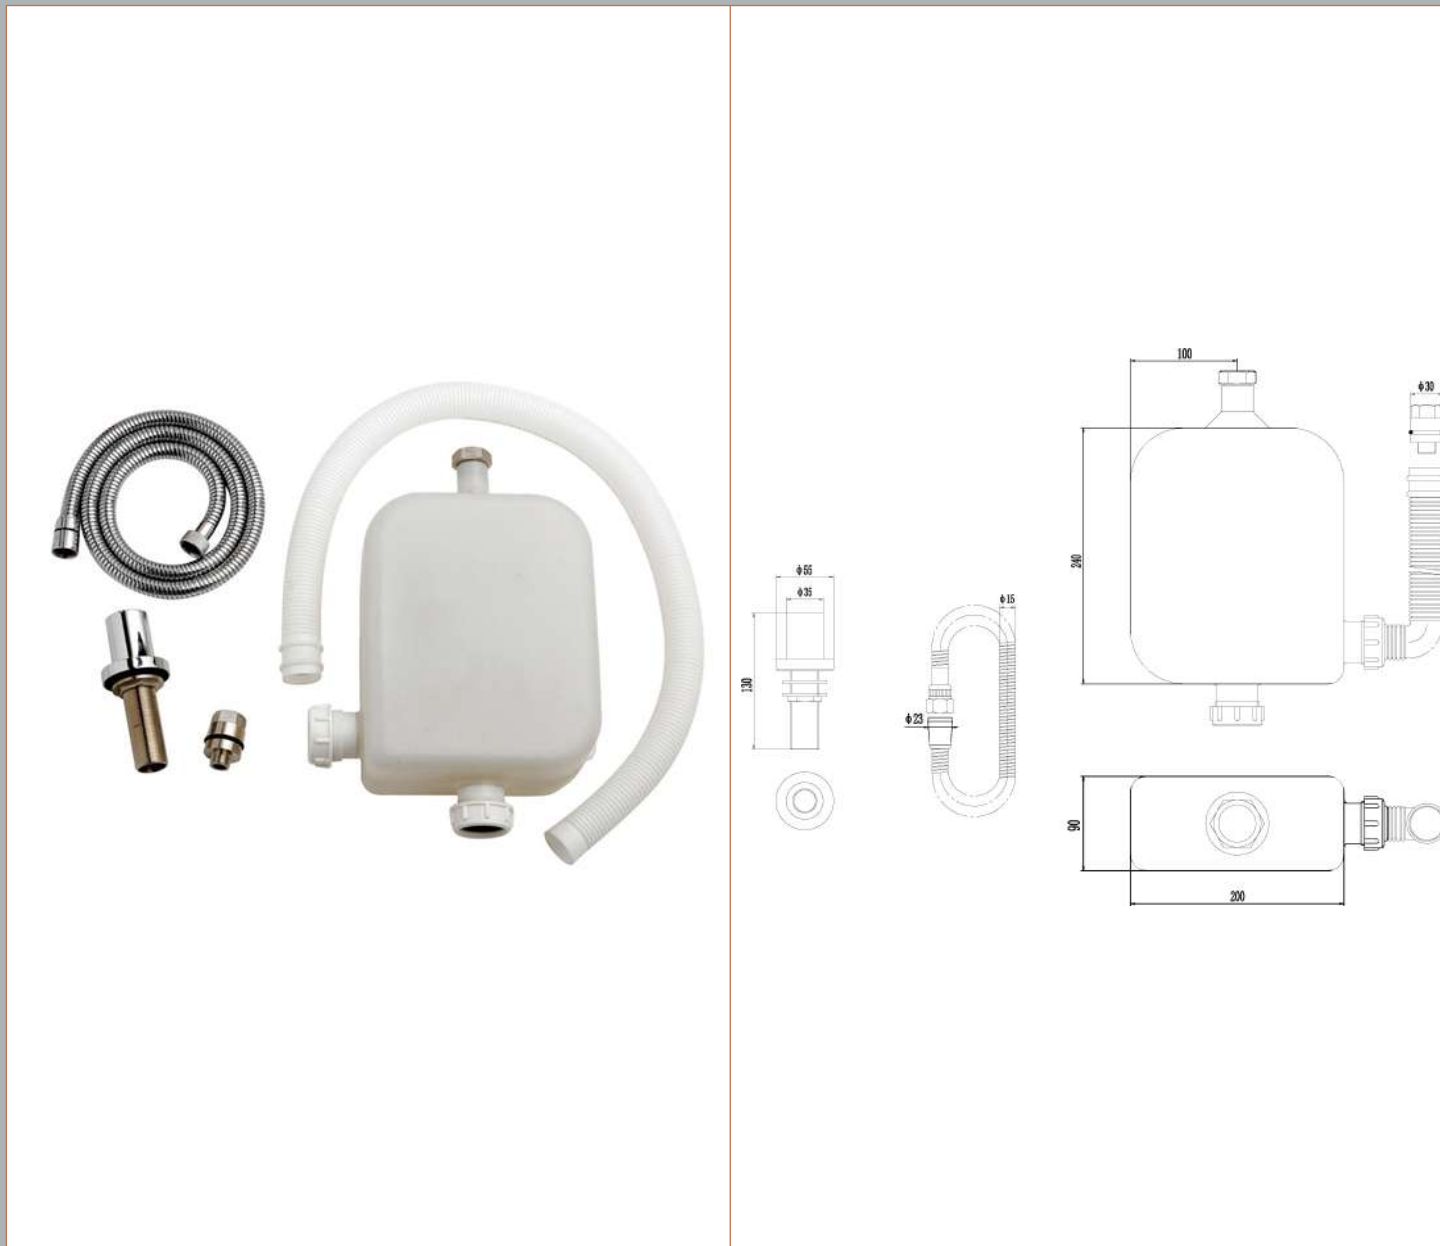

Sales Code: EA383

Description: Deck Shower Kit

**Product Dimensions**

Length (mm):	
Width (mm):	0
Height (mm):	0
Depth (mm):	0
Nett Weight (kg):	1.64

**Packaging Dimensions**

Height (mm):	330
Width (mm):	250
Depth (mm):	150
Gross Weight (kg):	1.64

**Packaging Data**

Box Colour:	White Cardboard Box
Box Qty:	0
Label Size:	0 x 0
Label Colour:	White Label
Label Qty:	0

**Outer Box Dimensions (If Applicable)**

Height (mm):	0
Width (mm):	0
Length (mm):	
Depth (mm):	
Gross Weight (kg):	0
Barcode:	5055146141068

**Product Details**

Country of Origin:	United Kingdom
Fitting Instruction:	Yes
CE & UKCA:	N/A
Product Material:	Plastic
Heating Element Wattage:	Not Applicable
Colour/Finish:	White
Product Diameter:	Not Applicable
Connection Size:	