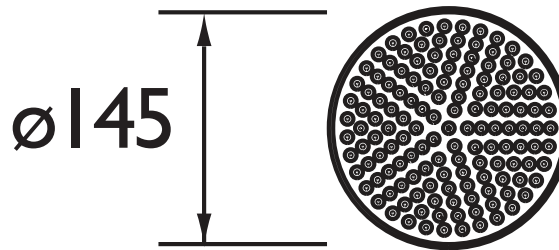

FH TDRD01 C

Accessories
Traditional 145mm Round Fixed Head
Chrome

Features:

- Supplied with swivel joint

Product Certifications:

For more products, visit our website:
<http://www.bristan.com>

Specification

Main Construction Material:	Brass
Connection Inlet:	G 1/2" Female
Connection Outlet:	N/A
Contemporary or Traditional:	Traditional
Left or Right Handed:	Both
Rub Clean Handset:	No

Dimensions (measurements in mm)

TECHNICAL
DATA
SHEET

BRISTAN