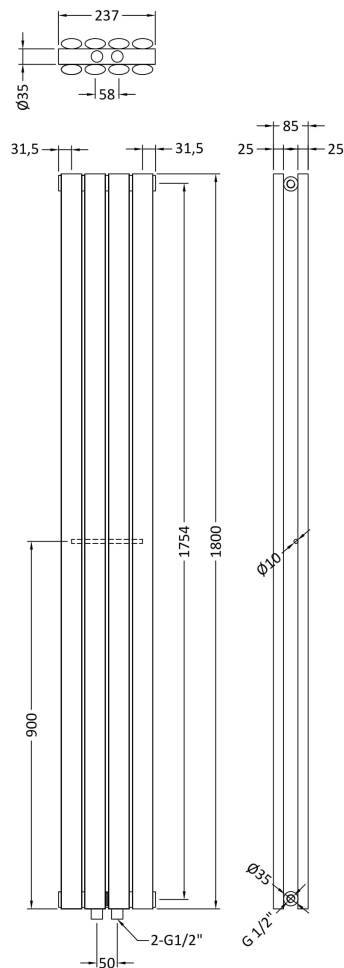

Sales Code: HRE007

Description: Revive Cloakroom Radiator

Product Dimensions

Height (mm):	1800
Width (mm):	237
Depth (mm):	85
Length (mm):	
Nett Weight (kg):	20.38

Packaging Dimensions

Height (mm):	105
Width (mm):	295
Length (mm):	1875
Gross Weight (kg):	24

Packaging Data

Box Colour:	White Cardboard Shrinkwrapped
Box Qty:	1
Label Size:	100 x 50
Label Colour:	White Label
Label Qty:	2

Outer Box Dimensions (If Applicable)

Height (mm):	
Width (mm):	
Length (mm):	
Gross Weight (kg):	
Barcode:	5055369027705

Product Details

Country of Origin:	China		
Fitting Instruction:	No		
Certification:	CE & UKCA: No	RoHS: N/A	WEEE: N/A
Colour/Finish:	White		
RAL No:	9016		
Product Material:	Steel		
Heat Element Wattage:	Not Applicable		
Heating Element Wattage Compatible:	N/A		
BTU Outputs:	30°C / 1232	50°C / 2461	60°C / 3118
Thermal Outputs: (Watts)	30°C / 361	50°C / 721	60°C / 900
Pipe Centres - If Vertical:	59mm		
Pipe Centres - If Horizontal:	N/A		
Max Projection:	110mm		
Tube Diameter:	N/A		
Packaging Volume (L):			
Wall to Centre of Tappings:	N/A		
Floor to Centre of Tappings:	70		
Dual Fuel:	N/A		
IP Rating:			