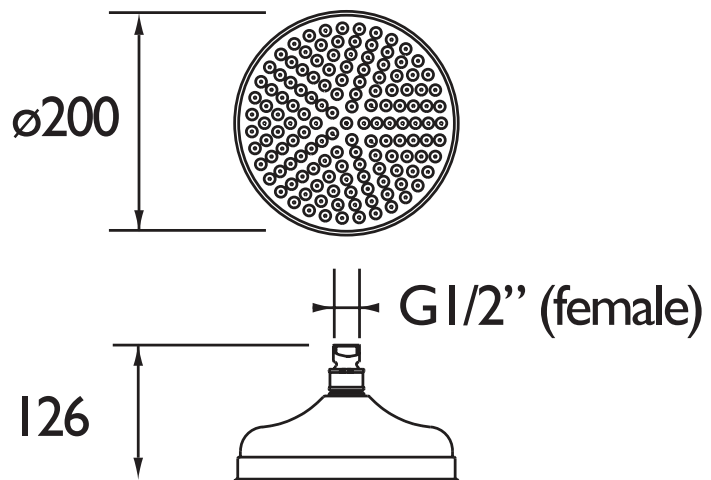

FH TDRD02 G

Accessories Traditional Shower Rose 200mm Gold

Specification

Main Construction Material:	Steel
Connection Inlet:	G 1/2" Female
Connection Outlet:	N/A
Contemporary or Traditional:	Traditional
Finish Colour:	Gold
Isolation Included:	No
Left or Right Handed:	N/A
Rub Clean Handset:	No

Features:

- Supplied with swivel joint

Product Certifications:

For more products, visit our website:
<http://www.bristan.com>

Dimensions (measurements in mm)

**TECHNICAL
DATA
SHEET**

BRISTAN
TAPS & SHOWERS

D3