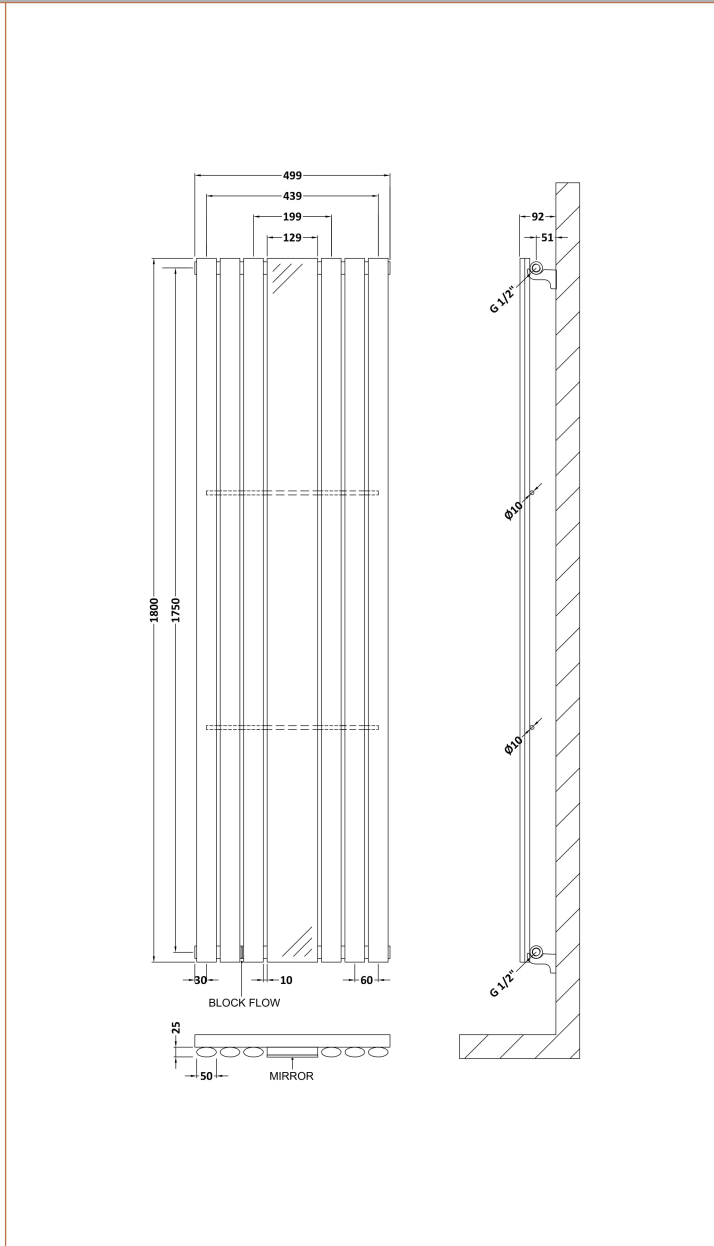

Sales Code: HL330

Description: Revive Single Panel With Mirror 1800X499

Product Dimensions

Height (mm):	1800
Width (mm):	499
Depth (mm):	55
Length (mm):	
Nett Weight (kg):	27.4

Packaging Dimensions

Height (mm):	1940
Width (mm):	560
Length (mm):	80
Gross Weight (kg):	27.9

Packaging Data

Box Colour:	White Cardboard Shrinkwrapped
Box Qty:	1
Label Size:	100 x 50
Label Colour:	White Label
Label Qty:	2

Outer Box Dimensions (If Applicable)

Height (mm):	
Width (mm):	
Length (mm):	
Gross Weight (kg):	
Barcode:	5055146192213

Product Details

Country of Origin:	China		
Fitting Instruction:	No		
Certification:	CE & UKCA: Yes	RoHS: N/A	WEEE: N/A
Colour/Finish:	High Gloss White		
RAL No:	9016		
Product Material:	Steel		
Heat Element Wattage:	Not Applicable		
Heating Element Wattage Compatible:	N/A		
BTU Outputs:	30°C / 1195	50°C / 2566	60°C / 3251
Thermal Outputs: (Watts)	30°C / 350	50°C / 752	60°C / 987
Pipe Centres - If Vertical:			
Pipe Centres - If Horizontal:	589		
Max Projection:	110mm		
Tube Diameter:			
Packaging Volume (L):			
Wall to Centre of Tappings:	N/A		
Floor to Centre of Tappings:	51		
Dual Fuel:	N/A		
IP Rating:			