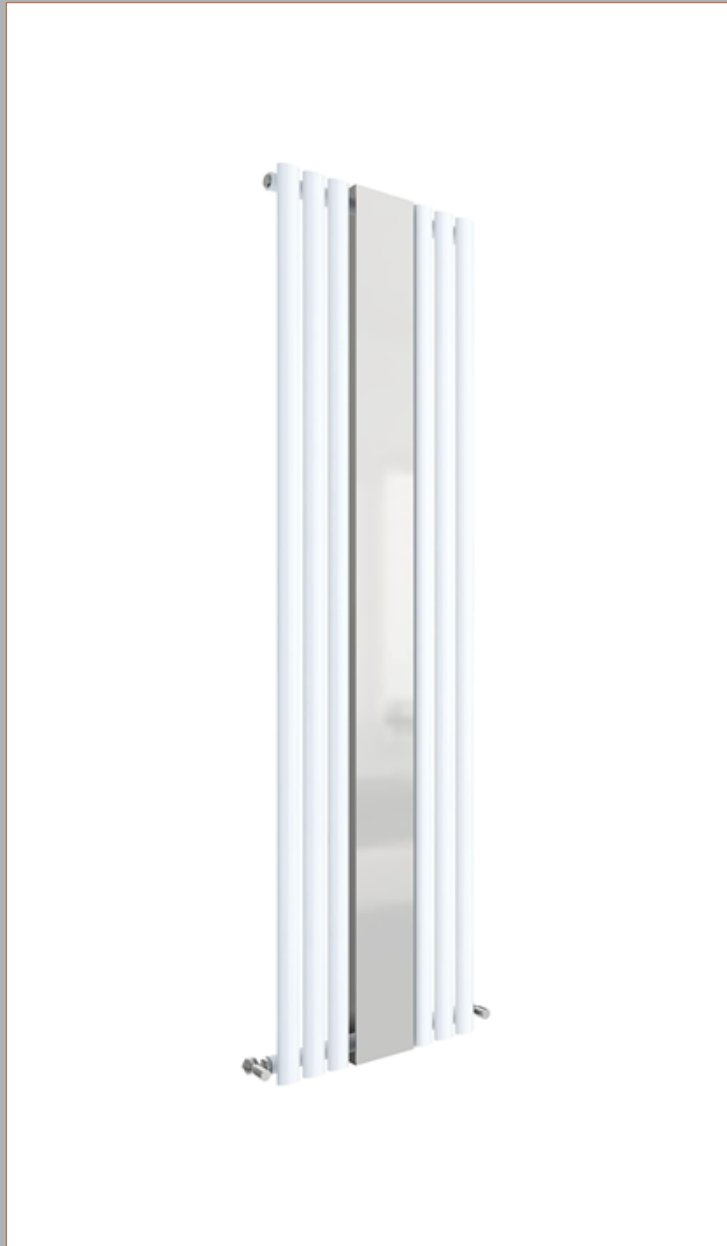

Sales Code: HL330

Description: Revive Single Panel With Mirror 1800X499

Product Dimensions

Height (mm):	1800
Width (mm):	499
Depth (mm):	55
Length (mm):	
Nett Weight (kg):	27.4

Packaging Dimensions

Height (mm):	1940
Width (mm):	560
Length (mm):	80
Gross Weight (kg):	27.9

Packaging Data

Box Colour:	White Cardboard Shrinkwrapped
Box Qty:	1
Label Size:	100 x 50
Label Colour:	White Label
Label Qty:	2

Outer Box Dimensions (If Applicable)

Height (mm):	
Width (mm):	
Length (mm):	
Gross Weight (kg):	
Barcode:	5055146192213

Product Details

Country of Origin:	China		
Fitting Instruction:	No		
Certification:	CE & UKCA: Yes	RoHS: N/A	WEEE: N/A
Colour/Finish:	High Gloss White		
RAL No:	9016		
Product Material:	Steel		
Heat Element Wattage:	Not Applicable		
Heating Element Wattage Compatible:	N/A		
BTU Outputs:	30°C / 1195	50°C / 2566	60°C / 3251
Thermal Outputs: (Watts)	30°C / 350	50°C / 752	60°C / 987
Pipe Centres - If Vertical:			
Pipe Centres - If Horizontal:	589		
Max Projection:	110mm		
Tube Diameter:			
Packaging Volume (L):			
Wall to Centre of Tappings:	N/A		
Floor to Centre of Tappings:	51		
Dual Fuel:	N/A		
IP Rating:			