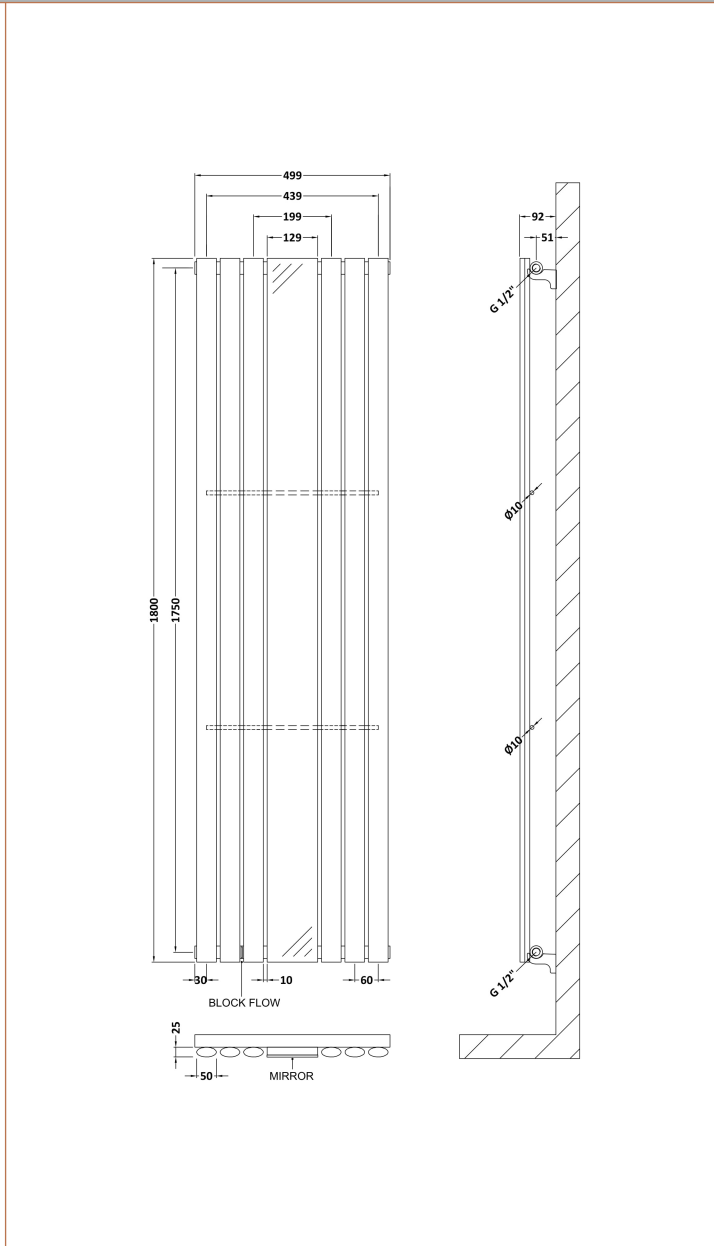

Sales Code: HLA78

Description: Revive Single Panel Rad Mirror 1800X499

Product Dimensions

Height (mm):	1800
Width (mm):	499
Depth (mm):	60
Length (mm):	
Nett Weight (kg):	21.04

Packaging Dimensions

Height (mm):	105
Width (mm):	565
Length (mm):	1915
Gross Weight (kg):	24

Packaging Data

Box Colour:	White Cardboard Shrinkwrapped
Box Qty:	1
Label Size:	100 x 50
Label Colour:	White Label
Label Qty:	2

Outer Box Dimensions (If Applicable)

Height (mm):	
Width (mm):	
Length (mm):	
Gross Weight (kg):	
Barcode:	5055369004225

Product Details

Country of Origin:	China		
Fitting Instruction:	No		
Certification:	CE & UKCA: No	RoHS: N/A	WEEE: N/A
Colour/Finish:	Anthracite		
RAL No:	7016		
Product Material:	Steel		
Heat Element Wattage:	Not Applicable		
Heating Element Wattage Compatible:	N/A		
BTU Outputs:	30°C / 1195	50°C / 2566	60°C / 3251
Thermal Outputs: (Watts)	30°C / 350	50°C / 752	60°C / 987
Pipe Centres - If Vertical:	589mm		
Pipe Centres - If Horizontal:	N/A		
Max Projection:	90mm		
Tube Diameter:	N/A		
Packaging Volume (L):	123		
Wall to Centre of Tappings:	N/A		
Floor to Centre of Tappings:	65		
Dual Fuel:	N/A		
IP Rating:			