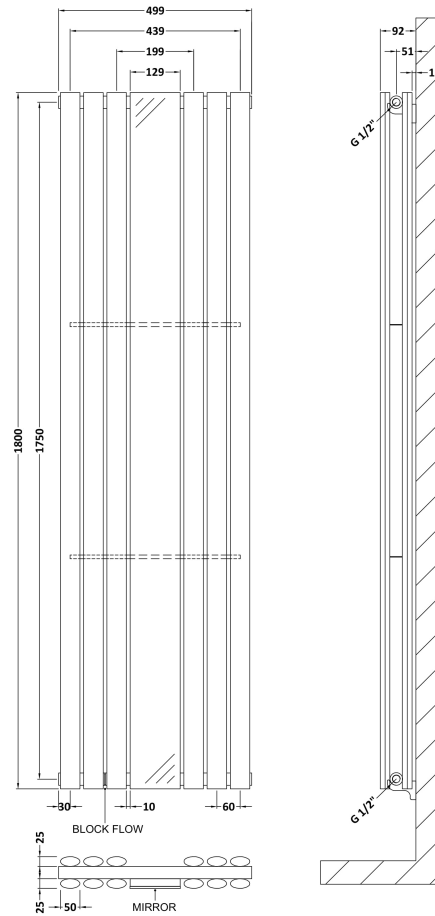

Sales Code: HL331

Description: Revive Double Panel With Mirror 1800X499

Product Dimensions

Height (mm):	1800
Width (mm):	499
Depth (mm):	78
Length (mm):	
Nett Weight (kg):	42.3

Packaging Dimensions

Height (mm):	1890
Width (mm):	560
Length (mm):	110
Gross Weight (kg):	42.8

Packaging Data

Box Colour:	White Cardboard Shrinkwrapped
Box Qty:	1
Label Size:	100 x 50
Label Colour:	White Label
Label Qty:	2

Outer Box Dimensions (If Applicable)

Height (mm):	
Width (mm):	
Length (mm):	
Gross Weight (kg):	
Barcode:	5055146143154

Product Details

Country of Origin:	China		
Fitting Instruction:	No		
Certification:	CE & UKCA: Yes	RoHS: N/A	WEEE: N/A
Colour/Finish:	High Gloss White		
RAL No:	9016		
Product Material:	Steel		
Heat Element Wattage:	Not Applicable		
Heating Element Wattage Compatible:	N/A		
BTU Outputs:	30°C / 1942	50°C / 4006	60°C / 5075
Thermal Outputs: (Watts)	30°C / 569	50°C / 1174	60°C / 1520
Pipe Centres - If Vertical:			
Pipe Centres - If Horizontal:	589		
Max Projection:	110mm		
Tube Diameter:			
Packaging Volume (L):			
Wall to Centre of Tappings:	N/A		
Floor to Centre of Tappings:	51		
Dual Fuel:	N/A		
IP Rating:			