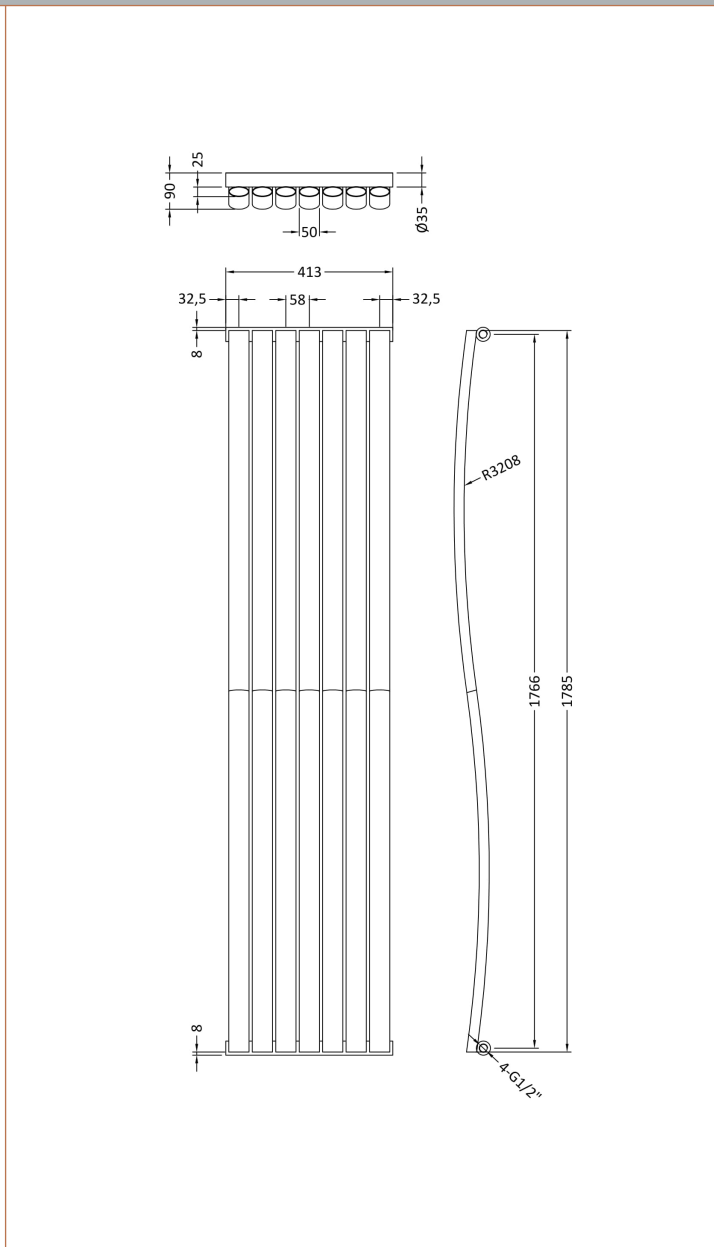

Sales Code: HLW95

Description: Revive Wave Designer Radiator 1785X413

Product Dimensions

Height (mm):	1785
Width (mm):	413
Depth (mm):	90
Length (mm):	
Nett Weight (kg):	24.08

Packaging Dimensions

Height (mm):	1880
Width (mm):	475
Length (mm):	130
Gross Weight (kg):	24.58

Packaging Data

Box Colour:	White Cardboard Shrinkwrapped
Box Qty:	1
Label Size:	100 x 50
Label Colour:	White Label
Label Qty:	2

Outer Box Dimensions (If Applicable)

Height (mm):	
Width (mm):	
Length (mm):	
Gross Weight (kg):	
Barcode:	5056211886105

Product Details

Country of Origin:	China
Fitting Instruction:	No
Certification:	CE & UKCA: Yes RoHS: N/A WEEE: N/A
Colour/Finish:	High Gloss White
RAL No:	9016
Product Material:	Steel
Heat Element Wattage:	Not Applicable
Heating Element Wattage Compatible:	N/A
BTU Outputs:	30°C / 1345 50°C / 2164 60°C / 2741
Thermal Outputs: (Watts)	30°C / 394 50°C / 634 60°C / 752
Pipe Centres - If Vertical:	
Pipe Centres - If Horizontal:	503
Max Projection:	205mm
Tube Diameter:	
Packaging Volume (L):	
Wall to Centre of Tappings:	N/A
Floor to Centre of Tappings:	51
Dual Fuel:	N/A
IP Rating:	