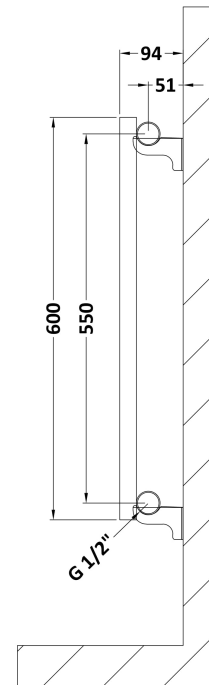

Sales Code: HL337

Description: Revive Horizontal Single Panel 600X412

Product Dimensions

Height (mm):	600
Width (mm):	412
Depth (mm):	55
Length (mm):	
Nett Weight (kg):	9.5

Packaging Dimensions

Height (mm):	660
Width (mm):	480
Length (mm):	90
Gross Weight (kg):	10

Packaging Data

Box Colour:	White Cardboard Shrinkwrapped
Box Qty:	1
Label Size:	100 x 50
Label Colour:	White Label
Label Qty:	2

Outer Box Dimensions (If Applicable)

Height (mm):	
Width (mm):	
Length (mm):	
Gross Weight (kg):	
Barcode:	5056211885078

Product Details

Country of Origin:	China
Fitting Instruction:	No
Certification:	CE & UKCA: Yes RoHS: N/A WEEE: N/A
Colour/Finish:	High Gloss White
RAL No:	9016
Product Material:	Steel
Heat Element Wattage:	Not Applicable
Heating Element Wattage Compatible:	N/A
BTU Outputs:	30°C / 534 50°C / 1034 60°C / 1309
Thermal Outputs: (Watts)	30°C / 157 50°C / 303 60°C / 384
Pipe Centres - If Vertical:	
Pipe Centres - If Horizontal:	502
Max Projection:	110mm
Tube Diameter:	
Packaging Volume (L):	
Wall to Centre of Tappings:	N/A
Floor to Centre of Tappings:	51
Dual Fuel:	N/A
IP Rating:	