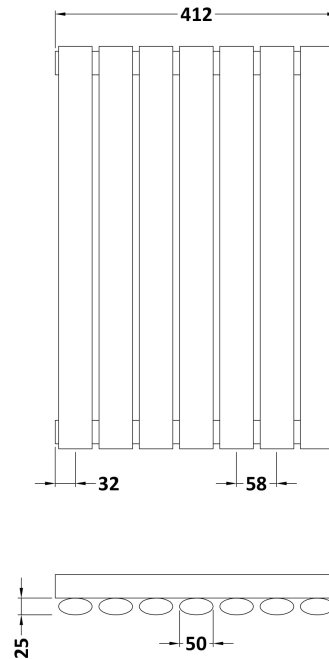

Sales Code: HL337

Description: Revive Horizontal Single Panel 600X412

Product Dimensions

Height (mm):	600
Width (mm):	412
Depth (mm):	55
Length (mm):	
Nett Weight (kg):	9.5

Packaging Dimensions

Height (mm):	660
Width (mm):	480
Length (mm):	90
Gross Weight (kg):	10

Packaging Data

Box Colour:	White Cardboard Shrinkwrapped
Box Qty:	1
Label Size:	100 x 50
Label Colour:	White Label
Label Qty:	2

Outer Box Dimensions (If Applicable)

Height (mm):	
Width (mm):	
Length (mm):	
Gross Weight (kg):	
Barcode:	5056211885078

Product Details

Country of Origin:	China
Fitting Instruction:	No
Certification:	CE & UKCA: Yes RoHS: N/A WEEE: N/A
Colour/Finish:	High Gloss White
RAL No:	9016
Product Material:	Steel
Heat Element Wattage:	Not Applicable
Heating Element Wattage Compatible:	N/A
BTU Outputs:	30°C / 534 50°C / 1034 60°C / 1309
Thermal Outputs: (Watts)	30°C / 157 50°C / 303 60°C / 384
Pipe Centres - If Vertical:	
Pipe Centres - If Horizontal:	502
Max Projection:	110mm
Tube Diameter:	
Packaging Volume (L):	
Wall to Centre of Tappings:	N/A
Floor to Centre of Tappings:	51
Dual Fuel:	N/A
IP Rating:	