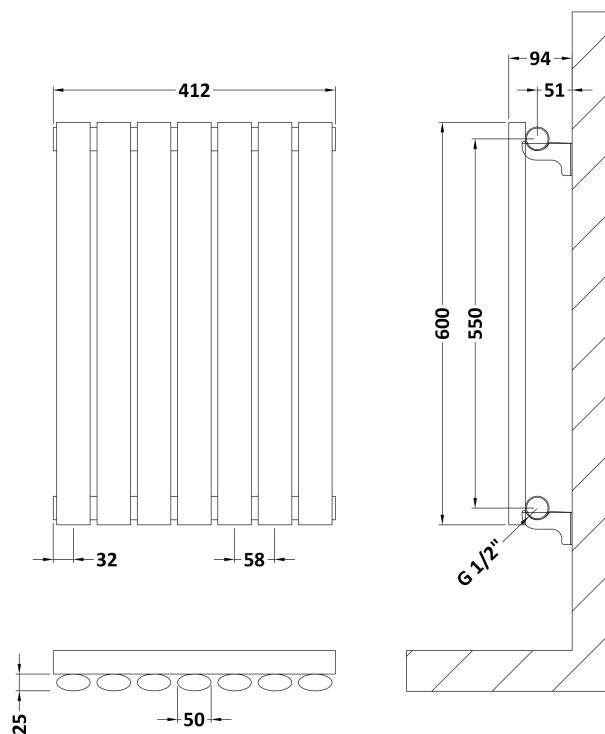

Sales Code: HLA37

Description: Revive Horizontal Single Panel 600X412

Product Dimensions

Height (mm):	600
Width (mm):	412
Depth (mm):	55
Length (mm):	
Nett Weight (kg):	9.5

Packaging Dimensions

Height (mm):	660
Width (mm):	480
Length (mm):	90
Gross Weight (kg):	10

Packaging Data

Box Colour:	White Cardboard Shrinkwrapped
Box Qty:	1
Label Size:	100 x 50
Label Colour:	White Label
Label Qty:	2

Outer Box Dimensions (If Applicable)

Height (mm):	
Width (mm):	
Length (mm):	
Gross Weight (kg):	
Barcode:	5056211885085

Product Details

Country of Origin:	China		
Fitting Instruction:	No		
Certification:	CE & UKCA: Yes	RoHS: N/A	WEEE: N/A
Colour/Finish:	Anthracite		
RAL No:	7016		
Product Material:	Steel		
Heat Element Wattage:	Not Applicable		
Heating Element Wattage Compatible:	N/A		
BTU Outputs:	30°C / 534	50°C / 1034	60°C / 1309
Thermal Outputs (Watts):	30°C / 157	50°C / 303	60°C / 384
Pipe Centres - If Vertical:			
Pipe Centres - If Horizontal:	502		
Max Projection:	110mm		
Tube Diameter:			
Packaging Volume (L):			
Wall to Centre of Tappings:	N/A		
Floor to Centre of Tappings:	51		
Dual Fuel:	N/A		
IP Rating:			