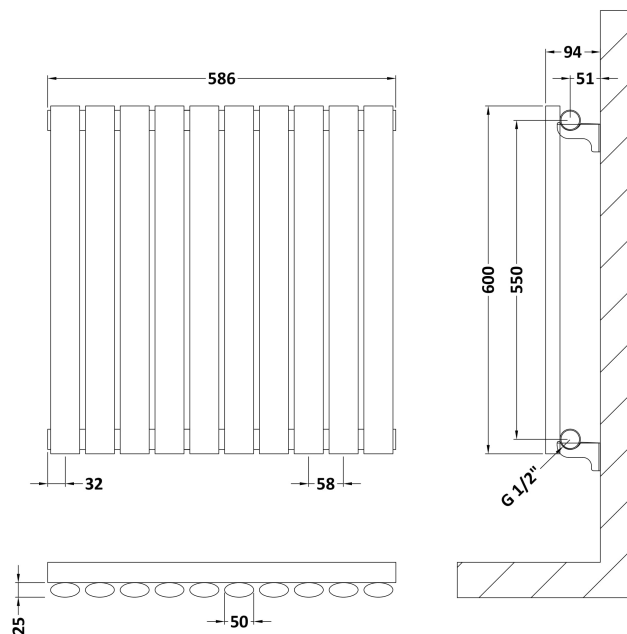

Sales Code: HL338

Description: Revive Horizontal Single Panel 600X586

Product Dimensions

Height (mm):	600
Width (mm):	586
Depth (mm):	55
Length (mm):	
Nett Weight (kg):	13.1

Packaging Dimensions

Height (mm):	660
Width (mm):	650
Length (mm):	90
Gross Weight (kg):	13.6

Packaging Data

Box Colour:	White Cardboard Shrinkwrapped
Box Qty:	1
Label Size:	100 x 50
Label Colour:	White Label
Label Qty:	2

Outer Box Dimensions (If Applicable)

Height (mm):	
Width (mm):	
Length (mm):	
Gross Weight (kg):	
Barcode:	5056211885092

Product Details

Country of Origin:	China		
Fitting Instruction:	No		
Certification:	CE & UKCA: Yes	RoHS: N/A	WEEE: N/A
Colour/Finish:	High Gloss White		
RAL No:	9016		
Product Material:	Steel		
Heat Element Wattage:	Not Applicable		
Heating Element Wattage Compatible:	N/A		
BTU Outputs:	30°C / 764	50°C / 1477	60°C / 1871
Thermal Outputs: (Watts)	30°C / 224	50°C / 433	60°C / 548
Pipe Centres - If Vertical:			
Pipe Centres - If Horizontal:	676		
Max Projection:	110mm		
Tube Diameter:			
Packaging Volume (L):			
Wall to Centre of Tappings:	N/A		
Floor to Centre of Tappings:	51		
Dual Fuel:	N/A		
IP Rating:			