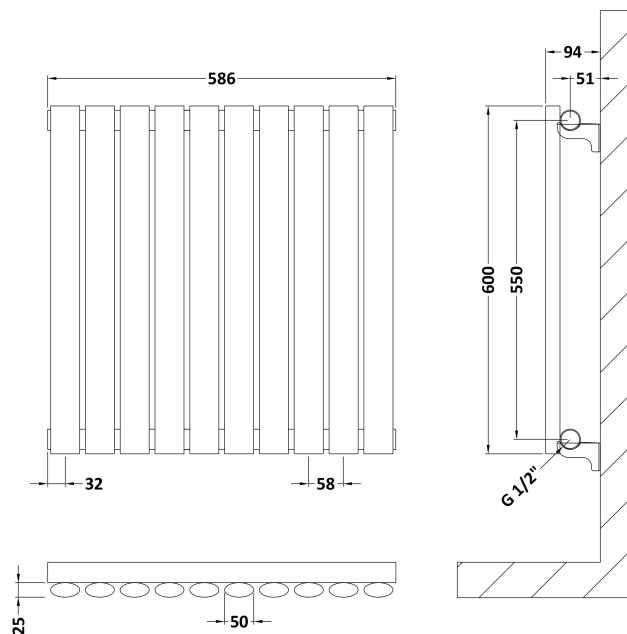

### Product Dimensions

Height (mm):	600
Width (mm):	586
Depth (mm):	55
Length (mm):	
Nett Weight (kg):	13.1

### Packaging Dimensions

Height (mm):	660
Width (mm):	650
Length (mm):	90
Gross Weight (kg):	13.6

### Outer Box Dimensions (If Applicable)

Height (mm):	
Width (mm):	
Length (mm):	
Gross Weight (kg):	
Barcode:	5056211885108

### Product Details

Country of Origin:	China		
Fitting Instruction:	No		
Certification:	CE & UKCA: Yes	RoHS: N/A	WEEE: N/A
Colour/Finish:	Anthracite		
RAL No:	7016		
Product Material:	Steel		
Heat Element Wattage:	Not Applicable		
Heating Element Wattage Compatible:	N/A		
BTU Outputs:	30°C / 764	50°C / 1477	60°C / 1871
Thermal Outputs: (Watts)	30°C / 224	50°C / 433	60°C / 548
Pipe Centres - If Vertical:			
Pipe Centres - If Horizontal:	676		
Max Projection:	110mm		
Tube Diameter:			
Packaging Volume (L):			
Wall to Centre of Tappings:	N/A		
Floor to Centre of Tappings:	51		
Dual Fuel:	N/A		
IP Rating:			