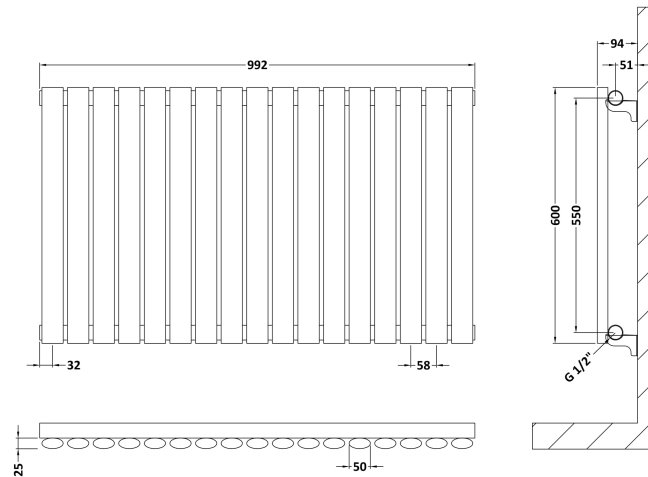

**Sales Code:** HL339

**Description:** Revive Horizontal Single Panel 600X992

**Product Dimensions**

Height (mm):	600
Width (mm):	992
Depth (mm):	55
Length (mm):	
Nett Weight (kg):	21

**Packaging Dimensions**

Height (mm):	660
Width (mm):	1063
Length (mm):	90
Gross Weight (kg):	21.5

**Packaging Data**

Box Colour:	White Cardboard Shrinkwrapped
Box Qty:	1
Label Size:	100 x 50
Label Colour:	White Label
Label Qty:	2

**Outer Box Dimensions (If Applicable)**

Height (mm):	
Width (mm):	
Length (mm):	
Gross Weight (kg):	
Barcode:	5056211885115

**Product Details**

Country of Origin:	China		
Fitting Instruction:	No		
Certification:	CE & UKCA: Yes	RoHS: N/A	WEEE: N/A
Colour/Finish:	High Gloss White		
RAL No:	9016		
Product Material:	Steel		
Heat Element Wattage:	Not Applicable		
Heating Element Wattage Compatible:	N/A		
BTU Outputs:	30°C / 1298	50°C / 2511	60°C / 3180
Thermal Outputs: (Watts)	30°C / 380	50°C / 736	60°C / 932
Pipe Centres - If Vertical:			
Pipe Centres - If Horizontal:	1082		
Max Projection:	110mm		
Tube Diameter:			
Packaging Volume (L):			
Wall to Centre of Tappings:	N/A		
Floor to Centre of Tappings:	51		
Dual Fuel:	N/A		
IP Rating:			