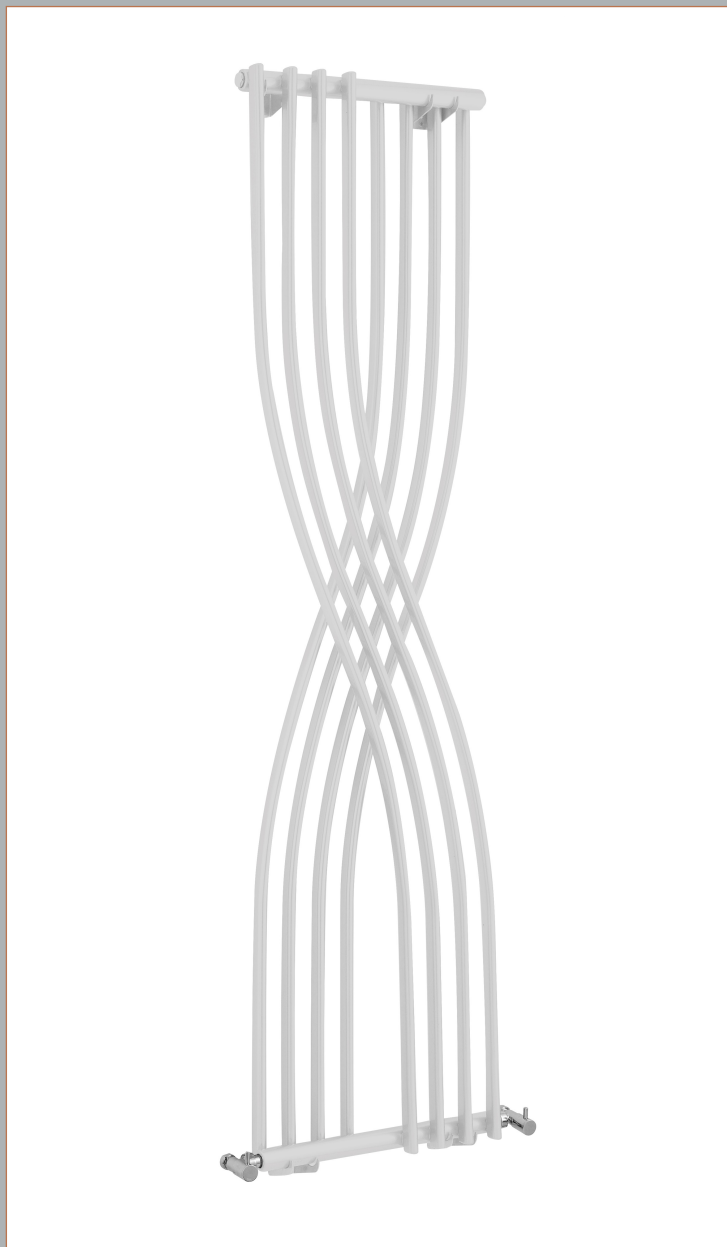

Sales Code: HLW94

Description: Xcite Designer Radiator 1775X450

Product Dimensions	
Height (mm):	1775
Width (mm):	450
Depth (mm):	95
Length (mm):	
Nett Weight (kg):	15.36
Packaging Dimensions	
Height (mm):	1880
Width (mm):	525
Length (mm):	0
Gross Weight (kg):	15.86
Packaging Data	
Box Colour:	White Cardboard Shrinkwrapped
Box Qty:	1
Label Size:	100 x 50
Label Colour:	White Label
Label Qty:	2
Outer Box Dimensions (If Applicable)	
Height (mm):	
Width (mm):	
Length (mm):	
Gross Weight (kg):	
Barcode:	5056211886112
Product Details	
Country of Origin:	China
Fitting Instruction:	No
Certification:	CE & UKCA: Yes RoHS: N/A WEEE: N/A
Colour/Finish:	High Gloss White
RAL No:	9016
Product Material:	Steel
Heat Element Wattage:	Not Applicable
Heating Element Wattage Compatible:	N/A
BTU Outputs:	30°C / 946 50°C / 2020 60°C / 2559
Thermal Outputs: (Watts)	30°C / 277 50°C / 592 60°C / 599
Pipe Centres - If Vertical:	
Pipe Centres - If Horizontal:	540
Max Projection:	110mm
Tube Diameter:	
Packaging Volume (L):	
Wall to Centre of Tappings:	N/A
Floor to Centre of Tappings:	51
Dual Fuel:	N/A
IP Rating:	