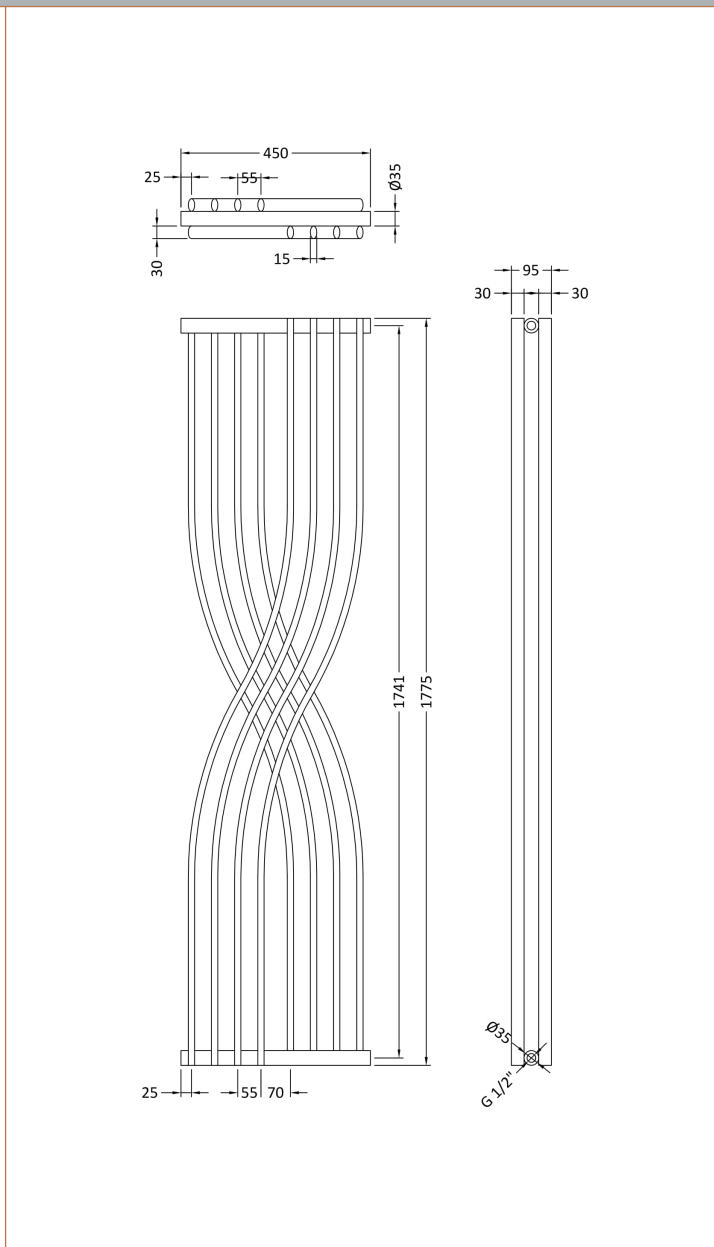

Sales Code: HLW94

Description: Xcite Designer Radiator 1775X450

Product Dimensions	
Height (mm):	1775
Width (mm):	450
Depth (mm):	95
Length (mm):	
Nett Weight (kg):	15.36
Packaging Dimensions	
Height (mm):	1880
Width (mm):	525
Length (mm):	0
Gross Weight (kg):	15.86
Packaging Data	
Box Colour:	White Cardboard Shrinkwrapped
Box Qty:	1
Label Size:	100 x 50
Label Colour:	White Label
Label Qty:	2
Outer Box Dimensions (If Applicable)	
Height (mm):	
Width (mm):	
Length (mm):	
Gross Weight (kg):	
Barcode:	5056211886112
Product Details	
Country of Origin:	China
Fitting Instruction:	No
Certification:	CE & UKCA: Yes RoHS: N/A WEEE: N/A
Colour/Finish:	High Gloss White
RAL No:	9016
Product Material:	Steel
Heat Element Wattage:	Not Applicable
Heating Element Wattage Compatible:	N/A
BTU Outputs:	30°C / 946 50°C / 2020 60°C / 2559
Thermal Outputs: (Watts)	30°C / 277 50°C / 592 60°C / 599
Pipe Centres - If Vertical:	
Pipe Centres - If Horizontal:	540
Max Projection:	110mm
Tube Diameter:	
Packaging Volume (L):	
Wall to Centre of Tappings:	N/A
Floor to Centre of Tappings:	51
Dual Fuel:	N/A
IP Rating:	