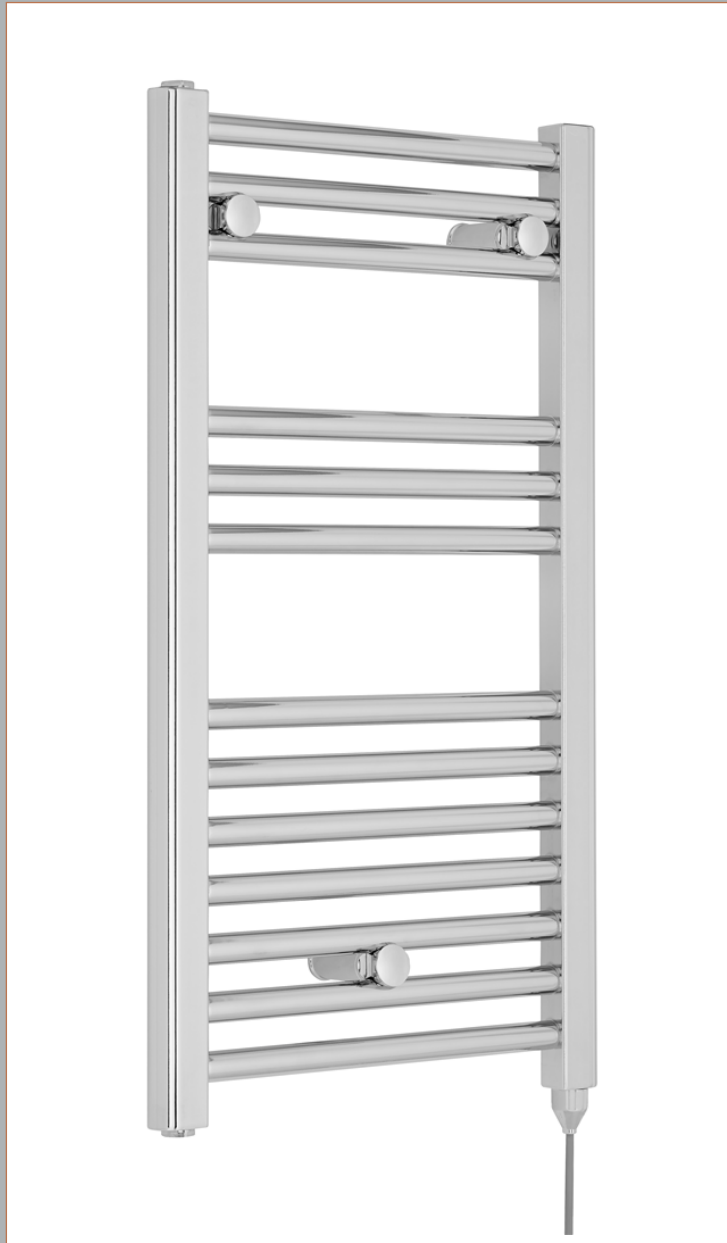

Sales Code: MTY150

Description: Round Chrome Rad 720X400 (200 Watt)

Product Dimensions

Height (mm):	720
Width (mm):	400
Depth (mm):	30
Length (mm):	
Nett Weight (kg):	9

Packaging Dimensions

Height (mm):	50
Width (mm):	425
Length (mm):	870
Gross Weight (kg):	10

Packaging Data

Box Colour:	Brown Cardboard Box
Box Qty:	1
Label Size:	190 x 75
Label Colour:	White Label
Label Qty:	1

Outer Box Dimensions (If Applicable)

Height (mm):	
Width (mm):	
Length (mm):	
Gross Weight (kg):	
Barcode:	5055275893838

Product Details

Country of Origin:	Italy		
Fitting Instruction:	No		
Certification:	CE & UKCA: Yes	RoHS: Yes	WEEE: Yes
Colour/Finish:	Chrome		
RAL No:	N/A		
Product Material:	Steel		
Heat Element Wattage:	200 W		
Heating Element Wattage Compatible:	Yes		
BTU Outputs:	30°C /	50°C / 683	60°C /
Thermal Outputs: (Watts)	30°C /	50°C / 200W	60°C /
Pipe Centres - If Vertical:	355mm		
Pipe Centres - If Horizontal:	N/A		
Max Projection:	85/95		
Tube Diameter:	22mm		
Packaging Volume (L):	2.6		
Wall to Centre of Tappings:	>200		
Floor to Centre of Tappings:	70/85		
Dual Fuel:	No		
IP Rating:	Ip64 Ingress Protection		