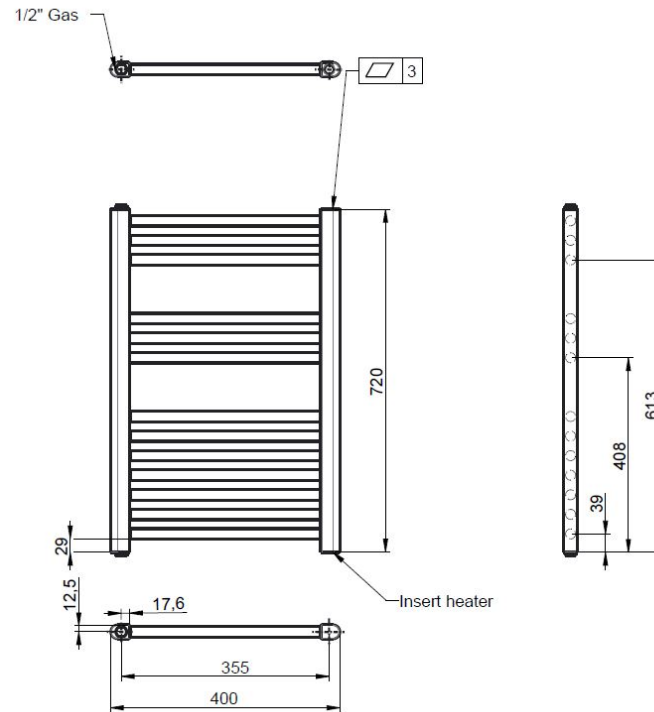

Sales Code: MTY150

Description: Round Chrome Rad 720X400 (200 Watt)

Product Dimensions

Height (mm):	720
Width (mm):	400
Depth (mm):	30
Length (mm):	
Nett Weight (kg):	9

Packaging Dimensions

Height (mm):	50
Width (mm):	425
Length (mm):	870
Gross Weight (kg):	10

Packaging Data

Box Colour:	Brown Cardboard Box
Box Qty:	1
Label Size:	190 x 75
Label Colour:	White Label
Label Qty:	1

Outer Box Dimensions (If Applicable)

Height (mm):	
Width (mm):	
Length (mm):	
Gross Weight (kg):	
Barcode:	5055275893838

Product Details

Country of Origin:	Italy		
Fitting Instruction:	No		
Certification:	CE & UKCA: Yes	RoHS: Yes	WEEE: Yes
Colour/Finish:	Chrome		
RAL No:	N/A		
Product Material:	Steel		
Heat Element Wattage:	200 W		
Heating Element Wattage Compatible:	Yes		
BTU Outputs:	30°C /	50°C / 683	60°C /
Thermal Outputs: (Watts)	30°C /	50°C / 200W	60°C /
Pipe Centres - If Vertical:	355mm		
Pipe Centres - If Horizontal:	N/A		
Max Projection:	85/95		
Tube Diameter:	22mm		
Packaging Volume (L):	2.6		
Wall to Centre of Tappings:	>200		
Floor to Centre of Tappings:	70/85		
Dual Fuel:	No		
IP Rating:	Ip64 Ingress Protection		