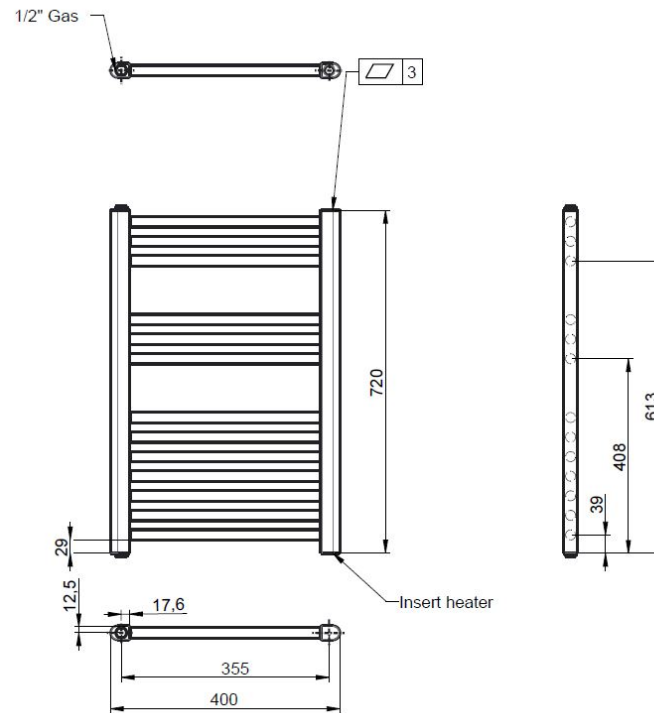

Sales Code: MTY156

Description: Round White Rad 720X400 (300 Watt)

Product Dimensions

Height (mm):	720
Width (mm):	400
Depth (mm):	30
Length (mm):	
Nett Weight (kg):	9

Packaging Dimensions

Height (mm):	50
Width (mm):	425
Length (mm):	870
Gross Weight (kg):	10

Packaging Data

Box Colour:	Brown Cardboard Box
Box Qty:	1
Label Size:	190 x 75
Label Colour:	White Label
Label Qty:	1

Outer Box Dimensions (If Applicable)

Height (mm):	
Width (mm):	
Length (mm):	
Gross Weight (kg):	
Barcode:	5055275893890

Product Details

Country of Origin:	Italy		
Fitting Instruction:	No		
Certification:	CE & UKCA: Yes	RoHS: Yes	WEEE: Yes
Colour/Finish:	White		
RAL No:	9016		
Product Material:	Steel		
Heat Element Wattage:	300 W		
Heating Element Wattage Compatible:	Yes		
BTU Outputs:	30°C /	50°C / 1024	60°C /
Thermal Outputs: (Watts)	30°C /	50°C / 300W	60°C /
Pipe Centres - If Vertical:	435mm		
Pipe Centres - If Horizontal:	N/A		
Max Projection:	85/95		
Tube Diameter:	22mm		
Packaging Volume (L):	2.6		
Wall to Centre of Tappings:	>200		
Floor to Centre of Tappings:	70/85		
Dual Fuel:	No		
IP Rating:	Ip64 Ingress Protection		