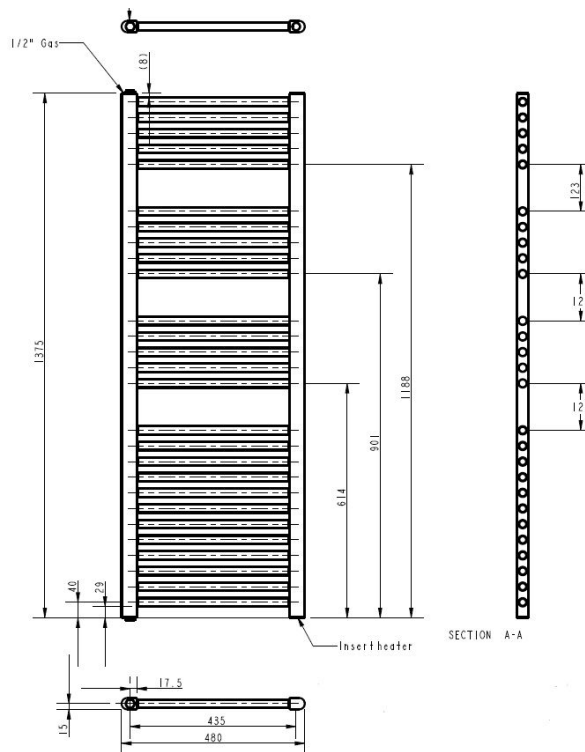

Sales Code: MTY158

Description: Round White Rad 1375X480 (750 Watt)

Product Dimensions

Height (mm):	1375
Width (mm):	480
Depth (mm):	30
Length (mm):	
Nett Weight (kg):	17

Packaging Dimensions

Height (mm):	500
Width (mm):	500
Length (mm):	1525
Gross Weight (kg):	18

Packaging Data

Box Colour:	Brown Cardboard Box
Box Qty:	1
Label Size:	190 x 75
Label Colour:	White Label
Label Qty:	1

Outer Box Dimensions (If Applicable)

Height (mm):	
Width (mm):	
Length (mm):	
Gross Weight (kg):	
Barcode:	5055275893913

Product Details

Country of Origin:	Italy		
Fitting Instruction:	No		
Certification:	CE & UKCA: Yes	RoHS: Yes	WEEE: Yes
Colour/Finish:	White		
RAL No:	9016		
Product Material:	Steel		
Heat Element Wattage:	750 W		
Heating Element Wattage Compatible:	Yes		
BTU Outputs:	30°C /	50°C / 2559	60°C /
Thermal Outputs: (Watts)	30°C /	50°C / 750W	60°C /
Pipe Centres - If Vertical:	435mm		
Pipe Centres - If Horizontal:	N/A		
Max Projection:	85/95		
Tube Diameter:	22mm		
Packaging Volume (L):	5,9		
Wall to Centre of Tappings:	>200		
Floor to Centre of Tappings:	70/85		
Dual Fuel:	No		
IP Rating:	Ip64 Ingress Protection		