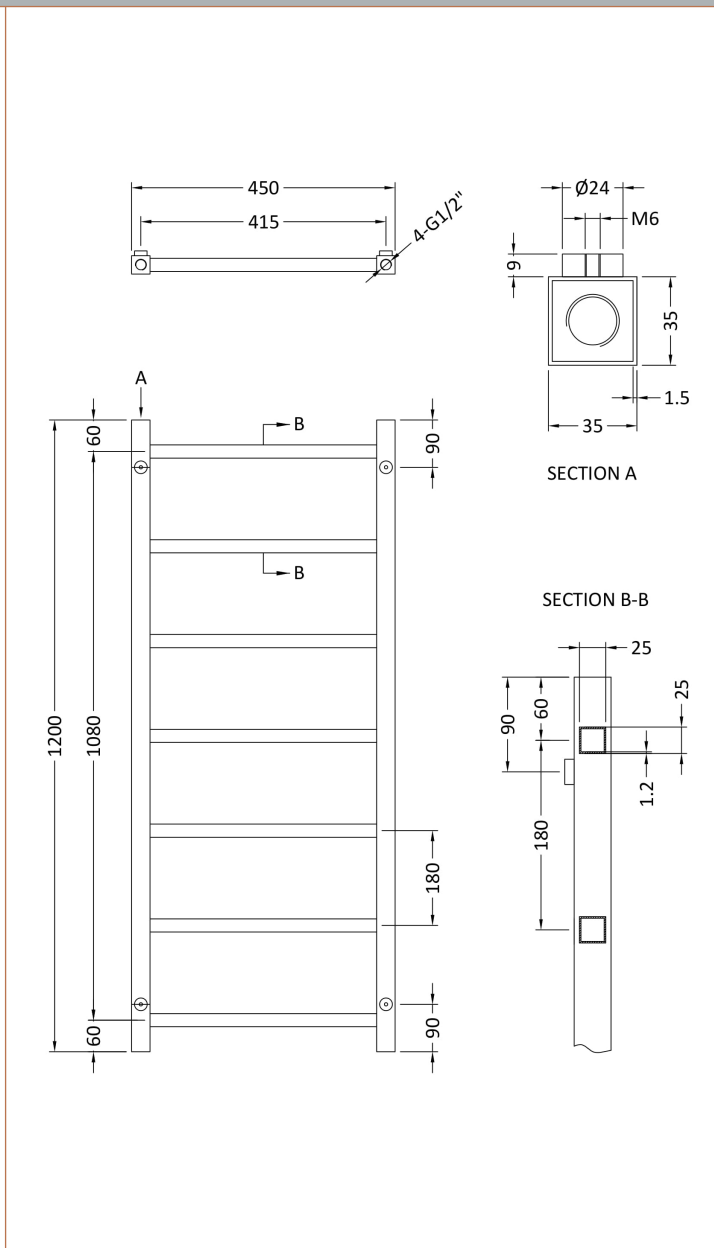

Sales Code: HL375

Description: Eton Radiator 1200mmx450mm

Product Dimensions

Height (mm):	1200
Width (mm):	450
Depth (mm):	44
Length (mm):	
Nett Weight (kg):	6.3

Packaging Dimensions

Height (mm):	60
Width (mm):	475
Length (mm):	1230
Gross Weight (kg):	8.2

Packaging Data

Box Colour:	White Cardboard Shrinkwrapped
Box Qty:	1
Label Size:	100 x 50
Label Colour:	White Label
Label Qty:	2

Outer Box Dimensions (If Applicable)

Height (mm):	
Width (mm):	
Length (mm):	
Gross Weight (kg):	
Barcode:	5055369003280

Product Details

Country of Origin:	China
Fitting Instruction:	No
Certification:	CE & UKCA: No RoHS: N/A WEEE: N/A
Colour/Finish:	Chrome
RAL No:	N/A
Product Material:	Steel
Heat Element Wattage:	Not Applicable
Heating Element Wattage Compatible:	N/A
BTU Outputs:	30°C / 362 50°C / 690 60°C / 874
Thermal Outputs: (Watts)	30°C / 106 50°C / 202 60°C / 255
Pipe Centres - If Vertical:	410mm
Pipe Centres - If Horizontal:	N/A
Max Projection:	190mm
Tube Diameter:	N/A
Packaging Volume (L):	40
Wall to Centre of Tappings:	N/A
Floor to Centre of Tappings:	85
Dual Fuel:	N/A
IP Rating:	