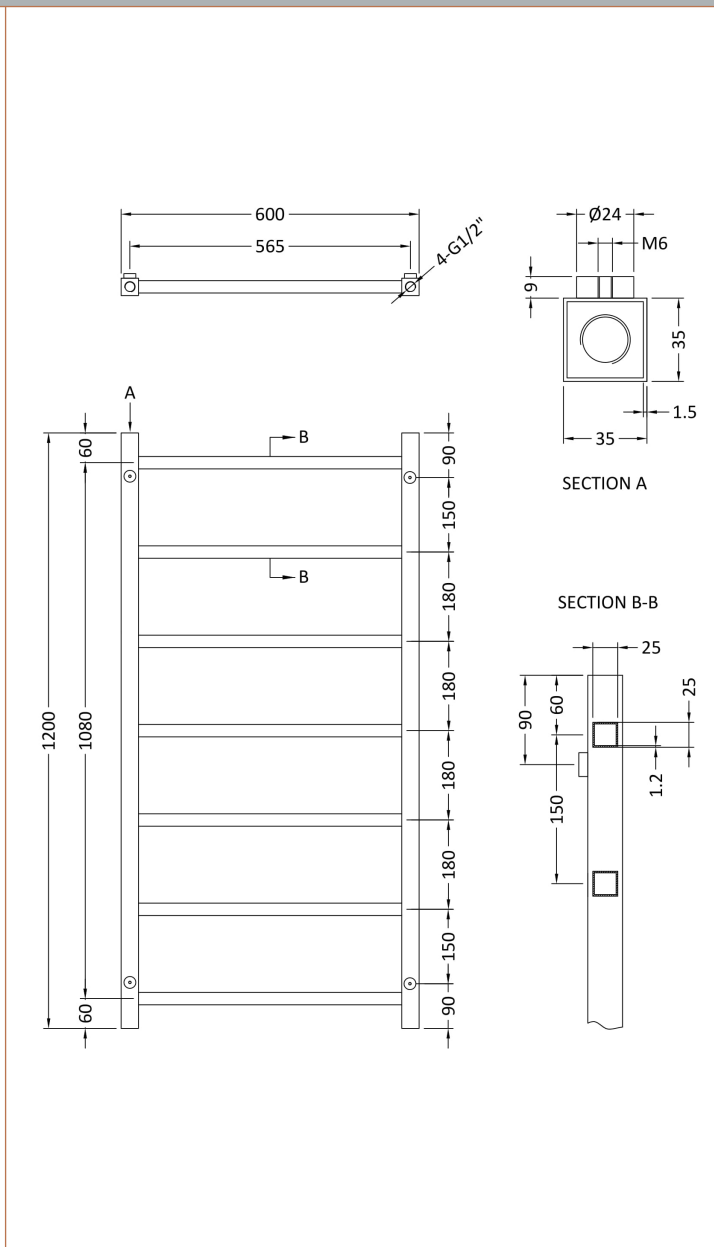

Sales Code: HL376

Description: Eton Radiator 1200mmx600mm

Product Dimensions			
Height (mm):	1200		
Width (mm):	600		
Depth (mm):	44		
Length (mm):	724		
Nett Weight (kg):	7.24		
Packaging Dimensions			
Height (mm):	60		
Width (mm):	625		
Length (mm):	1230		
Gross Weight (kg):	9.6		
Packaging Data			
Box Colour:	White Cardboard Shrinkwrapped		
Box Qty:	1		
Label Size:	100 x 50		
Label Colour:	White Label		
Label Qty:	2		
Outer Box Dimensions (If Applicable)			
Height (mm):	60		
Width (mm):	625		
Length (mm):	1230		
Gross Weight (kg):	9.6		
Barcode:	5055369003297		
Product Details			
Country of Origin:	China		
Fitting Instruction:	No		
Certification:	CE & UKCA: No	RoHS: N/A	WEEE: N/A
Colour/Finish:	Chrome		
RAL No:	N/A		
Product Material:	Steel		
Heat Element Wattage:	Not Applicable		
Heating Element Wattage Compatible:	N/A		
BTU Outputs:	30°C / 451	50°C / 864	60°C / 1094
Thermal Outputs: (Watts)	30°C / 132	50°C / 253	60°C / 319
Pipe Centres - If Vertical:	444mm		
Pipe Centres - If Horizontal:	N/A		
Max Projection:	110mm		
Tube Diameter:	N/A		
Packaging Volume (L):	53		
Wall to Centre of Tappings:	N/A		
Floor to Centre of Tappings:	85		
Dual Fuel:	N/A		
IP Rating:	N/A		