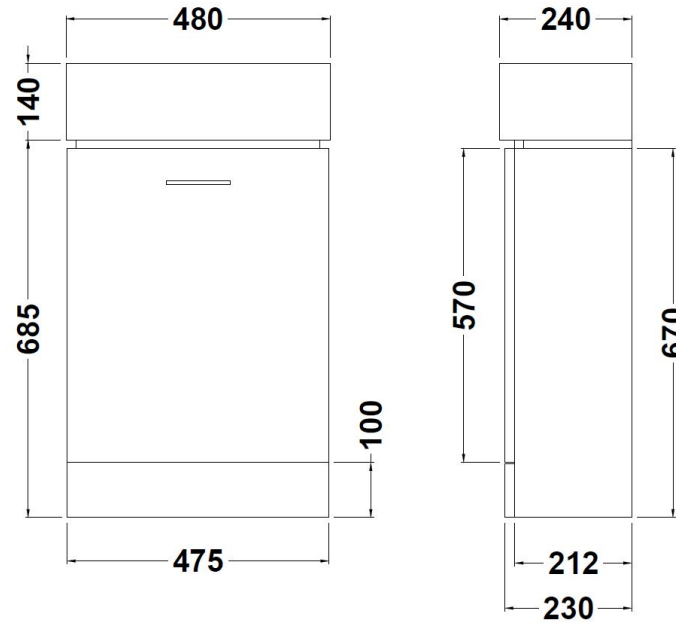

Sales Code: VTY058

Description: White Compact Cabinet & Basin

Packaging Details

Barcode: 5055146195573

Sales Code: NVX102

Description: Compact Unit 685X475x230mm

Product Dimensions

Height (mm):	685
Width (mm):	475
Depth (mm):	230
Nett Weight (kg):	14.06

Packaging Dimensions

Height (mm):	255
Width (mm):	500
Depth (mm):	720
Gross Weight (kg):	14.06

Packaging Data

Box Colour:	Brown Cardboard Box - Printed
Box Qty:	1
Label Size:	100 x 50
Label Colour:	Not Applicable
Label Qty:	0

Sales Code: NBV001

Description: Cubix Compact Vessel

Product Dimensions

Height (mm):	240
Width (mm):	480
Depth (mm):	140
Nett Weight (kg):	10.78

Packaging Dimensions

Height (mm):	270
Width (mm):	470
Depth (mm):	180
Gross Weight (kg):	10.78

Packaging Data

Box Colour:	Brown Cardboard Box - Printed
Box Qty:	1
Label Size:	100 x 50
Label Colour:	White Label
Label Qty:	2

Outer Box Dimensions (If Applicable)

Height (mm):	
Width (mm):	
Depth (mm):	
Gross Weight (kg):	
Barcode:	5055146194033