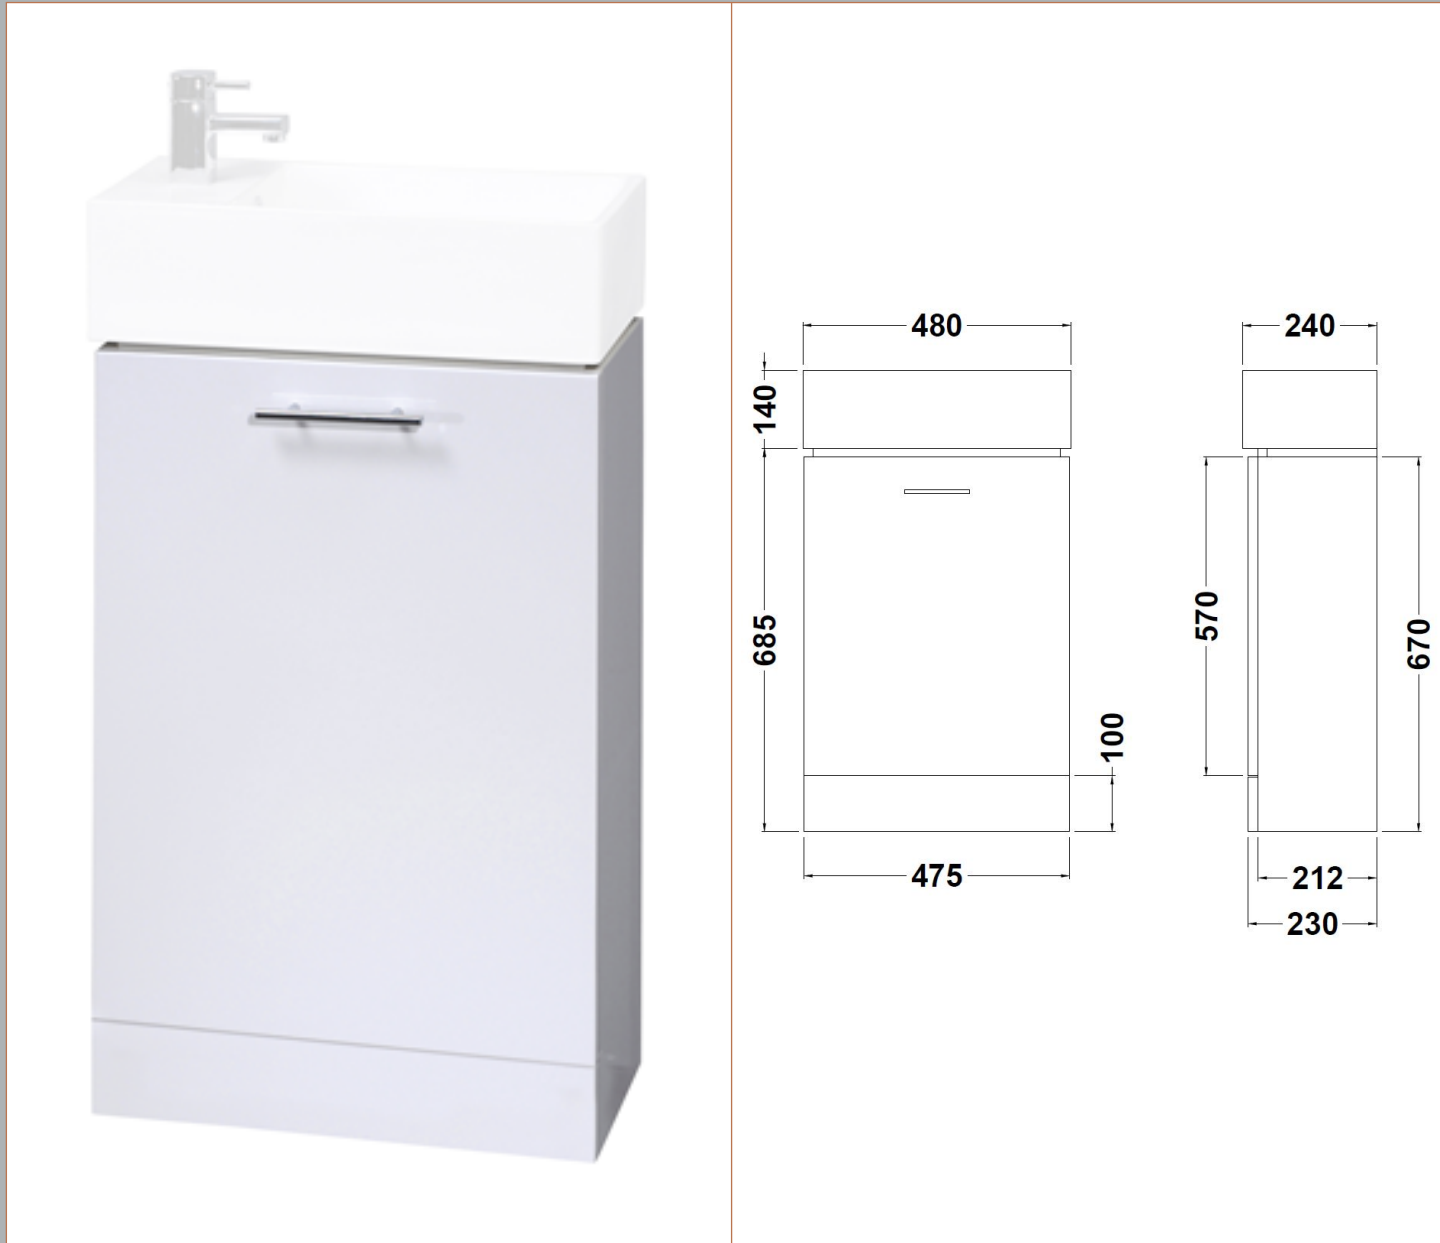

Sales Code: VTY058

Description: White Compact Cabinet & Basin

Packaging Details

Barcode: 5055146195573

Sales Code: NVX102

Description: Compact Unit 685X475x230mm

Product Dimensions

Height (mm):	685
Width (mm):	475
Depth (mm):	230
Nett Weight (kg):	14.06

Packaging Dimensions

Height (mm):	255
Width (mm):	500
Depth (mm):	720
Gross Weight (kg):	14.06

Packaging Data

Box Colour:	Brown Cardboard Box - Printed
Box Qty:	1
Label Size:	100 x 50
Label Colour:	Not Applicable
Label Qty:	0

Outer Box Dimensions (If Applicable)

Height (mm):	
Width (mm):	
Depth (mm):	
Gross Weight (kg):	
Barcode:	5055146195580

Product Details

Country of Origin:	China
Fitting Instruction:	No
CE & UKCA:	N/A
FSC Certified Materials:	Yes
Colour:	Gloss White
Construction Method:	Cam & Wood Dowel
Construction Type:	Rigid
Cabinet Finish:	MFC Painted Gloss
Fascia Finish:	Mdf Painted Gloss
Cabinet Thickness (mm):	16
Fascia Thickness (mm):	18
Drawer Included:	No
Drawer Type:	Not Applicable
No of Shelves:	1
Hinge Type:	95 Degree Clip-On Soft Close
Hinge Included:	Yes
Adjustable Legs:	No
Fixings Included:	Yes
Handle Style:	Modern
Waste Shroud:	No
Handle Included:	Yes
Handle Type:	Bar

Sales Code: NBV001

Description: Cubix Compact Vessel

Product Dimensions

Height (mm):	240
Width (mm):	480
Depth (mm):	140
Nett Weight (kg):	10.78

Packaging Dimensions

Height (mm):	270
Width (mm):	470
Depth (mm):	180
Gross Weight (kg):	10.78