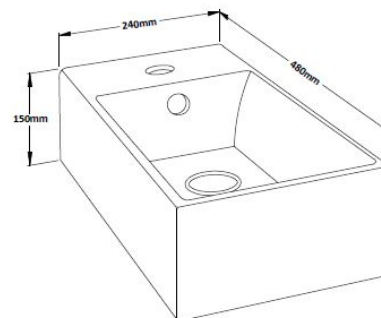

Packaging Dimensions

Height (mm):	255
Width (mm):	500
Depth (mm):	720
Gross Weight (kg):	14.06

Packaging Data

Box Colour:	Brown Cardboard Box - Printed
Box Qty:	1
Label Size:	100 x 50
Label Colour:	Not Applicable
Label Qty:	0

Outer Box Dimensions (If Applicable)

Height (mm):	
Width (mm):	
Depth (mm):	
Gross Weight (kg):	
Barcode:	5055146195580

Product Details

Country of Origin:	China
Fitting Instruction:	No
CE & UKCA:	N/A
FSC Certified Materials:	Yes
Colour:	Gloss White
Construction Method:	Cam & Wood Dowel
Construction Type:	Rigid
Cabinet Finish:	MFC Painted Gloss
Fascia Finish:	Mdf Painted Gloss
Cabinet Thickness (mm):	16
Fascia Thickness (mm):	18
Drawer Included:	No
Drawer Type:	Not Applicable
No of Shelves:	1
Hinge Type:	95 Degree Clip-On Soft Close
Hinge Included:	Yes
Adjustable Legs:	No
Fixings Included:	Yes
Handle Style:	Modern
Waste Shroud:	No
Handle Included:	Yes
Handle Type:	Bar

Sales Code: NBV001

Description: Cubix Compact Vessel

Product Dimensions

Height (mm):	240
Width (mm):	480
Depth (mm):	140
Nett Weight (kg):	10.78

Packaging Dimensions

Height (mm):	270
Width (mm):	470
Depth (mm):	180
Gross Weight (kg):	10.78

Packaging Data

Box Colour:	Brown Cardboard Box - Printed
Box Qty:	1
Label Size:	100 x 50
Label Colour:	White Label
Label Qty:	2

Outer Box Dimensions (If Applicable)

Height (mm):	
Width (mm):	
Depth (mm):	
Gross Weight (kg):	
Barcode:	5055146194033