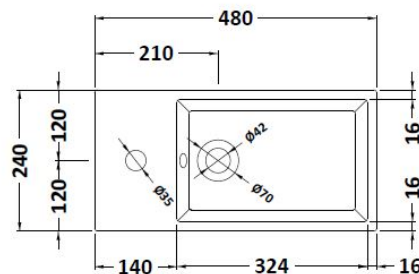

Packaging Dimensions

Height (mm):	255
Width (mm):	500
Depth (mm):	720
Gross Weight (kg):	14.06

Packaging Data

Box Colour:	Brown Cardboard Box - Printed
Box Qty:	1
Label Size:	100 x 50
Label Colour:	Not Applicable
Label Qty:	0

Outer Box Dimensions (If Applicable)

Height (mm):	
Width (mm):	
Depth (mm):	
Gross Weight (kg):	
Barcode:	5055146195580

Product Details

Country of Origin:	China
Fitting Instruction:	No
CE & UKCA:	N/A
FSC Certified Materials:	Yes
Colour:	Gloss White
Construction Method:	Cam & Wood Dowel
Construction Type:	Rigid
Cabinet Finish:	MFC Painted Gloss
Fascia Finish:	Mdf Painted Gloss
Cabinet Thickness (mm):	16
Fascia Thickness (mm):	18
Drawer Included:	No
Drawer Type:	Not Applicable
No of Shelves:	1
Hinge Type:	95 Degree Clip-On Soft Close
Hinge Included:	Yes
Adjustable Legs:	No
Fixings Included:	Yes
Handle Style:	Modern
Waste Shroud:	No
Handle Included:	Yes
Handle Type:	Bar

Sales Code: NBV001

Description: Cubix Compact Vessel

Product Dimensions

Height (mm):	240
Width (mm):	480
Depth (mm):	140
Nett Weight (kg):	10.78

Packaging Dimensions

Height (mm):	270
Width (mm):	470
Depth (mm):	180
Gross Weight (kg):	10.78

Packaging Data

Box Colour:	Brown Cardboard Box - Printed
Box Qty:	1
Label Size:	100 x 50
Label Colour:	White Label
Label Qty:	2

Outer Box Dimensions (If Applicable)

Height (mm):	
Width (mm):	
Depth (mm):	
Gross Weight (kg):	
Barcode:	5055146194033