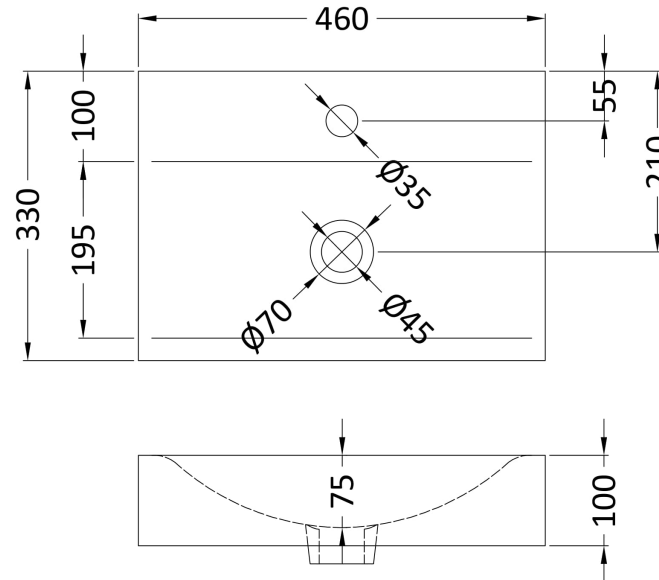

### Product Dimensions

Height (mm):	720
Width (mm):	440
Depth (mm):	308
Nett Weight (kg):	17.5

### Packaging Dimensions

Height (mm):	745
Width (mm):	335
Depth (mm):	460
Gross Weight (kg):	17.9

### Outer Box Dimensions (If Applicable)

Height (mm):	
Width (mm):	
Depth (mm):	
Gross Weight (kg):	
Barcode:	5055369001903

### Product Dimensions

Height (mm):	100
Width (mm):	460
Depth (mm):	330
Nett Weight (kg):	8.7