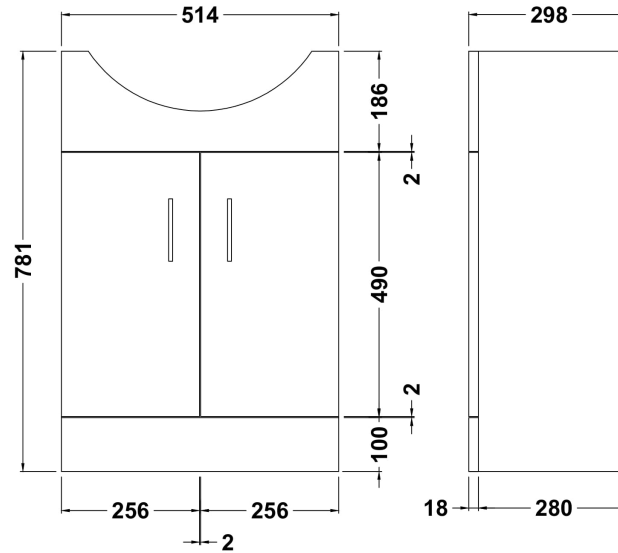

Sales Code: PRC102

Description: 550 Pr Std Basin Unit

Product Dimensions

Height (mm):	781
Width (mm):	520
Depth (mm):	298
Nett Weight (kg):	15.8

Packaging Dimensions

Height (mm):	325
Width (mm):	540
Depth (mm):	815
Gross Weight (kg):	16.8

Packaging Data

Box Colour:	Brown Cardboard Box - Printed
Box Qty:	1
Label Size:	100 x 50
Label Colour:	Not Applicable
Label Qty:	0

Outer Box Dimensions (If Applicable)

Height (mm):	
Width (mm):	
Depth (mm):	
Gross Weight (kg):	
Barcode:	5055369058327

Product Details

Country of Origin:	China
Fitting Instruction:	No
CE & UKCA:	N/A
FSC Certified Materials:	Yes
Colour:	Gloss White
Construction Method:	Cam & Wood Dowel
Construction Type:	Rigid
Cabinet Finish:	MFC Painted Gloss
Fascia Finish:	Mdf Painted Gloss
Cabinet Thickness (mm):	16
Fascia Thickness (mm):	18
Drawer Included:	No
Drawer Type:	Not Applicable
No of Shelves:	1
Hinge Type:	95 Degree Clip-On Soft Close
Hinge Included:	Yes
Adjustable Legs:	No
Fixings Included:	No
Handle Style:	Modern
Waste Shroud:	No
Handle Included:	Yes
Handle Type:	D-Shape