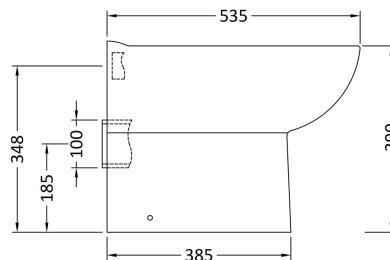

Outer Box Dimensions (If Applicable)

Height (mm):	
Width (mm):	
Length (mm):	
Depth (mm):	
Gross Weight (kg):	2
Barcode:	5055146182566

Product Details

Country of Origin:	China
Fitting Instruction:	No
CE & UKCA:	Yes
Product Material:	Hd Polyethylene
Heating Element Wattage:	Not Applicable
Colour/Finish:	Chrome
Product Diameter:	Not Applicable
Connection Size:	1/2" Bsp

Sales Code: PRC141

Description: 500X300 Pr W.C. Unit

Product Dimensions

Height (mm):	766
Width (mm):	500
Depth (mm):	300
Nett Weight (kg):	15.72

Packaging Dimensions

Height (mm):	325
Width (mm):	525
Depth (mm):	810
Gross Weight (kg):	15.72

Packaging Data

Box Colour:	Brown Cardboard Box - Printed
Box Qty:	1
Label Size:	100 x 50
Label Colour:	Not Applicable
Label Qty:	0

Outer Box Dimensions (If Applicable)

Height (mm):	
Width (mm):	
Depth (mm):	
Gross Weight (kg):	
Barcode:	5055275830055

Sales Code: BTW005

Description: Lawton Back To Wall Pan

Product Dimensions

Height (mm):	400
Width (mm):	375
Depth (mm):	535
Nett Weight (kg):	22.1

Packaging Dimensions

Height (mm):	420
Width (mm):	395
Depth (mm):	540
Gross Weight (kg):	22.6