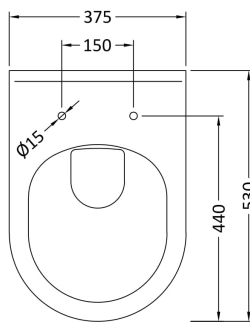

Outer Box Dimensions (If Applicable)

Height (mm):	
Width (mm):	
Length (mm):	
Depth (mm):	
Gross Weight (kg):	2
Barcode:	5055146182566

Product Details

Country of Origin:	China
Fitting Instruction:	No
CE & UKCA:	Yes
Product Material:	Hd Polyethylene
Heating Element Wattage:	Not Applicable
Colour/Finish:	Chrome
Product Diameter:	Not Applicable
Connection Size:	1/2" Bsp

Sales Code: PRC141

Description: 500X300 Pr W.C. Unit

Product Dimensions

Height (mm):	766
Width (mm):	500
Depth (mm):	300
Nett Weight (kg):	15.72

Packaging Dimensions

Height (mm):	325
Width (mm):	525
Depth (mm):	810
Gross Weight (kg):	15.72

Packaging Data

Box Colour:	Brown Cardboard Box - Printed
Box Qty:	1
Label Size:	100 x 50
Label Colour:	Not Applicable
Label Qty:	0

Outer Box Dimensions (If Applicable)

Height (mm):	
Width (mm):	
Depth (mm):	
Gross Weight (kg):	
Barcode:	5055275830055

Sales Code: BTW005

Description: Lawton Back To Wall Pan

Product Dimensions

Height (mm):	400
Width (mm):	375
Depth (mm):	535
Nett Weight (kg):	22.1

Packaging Dimensions

Height (mm):	420
Width (mm):	395
Depth (mm):	540
Gross Weight (kg):	22.6