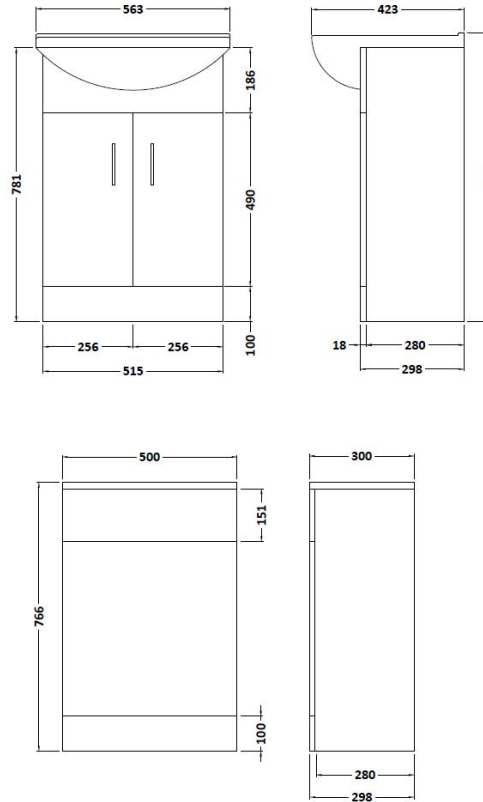

Sales Code: FMD001

Description: Madison Furniture Pack

Packaging Details

Barcode: 5055369059782

Sales Code: XTY006

Description: Cable Conc Universal Access Cistern

Product Dimensions

Length (mm):	
Width (mm):	303
Height (mm):	334
Depth (mm):	136
Nett Weight (kg):	2.23

Packaging Dimensions

Height (mm):	345
Width (mm):	145
Depth (mm):	320
Gross Weight (kg):	2.23

Packaging Data

Box Colour:	Brown Cardboard Box
Box Qty:	1
Label Size:	100 x 50
Label Colour:	White Label
Label Qty:	2

Outer Box Dimensions (If Applicable)

Height (mm):	
Width (mm):	
Length (mm):	
Depth (mm):	
Gross Weight (kg):	2
Barcode:	5055146182566

Product Details

Country of Origin:	China
Fitting Instruction:	No
CE & UKCA:	Yes
Product Material:	Hd Polyethylene
Heating Element Wattage:	Not Applicable
Colour/Finish:	Chrome
Product Diameter:	Not Applicable
Connection Size:	1/2" Bsp

Sales Code: PRC141

Description: 500X300 Pr W.C. Unit

Product Dimensions

Height (mm):	766
Width (mm):	500
Depth (mm):	300
Nett Weight (kg):	15.72

Packaging Dimensions

Height (mm):	325
Width (mm):	525
Depth (mm):	810
Gross Weight (kg):	15.72