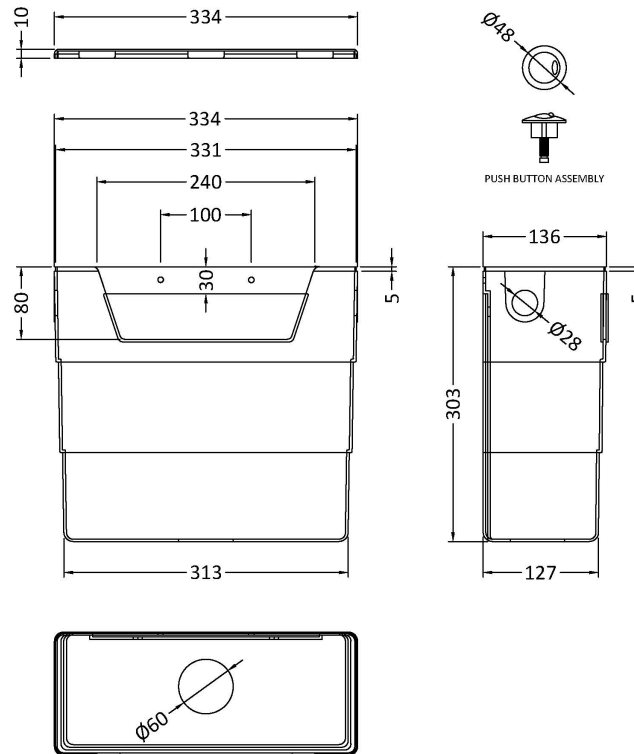

Sales Code: FMD001

Description: Madison Furniture Pack

Packaging Details

Barcode: 5055369059782

Sales Code: XTY006

Description: Cable Conc Universal Access Cistern

Product Dimensions

Length (mm):	
Width (mm):	303
Height (mm):	334
Depth (mm):	136
Nett Weight (kg):	2.23

Packaging Dimensions

Height (mm):	345
Width (mm):	145
Depth (mm):	320
Gross Weight (kg):	2.23

Packaging Data

Box Colour:	Brown Cardboard Box
Box Qty:	1
Label Size:	100 x 50
Label Colour:	White Label
Label Qty:	2

Outer Box Dimensions (If Applicable)

Height (mm):	
Width (mm):	
Length (mm):	
Depth (mm):	
Gross Weight (kg):	2
Barcode:	5055146182566

Product Details

Country of Origin:	China
Fitting Instruction:	No
CE & UKCA:	Yes
Product Material:	Hd Polyethylene
Heating Element Wattage:	Not Applicable
Colour/Finish:	Chrome
Product Diameter:	Not Applicable
Connection Size:	1/2" Bsp

Sales Code: PRC141

Description: 500X300 Pr W.C. Unit

Product Dimensions

Height (mm):	766
Width (mm):	500
Depth (mm):	300
Nett Weight (kg):	15.72

Packaging Dimensions

Height (mm):	325
Width (mm):	525
Depth (mm):	810
Gross Weight (kg):	15.72