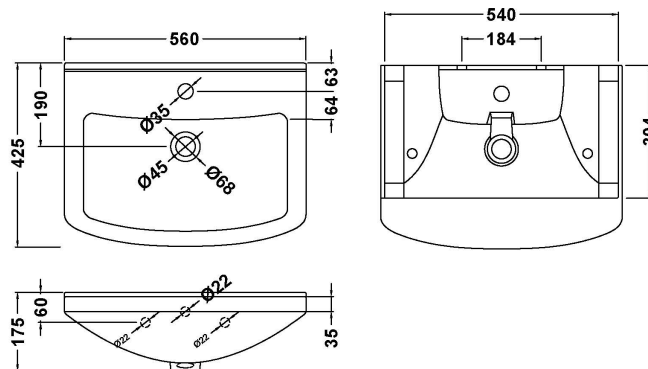

Outer Box Dimensions (If Applicable)

Height (mm):	
Width (mm):	
Length (mm):	
Depth (mm):	
Gross Weight (kg):	2
Barcode:	5055146182566

Product Details

Country of Origin:	China
Fitting Instruction:	No
CE & UKCA:	Yes
Product Material:	Hd Polyethylene
Heating Element Wattage:	Not Applicable
Colour/Finish:	Chrome
Product Diameter:	Not Applicable
Connection Size:	1/2" Bsp

Packaging Data

Box Colour:	White Cardboard Box - Printed
Box Qty:	1
Label Size:	100 x 50
Label Colour:	Not Applicable
Label Qty:	

Outer Box Dimensions (If Applicable)

Length (mm):	580
Width (mm):	490
Height (mm):	400
Gross Weight (kg):	22
Barcode:	5060272824853

Product Details

Country of Origin:	China
Fitting Instruction:	No
CE & UKCA:	Not Applicable
Product Material:	Polypropylene
Seat Type:	D Shape
Seat Function:	Soft Close
Hinge Centres (Min):	127.5
Hinge Centres (Max):	171.5
Hinge Material:	Polypropylene
Colour/Finish:	White
Fixing Method:	Top Fix

Sales Code: NBC102

Description: 550 Deluxe Basin 1Th (300 Deep)

Product Dimensions

Height (mm):	175
Width (mm):	560
Depth (mm):	425
Nett Weight (kg):	13

Packaging Dimensions

Height (mm):	450
Width (mm):	190
Depth (mm):	600
Gross Weight (kg):	13