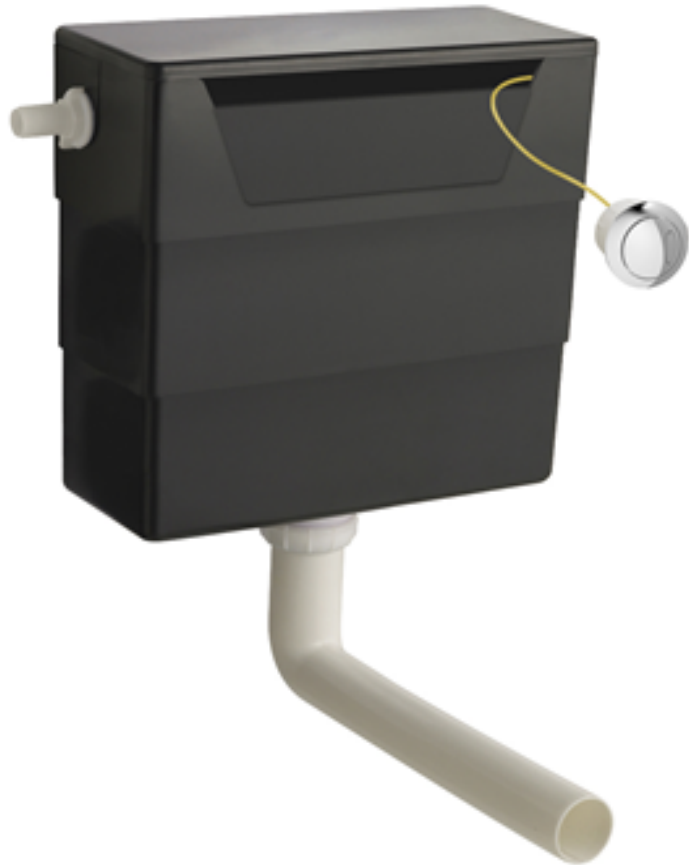

Sales Code: FMD001

Description: Madison Furniture Pack

Packaging Details

Barcode: 5055369059782

Sales Code: XTY006

Description: Cable Conc Universal Access Cistern

Product Dimensions

Length (mm):	
Width (mm):	303
Height (mm):	334
Depth (mm):	136
Nett Weight (kg):	2.23

Packaging Dimensions

Height (mm):	345
Width (mm):	145
Depth (mm):	320
Gross Weight (kg):	2.23

Packaging Data

Box Colour:	Brown Cardboard Box
Box Qty:	1
Label Size:	100 x 50
Label Colour:	White Label
Label Qty:	2

Outer Box Dimensions (If Applicable)

Height (mm):	
Width (mm):	
Length (mm):	
Depth (mm):	
Gross Weight (kg):	2
Barcode:	5055146182566

Product Details

Country of Origin:	China
Fitting Instruction:	No
CE & UKCA:	Yes
Product Material:	Hd Polyethylene
Heating Element Wattage:	Not Applicable
Colour/Finish:	Chrome
Product Diameter:	Not Applicable
Connection Size:	1/2" Bsp

Sales Code: PRC141

Description: 500X300 Pr W.C. Unit

Product Dimensions

Height (mm):	766
Width (mm):	500
Depth (mm):	300
Nett Weight (kg):	15.72

Packaging Dimensions

Height (mm):	325
Width (mm):	525
Depth (mm):	810
Gross Weight (kg):	15.72