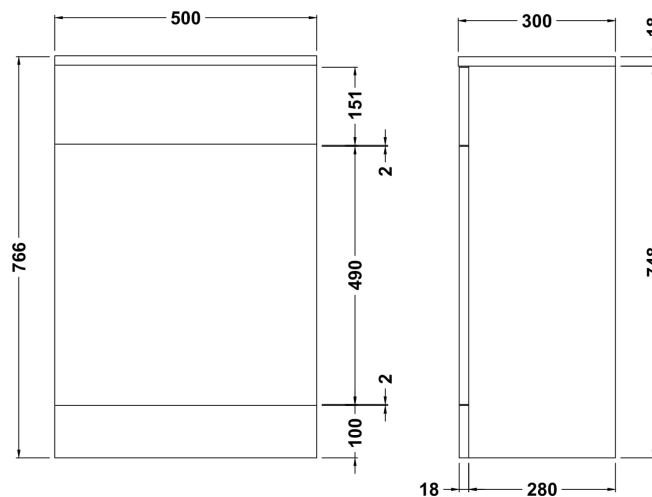

Packaging Dimensions

Height (mm):	345
Width (mm):	145
Depth (mm):	320
Gross Weight (kg):	2.23

Packaging Data

Box Colour:	Brown Cardboard Box
Box Qty:	1
Label Size:	100 x 50
Label Colour:	White Label
Label Qty:	2

Outer Box Dimensions (If Applicable)

Height (mm):	
Width (mm):	
Length (mm):	
Depth (mm):	
Gross Weight (kg):	2
Barcode:	5055146182566

Product Details

Country of Origin:	China
Fitting Instruction:	No
CE & UKCA:	Yes
Product Material:	Hd Polyethylene
Heating Element Wattage:	Not Applicable
Colour/Finish:	Chrome
Product Diameter:	Not Applicable
Connection Size:	1/2" Bsp

Sales Code: PRC141

Description: 500X300 Pr W.C. Unit

Product Dimensions

Height (mm):	766
Width (mm):	500
Depth (mm):	300
Nett Weight (kg):	15.72

Packaging Dimensions

Height (mm):	325
Width (mm):	525
Depth (mm):	810
Gross Weight (kg):	15.72

Sales Code: BTW005

Description: Lawton Back To Wall Pan

Product Dimensions

Height (mm):	400
Width (mm):	375
Depth (mm):	535
Nett Weight (kg):	22.1

Packaging Dimensions

Height (mm):	420
Width (mm):	395
Depth (mm):	540
Gross Weight (kg):	22.6