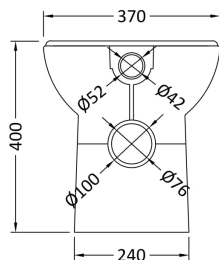

Outer Box Dimensions (If Applicable)

Height (mm):	
Width (mm):	
Length (mm):	
Depth (mm):	
Gross Weight (kg):	2
Barcode:	5055146182566

Product Details

Country of Origin:	China
Fitting Instruction:	No
CE & UKCA:	Yes
Product Material:	Hd Polyethylene
Heating Element Wattage:	Not Applicable
Colour/Finish:	Chrome
Product Diameter:	Not Applicable
Connection Size:	1/2" Bsp

Sales Code: PRC141

Description: 500X300 Pr W.C. Unit

Product Dimensions

Height (mm):	766
Width (mm):	500
Depth (mm):	300
Nett Weight (kg):	15.72

Packaging Dimensions

Height (mm):	325
Width (mm):	525
Depth (mm):	810
Gross Weight (kg):	15.72

Packaging Data

Box Colour:	Brown Cardboard Box - Printed
Box Qty:	1
Label Size:	100 x 50
Label Colour:	Not Applicable
Label Qty:	0

Outer Box Dimensions (If Applicable)

Height (mm):	
Width (mm):	
Depth (mm):	
Gross Weight (kg):	
Barcode:	5055275830055

Sales Code: BTW005

Description: Lawton Back To Wall Pan

Product Dimensions

Height (mm):	400
Width (mm):	375
Depth (mm):	535
Nett Weight (kg):	22.1

Packaging Dimensions

Height (mm):	420
Width (mm):	395
Depth (mm):	540
Gross Weight (kg):	22.6