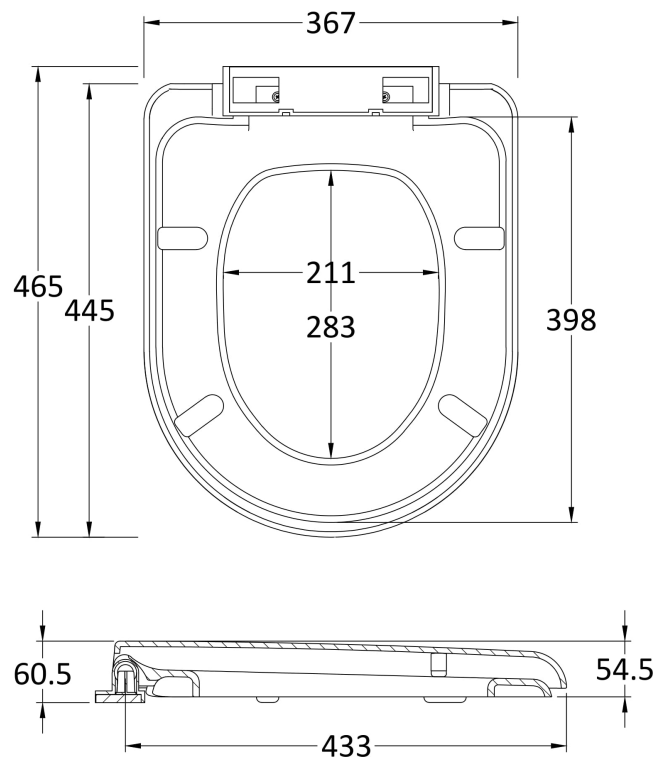

Sales Code: NTS002

Description: Standard D Shape Seat, Sc, Top Fix

Product Dimensions

Length (mm):	465
Width (mm):	367
Height (mm):	61
Nett Weight (kg):	1.84

Packaging Dimensions

Length (mm):	465
Width (mm):	380
Height (mm):	55
Gross Weight (kg):	2.02

Packaging Data

Box Colour:	White Cardboard Box - Printed
Box Qty:	1
Label Size:	100 x 50
Label Colour:	Not Applicable
Label Qty:	

Outer Box Dimensions (If Applicable)

Length (mm):	580
Width (mm):	490
Height (mm):	400
Gross Weight (kg):	22
Barcode:	5060272824853

Product Details

Country of Origin:	China
Fitting Instruction:	No
CE & UKCA:	Not Applicable
Product Material:	Polypropylene
Seat Type:	D Shape
Seat Function:	Soft Close
Hinge Centres (Min):	127.5
Hinge Centres (Max):	171.5
Hinge Material:	Polypropylene
Colour/Finish:	White
Fixing Method:	Top Fix