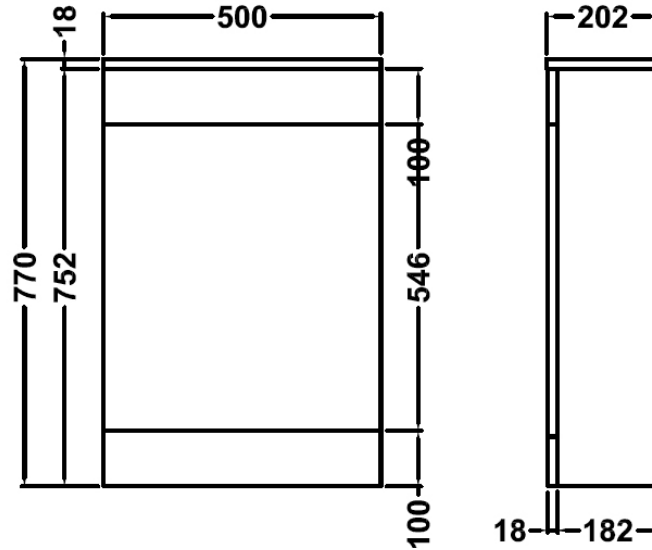

Sales Code: NVS142

Description: Gloss White 500 Wc Unit Inc Conc Cistern

Product Dimensions

Height (mm):	770
Width (mm):	500
Depth (mm):	202
Nett Weight (kg):	15.28

Packaging Dimensions

Height (mm):	230
Width (mm):	525
Depth (mm):	815
Gross Weight (kg):	15.28

Packaging Data

Box Colour:	Brown Cardboard Box - Printed
Box Qty:	1
Label Size:	100 x 50
Label Colour:	Not Applicable
Label Qty:	0

Outer Box Dimensions (If Applicable)

Height (mm):	
Width (mm):	
Depth (mm):	
Gross Weight (kg):	
Barcode:	5055369002580

Product Details

Country of Origin:	China
Fitting Instruction:	No
CE & UKCA:	No
FSC Certified Materials:	Yes
Colour:	Gloss White
Construction Method:	Cam & Wood Dowel
Construction Type:	Rigid
Cabinet Finish:	MFC Painted Gloss
Fascia Finish:	Mdf Painted Gloss
Cabinet Thickness (mm):	16
Fascia Thickness (mm):	18
Drawer Included:	No
Drawer Type:	Not Applicable
No of Shelves:	0
Hinge Type:	Not Applicable
Hinge Included:	No
Adjustable Legs:	No
Fixings Included:	No
Handle Style:	Not Applicable
Waste Shroud:	No
Handle Included:	No
Handle Type:	Not Applicable