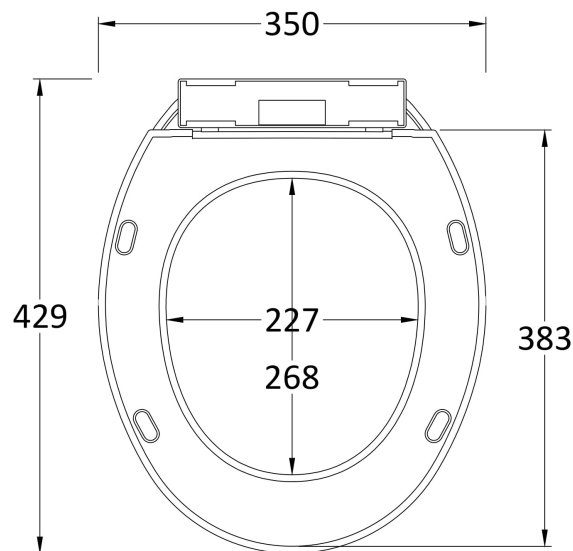

### Outer Box Dimensions (If Applicable)

Height (mm):	
Width (mm):	
Depth (mm):	
Gross Weight (kg):	
Barcode:	5055369001880

### Product Dimensions

Height (mm):	410
Width (mm):	355
Depth (mm):	520
Nett Weight (kg):	18.5

### Outer Box Dimensions (If Applicable)

Height (mm):	
Width (mm):	
Depth (mm):	
Gross Weight (kg):	
Barcode:	5055369003730

### Product Dimensions

Length (mm):	429
Width (mm):	350
Height (mm):	48
Nett Weight (kg):	1.2