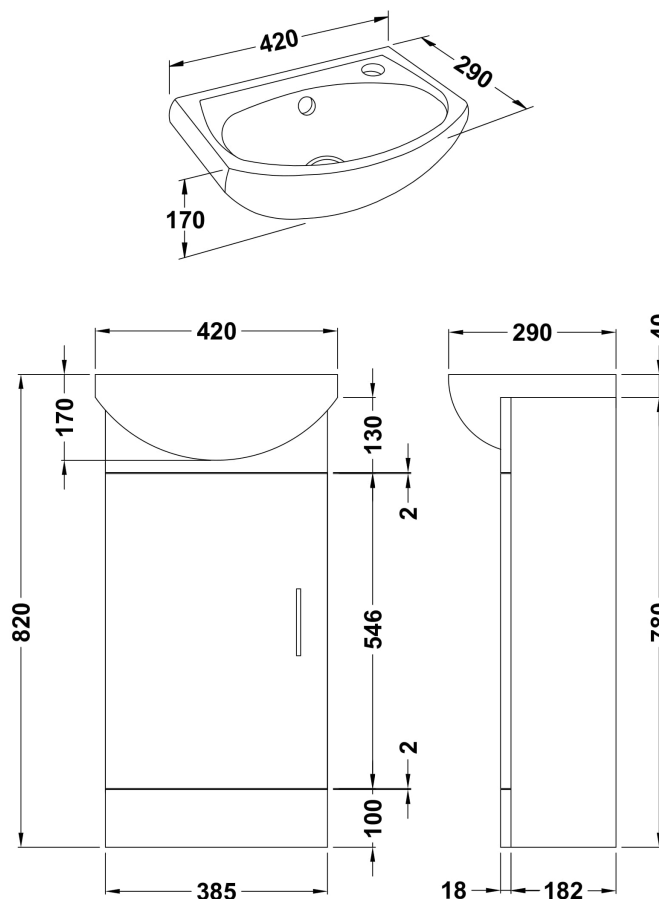

### Product Dimensions

Height (mm):	780
Width (mm):	400
Depth (mm):	200
Nett Weight (kg):	17.14

### Packaging Dimensions

Height (mm):	810
Width (mm):	230
Depth (mm):	400
Gross Weight (kg):	17.14

### Outer Box Dimensions (If Applicable)

Height (mm):	
Width (mm):	
Depth (mm):	
Gross Weight (kg):	
Barcode:	5055369001880

### Product Dimensions

Height (mm):	410
Width (mm):	355
Depth (mm):	520
Nett Weight (kg):	18.5