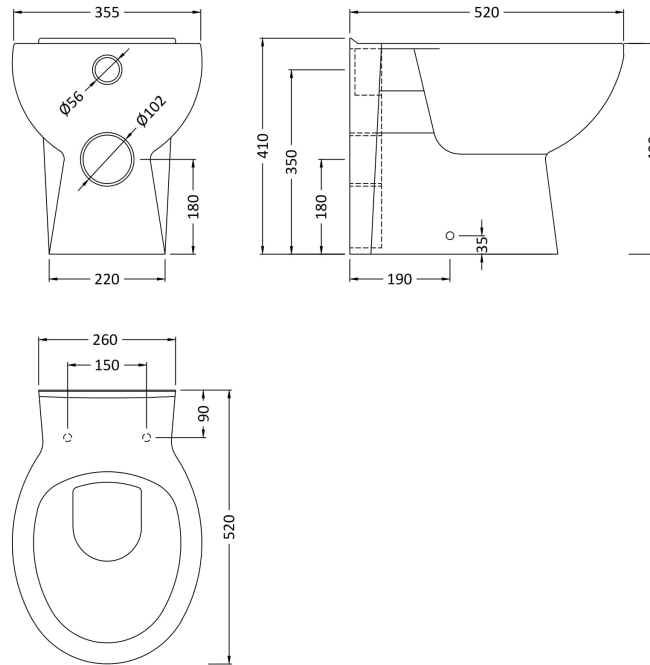

### Product Dimensions

Height (mm):	780
Width (mm):	400
Depth (mm):	200
Nett Weight (kg):	17.14

### Outer Box Dimensions (If Applicable)

Height (mm):	
Width (mm):	
Depth (mm):	
Gross Weight (kg):	
Barcode:	5055369001880

**Packaging Data**

Box Colour:	Brown Cardboard Box - Printed
Box Qty:	1
Label Size:	100 x 50
Label Colour:	Not Applicable
Label Qty:	0

**Outer Box Dimensions (If Applicable)**

Height (mm):	
Width (mm):	
Depth (mm):	
Gross Weight (kg):	
Barcode:	5055369002580

### Product Dimensions

Height (mm):	410
Width (mm):	355
Depth (mm):	520
Nett Weight (kg):	18.5