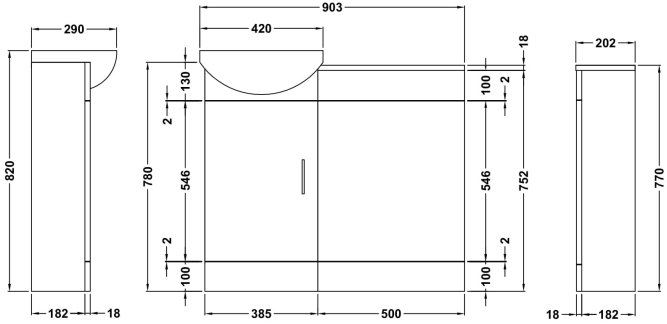

Sales Code: SIE002

Description: Sienna Cloakroom Pack W/Out Mono Basin

Packaging Details

Barcode: 5055369012343