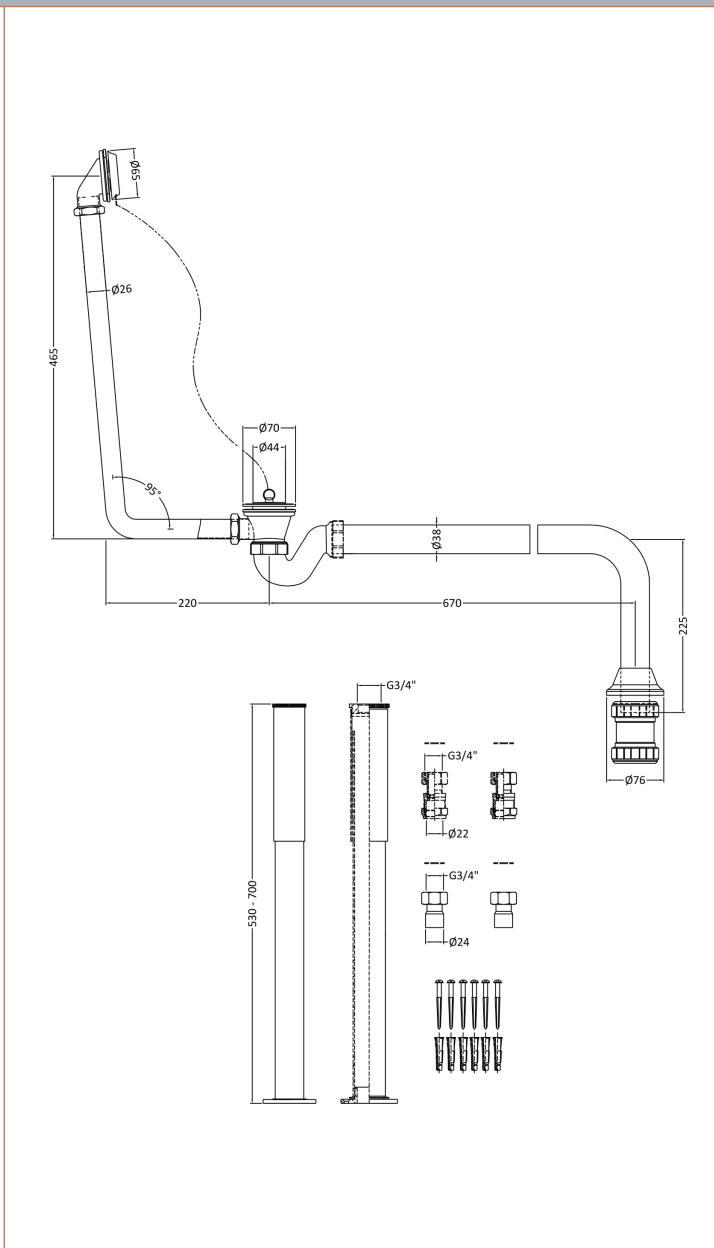

Sales Code: EA368

Description: Roll Top Bath Pack

Product Dimensions	
Length (mm):	
Width (mm):	77
Height (mm):	55
Depth (mm):	85
Nett Weight (kg):	5.21
Packaging Dimensions	
Height (mm):	680
Width (mm):	290
Depth (mm):	170
Gross Weight (kg):	5.21
Packaging Data	
Box Colour:	White Cardboard Box
Box Qty:	1
Label Size:	100 x 50
Label Colour:	White Label
Label Qty:	2
Outer Box Dimensions (If Applicable)	
Height (mm):	
Width (mm):	
Length (mm):	
Depth (mm):	
Gross Weight (kg):	5
Barcode:	5055146108238
Product Details	
Country of Origin:	China
Fitting Instruction:	No
CE & UKCA:	N/A
Product Material:	Brass
Heating Element Wattage:	Not Applicable
Colour/Finish:	Chrome
Product Diameter:	77mm
Connection Size:	1 1/2"