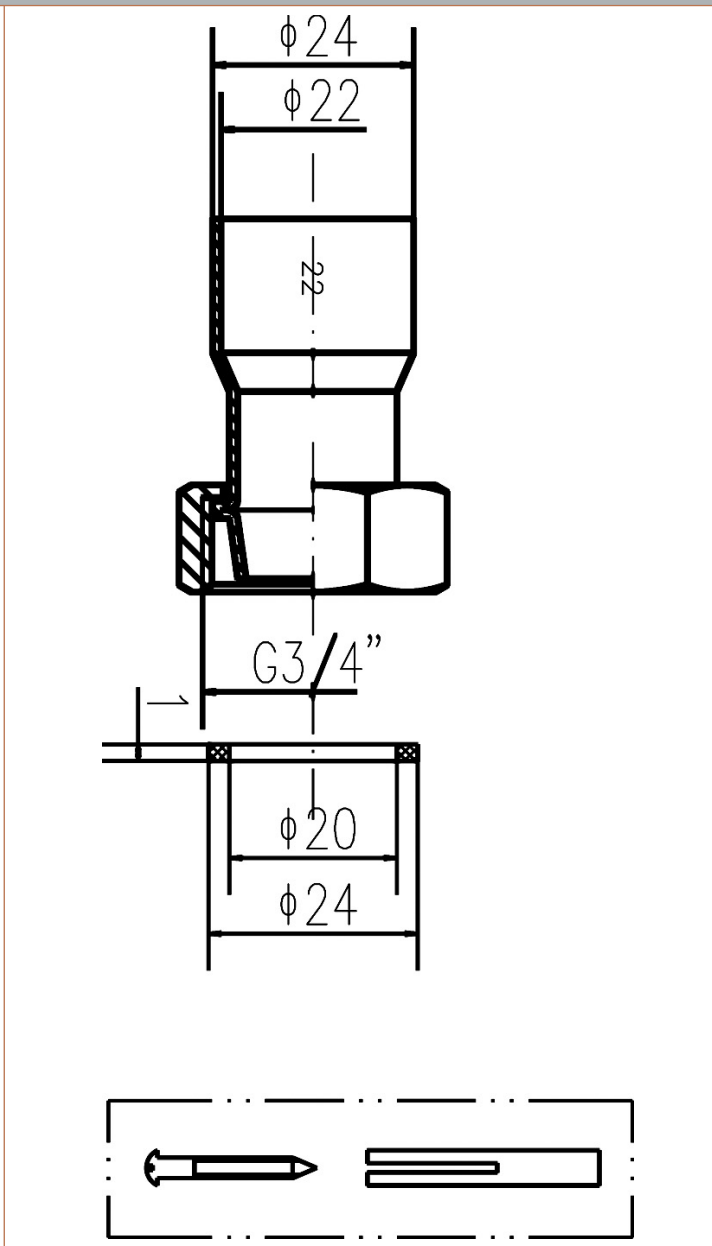

Sales Code: DA314

Description: Bath Legs With Adjustable Shrouds

Product Dimensions	
Length (mm):	
Width (mm):	40
Height (mm):	720
Depth (mm):	70
Nett Weight (kg):	2.07
Packaging Dimensions	
Height (mm):	650
Width (mm):	88
Depth (mm):	48
Gross Weight (kg):	2.34
Packaging Data	
Box Colour:	White Cardboard Box
Box Qty:	1
Label Size:	100 x 50
Label Colour:	White Label
Label Qty:	2
Outer Box Dimensions (If Applicable)	
Height (mm):	
Width (mm):	
Length (mm):	
Depth (mm):	
Gross Weight (kg):	21
Barcode:	5055146105435
Product Details	
Country of Origin:	China
Fitting Instruction:	No
CE & UKCA:	N/A
Product Material:	Brass
Heating Element Wattage:	Not Applicable
Colour/Finish:	Chrome
Product Diameter:	24mm
Connection Size:	3/4"