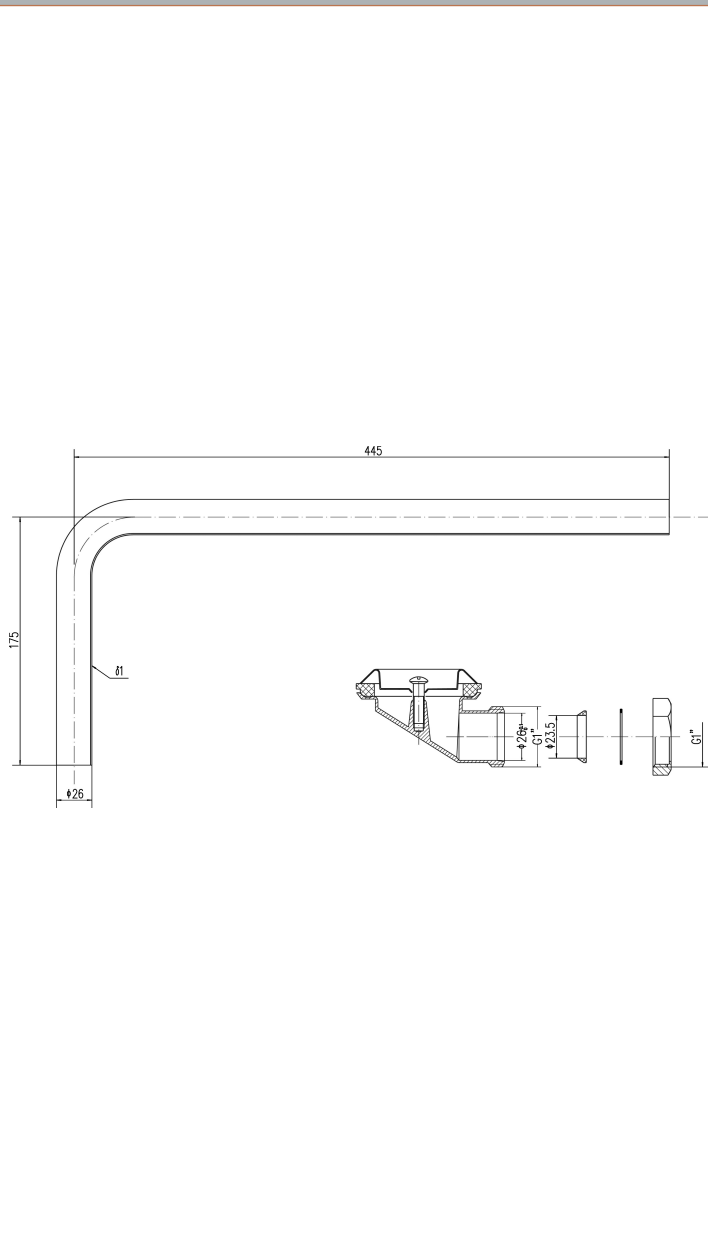

### Product Dimensions

Length (mm):	
Width (mm):	191
Height (mm):	458
Depth (mm):	45
Nett Weight (kg):	1

### Packaging Dimensions

Height (mm):	580
Width (mm):	195
Depth (mm):	65
Gross Weight (kg):	1.15

### Packaging Data

Box Colour:	White Cardboard Box
Box Qty:	1
Label Size:	100 x 50
Label Colour:	White Label
Label Qty:	2

### Outer Box Dimensions (If Applicable)

Height (mm):	
Width (mm):	
Length (mm):	
Depth (mm):	
Gross Weight (kg):	12
Barcode:	5055146105343