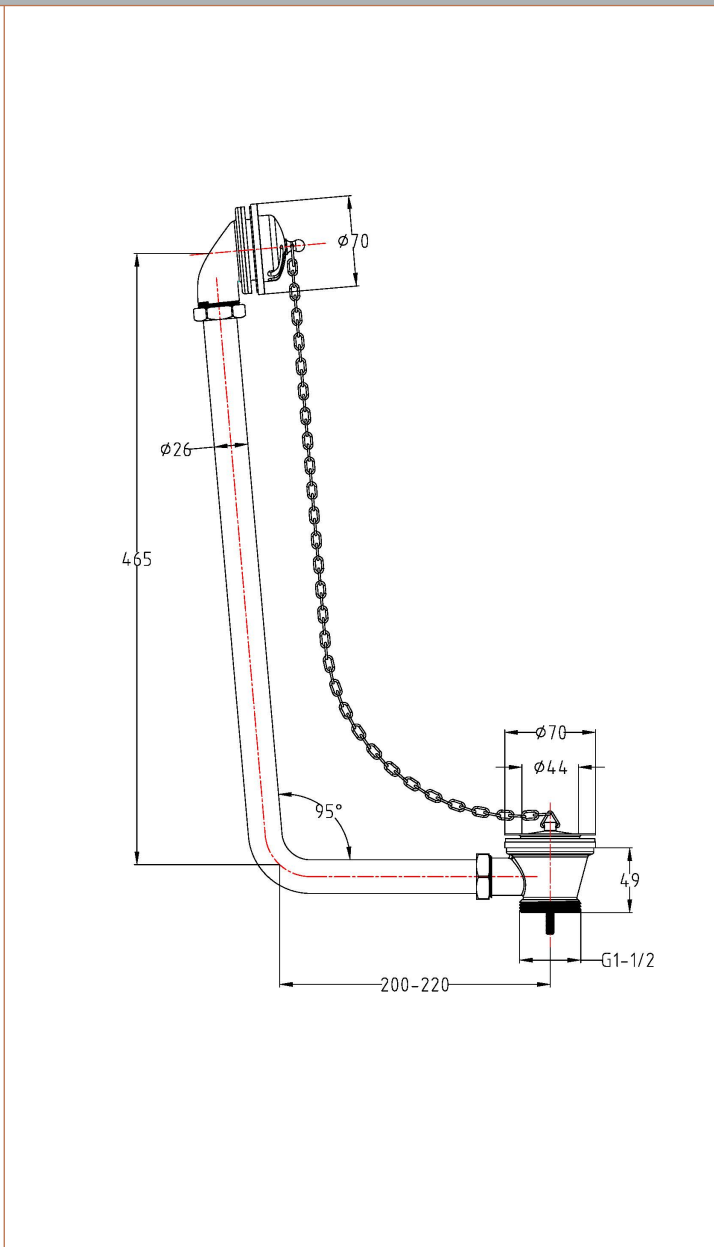

Sales Code: EA385

Description: Classic Exposed Bath Waste & Overflow

Product Dimensions

Length (mm):	
Width (mm):	70
Height (mm):	465
Depth (mm):	220
Nett Weight (kg):	0.9

Packaging Dimensions

Height (mm):	500
Width (mm):	200
Depth (mm):	75
Gross Weight (kg):	1

Packaging Data

Box Colour:	White Cardboard Box
Box Qty:	1
Label Size:	100 x 50
Label Colour:	White Label
Label Qty:	2

Outer Box Dimensions (If Applicable)

Height (mm):	405
Width (mm):	420
Length (mm):	
Depth (mm):	
Gross Weight (kg):	14
Barcode:	5056211803423

Product Details

Country of Origin:	China
Fitting Instruction:	No
CE & UKCA:	
Product Material:	Brass
Heating Element Wattage:	Not Applicable
Colour/Finish:	Chrome
Product Diameter:	70mm
Connection Size:	G1-1/2