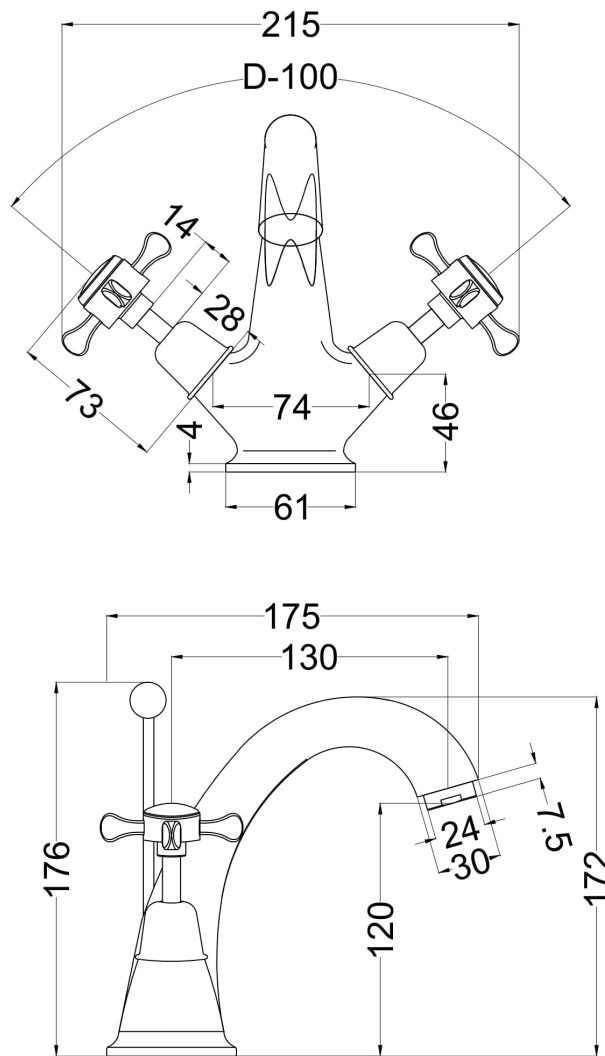

Sales Code: SEL305DX

Description: Selby Xhead Mono Basin P/Up Waste

Product Dimensions

Height (mm):	172
Width (mm):	215
Depth (mm):	185
Length (mm):	
Nett Weight (kg):	2.5

Packaging Dimensions

Height (mm):	120
Width (mm):	215
Depth (mm):	390
Gross Weight (kg):	2.5

Packaging Data

Box Colour:	White Cardboard Box
Box Qty:	1
Label Size:	100 x 50
Label Colour:	White Label
Label Qty:	1

Outer Box Dimensions (If Applicable)

Height (mm):	400
Width (mm):	460
Depth (mm):	430
Length (mm):	
Gross Weight (kg):	
Barcode:	5056462623818

Product Details

Country of Origin:	United Kingdom
Fitting Instruction:	No
Product Material:	Brass
Control Type:	Manual
Waste Included:	Waste Included
Waste Type:	Pop-Up
WRAS Approval:	No
Approval No:	N/A
Valve/Cartridge Type:	1/4 Turn Ceramic Disc
Colour/Finish:	Chrome
Mount Type:	Deck
Operating Pressure (bar):	0.1

Flow Rates: (Litres Per Min)	0.1 bar: 6.4	0.5 bar: 16.2	1 bar: 23.4	2 bar: 33.5	3 bar: 41
Pipe Size:	15 mm (1/2" Bsp)				
Pipe Centres:	N/A				