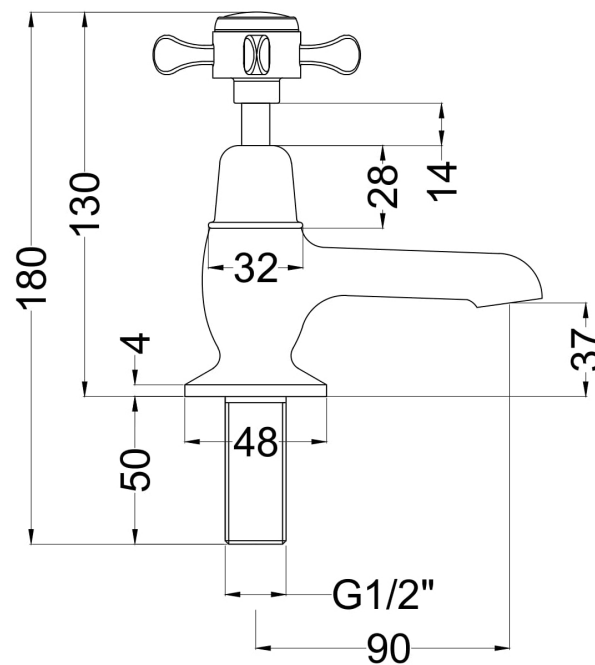

Sales Code: SEL301DX

Description: Selby Xhead Basin Taps

Product Dimensions

Height (mm):	141
Width (mm):	66
Depth (mm):	119
Length (mm):	
Nett Weight (kg):	1.4

Packaging Dimensions

Height (mm):	55
Width (mm):	160
Depth (mm):	260
Gross Weight (kg):	1.4

Packaging Data

Box Colour:	White Cardboard Box
Box Qty:	1
Label Size:	100 x 50
Label Colour:	White Label
Label Qty:	1

Outer Box Dimensions (If Applicable)

Height (mm):	300
Width (mm):	270
Depth (mm):	500
Length (mm):	

Gross Weight (kg):	
Barcode:	5056462623795

Product Details

Country of Origin:	United Kingdom
Fitting Instruction:	No
Product Material:	Brass
Control Type:	Manual
Waste Included:	Waste Not Included
Waste Type:	Not Applicable
WRAS Approval: No	Approval No: N/A
Valve/Cartridge Type:	1/4 Turn Ceramic Disc
Colour/Finish:	Chrome
Mount Type:	Deck
Operating Pressure (bar):	0.1

Flow Rates: (Litres Per Min)	0.1 bar: 4.3	0.5 bar: 11	1 bar: 15.8	2 bar: 22.5	3 bar: 27.5
Pipe Size:	15 mm (1/2" Bsp)				
Pipe Centres:	N/A				