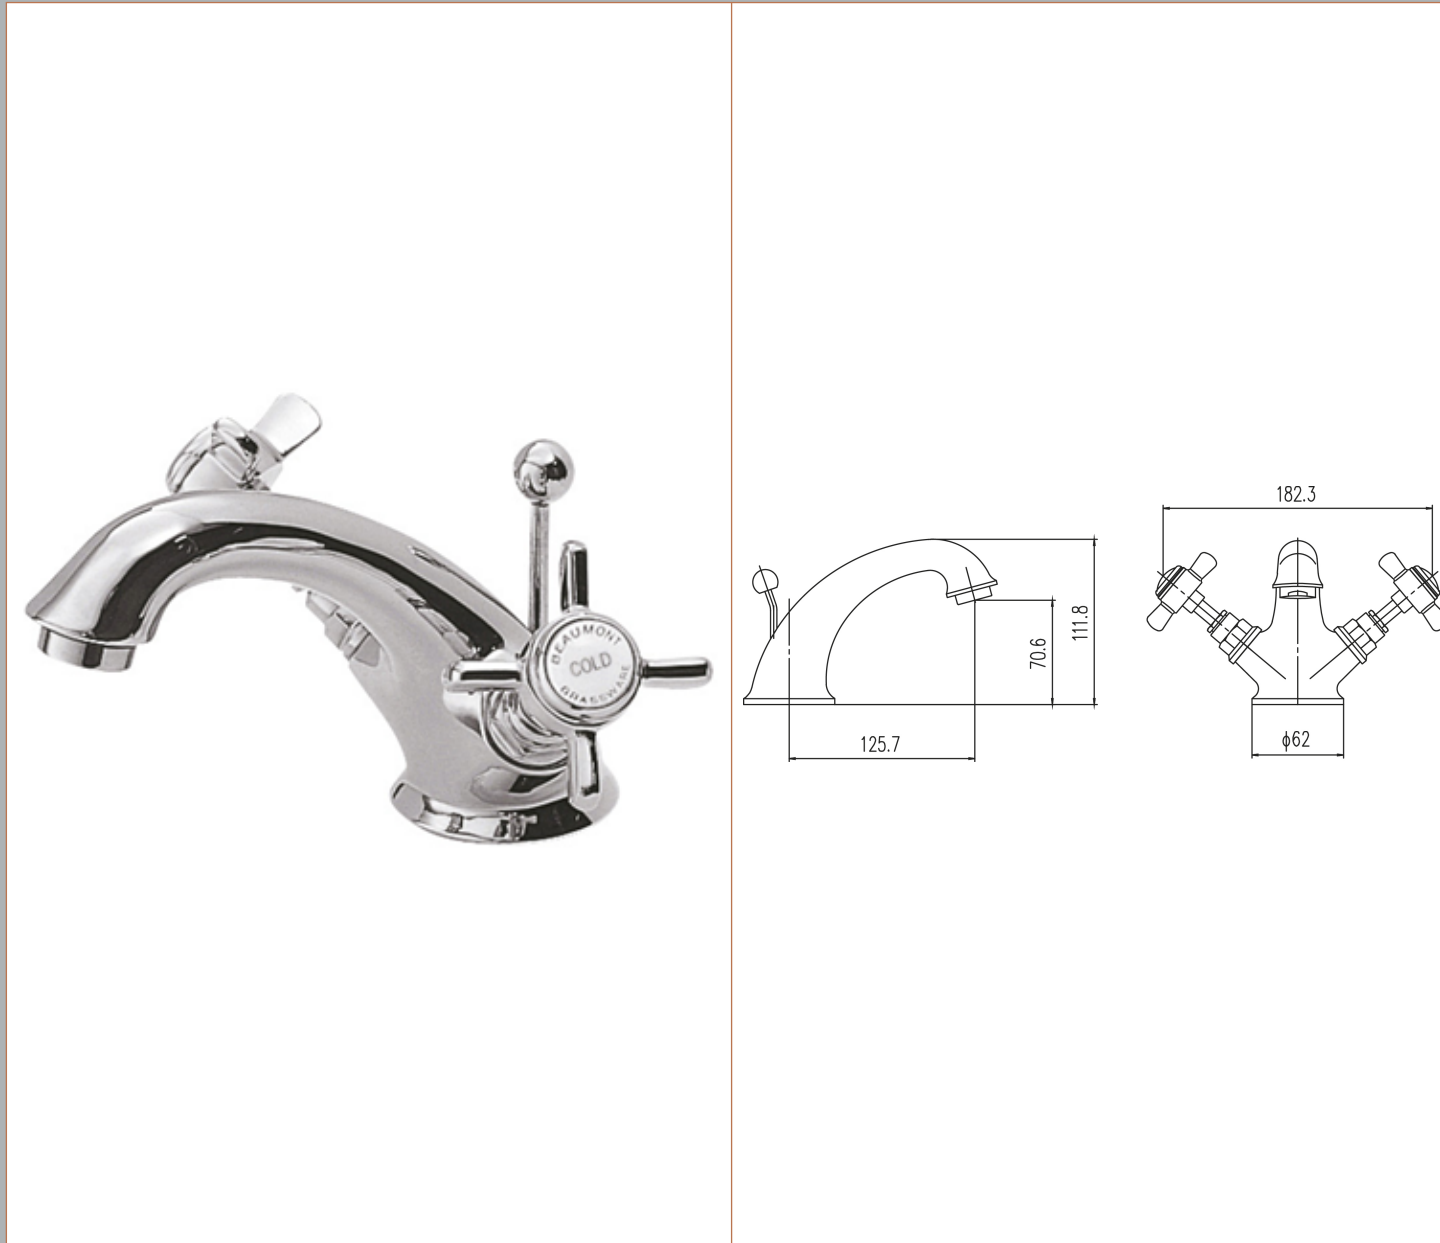

Sales Code: I305X

Description: Luxury Beaumont Mono W/Pop-Up Waste

**Product Dimensions**

Height (mm):	112
Width (mm):	62
Depth (mm):	197
Length (mm):	
Nett Weight (kg):	1.68

**Packaging Dimensions**

Height (mm):	120
Width (mm):	215
Depth (mm):	390
Gross Weight (kg):	2.31

**Packaging Data**

Box Colour:	White Cardboard Box
Box Qty:	1
Label Size:	100 x 50
Label Colour:	White Label
Label Qty:	2

**Outer Box Dimensions (If Applicable)**

Height (mm):	395
Width (mm):	415
Depth (mm):	440
Length (mm):	
Gross Weight (kg):	13
Barcode:	5055146112426

**Product Details**

Country of Origin:	China
Fitting Instruction:	No
Product Material:	Brass
Control Type:	Manual
Waste Included:	Waste Included
Waste Type:	Pop-Up
WRAS Approval:	Approval No: N/A
Valve/Cartridge Type:	Screw Down
Colour/Finish:	Chrome
Mount Type:	Deck
Operating Pressure (bar):	0.1

Flow Rates: (Litres Per Min)	0.1 bar: 4.2	0.5 bar: 9.8	1 bar: 14	2 bar: 20	3 bar: 25.5
Pipe Size:	15 mm (1/2" Bsp)				
Pipe Centres:	N/A				