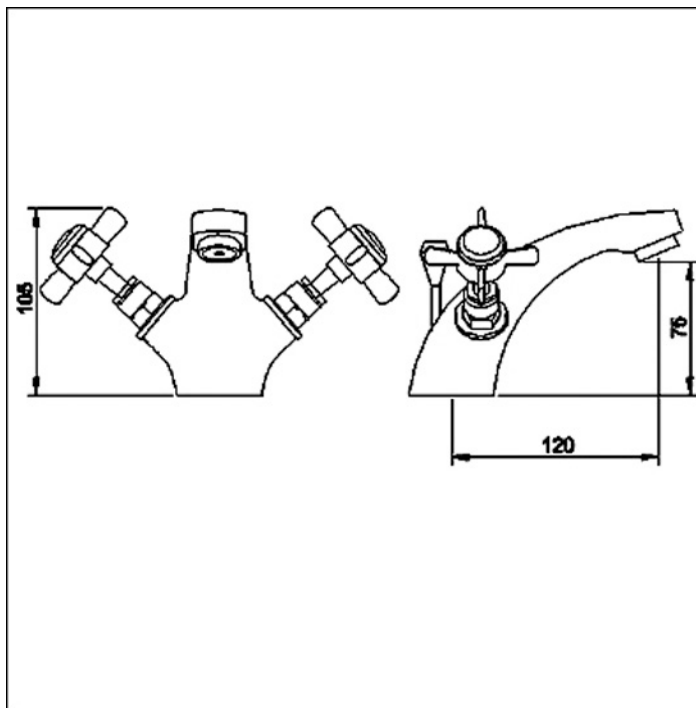

Sales Code: I345X

Description: Mono Basin Mixer With Pop-Up Waste

Product Dimensions

Height (mm):	105
Width (mm):	50
Depth (mm):	155
Length (mm):	
Nett Weight (kg):	1.45

Packaging Dimensions

Height (mm):	85
Width (mm):	170
Depth (mm):	200
Gross Weight (kg):	1.64

Packaging Data

Box Colour:	White Cardboard Box
Box Qty:	1
Label Size:	100 x 50
Label Colour:	White Label
Label Qty:	2

Outer Box Dimensions (If Applicable)

Height (mm):	
Width (mm):	
Depth (mm):	
Length (mm):	
Gross Weight (kg):	12
Barcode:	5055146102403

Product Details

Country of Origin:	China
Fitting Instruction:	No
Product Material:	Brass
Control Type:	Manual
Waste Included:	Waste Included
Waste Type:	Pop-Up
WRAS Approval:	Approval No: N/A
Valve/Cartridge Type:	Screw Down
Colour/Finish:	Chrome
Mount Type:	Deck
Operating Pressure (bar):	0.1
Flow Rates: (Litres Per Min)	0.1 bar: 4.2 0.5 bar: 11.7 1 bar: 16.8 2 bar: 24.2 3 bar: 30
Pipe Size:	15 mm (1/2" Bsp)
Pipe Centres:	N/A