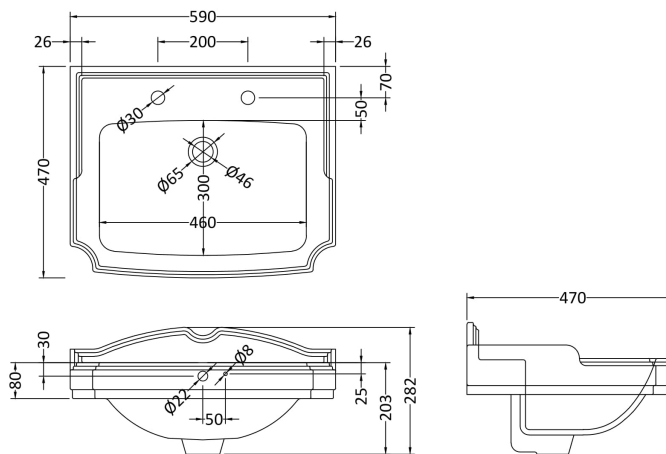

### Packaging Details

Barcode: 5055275866863

Sales Code: NCS403

Description: Legend Pedestal

**Product Dimensions**

Height (mm):	690
Width (mm):	260
Depth (mm):	160
Nett Weight (kg):	10.56

**Packaging Dimensions**

**Outer Box Dimensions (If Applicable)**

Height (mm):	
Width (mm):	
Depth (mm):	
Gross Weight (kg):	
Barcode:	5055369026579

**Product Details**

Country of Origin:	China
Fitting Instruction:	No
Certification: CE & UKCA:	N/A
WRAS:	N/A
WRAS No:	N/A
Product Material:	Vitreous China
Fixing Supplied:	No

### Product Dimensions

Height (mm):	280
Width (mm):	590
Depth (mm):	470
Nett Weight (kg):	18.54

### Packaging Dimensions

Height (mm):	290
Width (mm):	510
Depth (mm):	590
Gross Weight (kg):	19.2