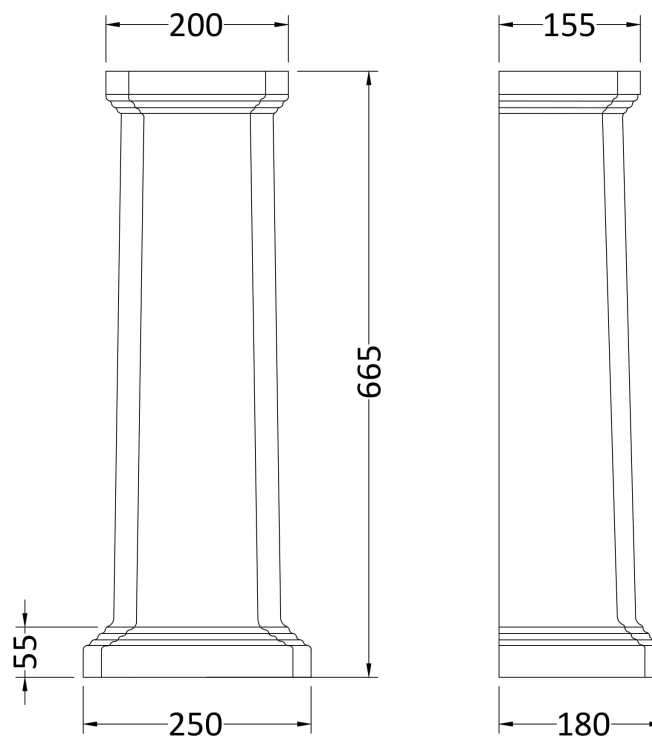

### Packaging Details

Barcode: 5055275866863

Sales Code: NCS403

Description: Legend Pedestal

**Product Dimensions**

Height (mm):	690
Width (mm):	260
Depth (mm):	160
Nett Weight (kg):	10.56

**Packaging Dimensions**

Height (mm):	700
Width (mm):	270
Depth (mm):	200
Gross Weight (kg):	11

**Packaging Data**

Box Colour:	Brown Cardboard Box - Printed
Box Qty:	1
Label Size:	100 x 50
Label Colour:	Not Applicable
Label Qty:	0

**Outer Box Dimensions (If Applicable)**

Height (mm):	
Width (mm):	
Depth (mm):	
Gross Weight (kg):	
Barcode:	5055369026579

**Product Details**

Country of Origin:	China
Fitting Instruction:	No
Certification: CE & UKCA:	N/A
WRAS:	N/A
WRAS No:	N/A
Product Material:	Vitreous China
Fixing Supplied:	No

### Product Dimensions

Height (mm):	280
Width (mm):	590
Depth (mm):	470
Nett Weight (kg):	18.54