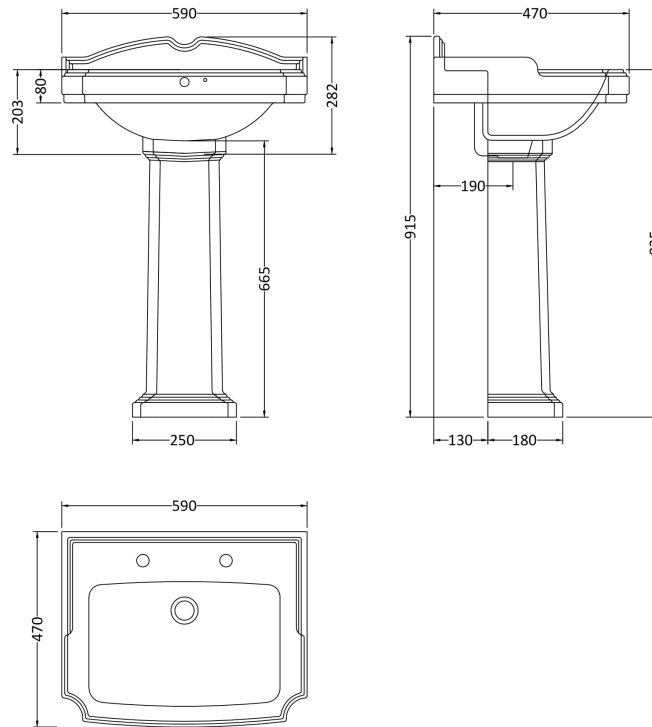

### Packaging Details

Barcode: 5055275866863

Sales Code: NCS403

Description: Legend Pedestal

**Product Dimensions**

Height (mm):	690
Width (mm):	260
Depth (mm):	160
Nett Weight (kg):	10.56

**Packaging Dimensions**

**Outer Box Dimensions (If Applicable)**

Height (mm):	
Width (mm):	
Depth (mm):	
Gross Weight (kg):	
Barcode:	5055369026579

**Product Details**

Country of Origin:	China
Fitting Instruction:	No
Certification: CE & UKCA:	N/A
WRAS:	N/A
WRAS No:	N/A
Product Material:	Vitreous China
Fixing Supplied:	No

### Product Dimensions

Height (mm):	280
Width (mm):	590
Depth (mm):	470
Nett Weight (kg):	18.54

### Packaging Dimensions

Height (mm):	290
Width (mm):	510
Depth (mm):	590
Gross Weight (kg):	19.2