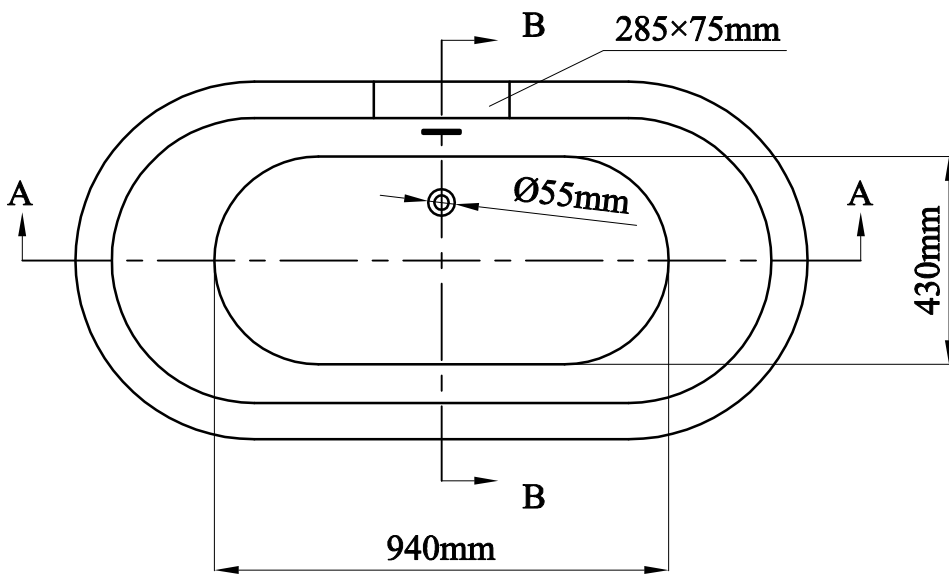

Code No.: 33.0012

Dimensions: 1510x735x600 mm

SECTION A-A

SECTION B-B