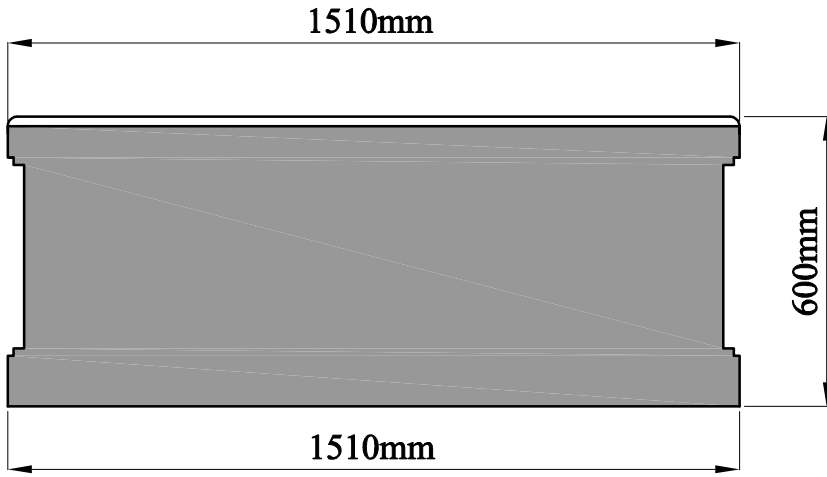

Code No.: 33.0012

Dimensions: 1510x735x600 mm

SECTION A-A

SECTION B-B