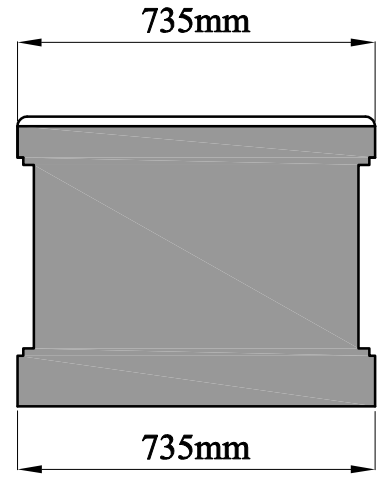

Code No.: 33.0012

Dimensions: 1510x735x600 mm

SECTION A-A

SECTION B-B