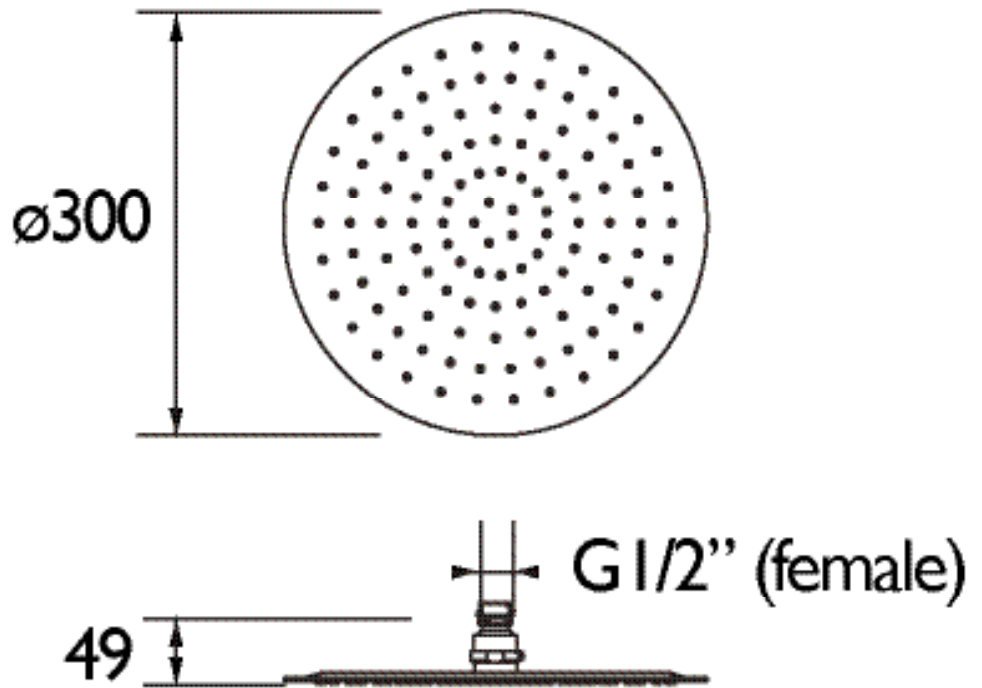

# FH SLRD03 C

## Accessories Stainless Steel 300mm Round Fixed Head

### Specification

Main Construction Material:	Stainless Steel
Connection Inlet:	G 1/2"
Connection Outlet:	N/A
Contemporary or Traditional:	Contemporary
Left or Right Handed:	Both
Rub Clean Handset:	Yes

### Dimensions (measurements in mm)