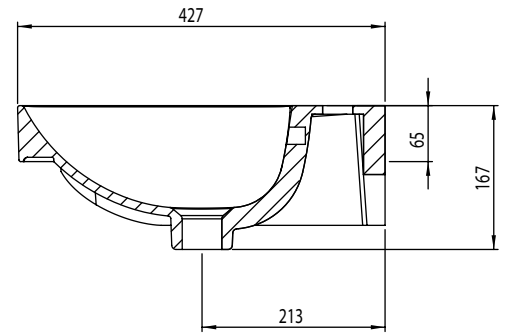

## CADENCE 600mm Ceramic Basin

Whats in the box: 1x DC12012

**TAVISTOCK**  
inspiring bathrooms

Diagrams not to scale  
All dimensions in mm  
tolerance of +/-5mm

### Materials

Basin: Ceramic

\*Dimensions are subject to change, customers are advised to measure actual product before commencing installation.

\*\*Fixing point dimensions are for guidance only/the positions of wall fixing must be checked when product is received.

### FAQs

Q: What is the maximum water depth of the basin?

A: 83mm up to the overflow.

Q: What is the internal depth?

A: The internal depth is 118mm.

Q: What is the depth of the tapledge?

A: The Tapledge is 109mm deep.

Q: What is the distance from the Taphole centre to Basin Waste?

A: 157.5mm