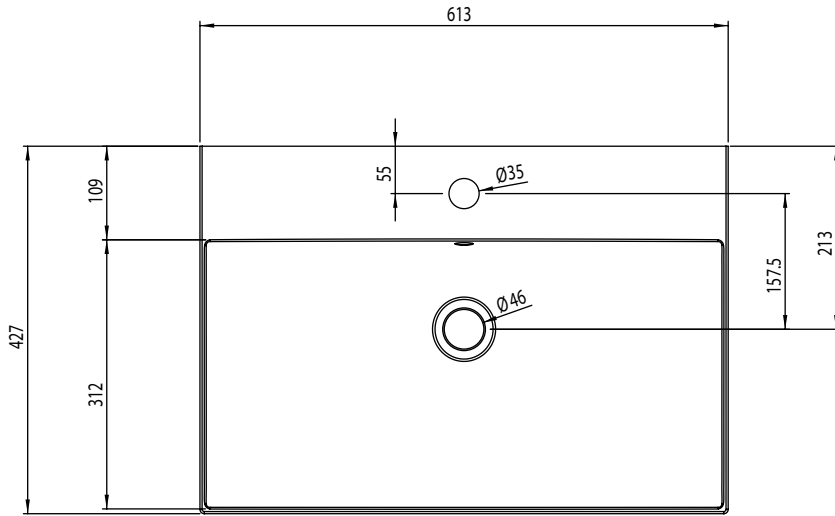

## CADENCE 600mm Ceramic Basin

Whats in the box: 1x DC12012

**TAVISTOCK**  
inspiring bathrooms

Diagrams not to scale  
All dimensions in mm  
tolerance of +/-5mm

### Materials

Basin: Ceramic

\*Dimensions are subject to change, customers are advised to measure actual product before commencing installation.

\*\*Fixing point dimensions are for guidance only/the positions of wall fixing must be checked when product is received.

### FAQs

Q: What is the maximum water depth of the basin?

A: 83mm up to the overflow.

Q: What is the internal depth?

A: The internal depth is 118mm.

Q: What is the depth of the tapledge?

A: The Tapledge is 109mm deep.

Q: What is the distance from the Taphole centre to Basin Waste?

A: 157.5mm