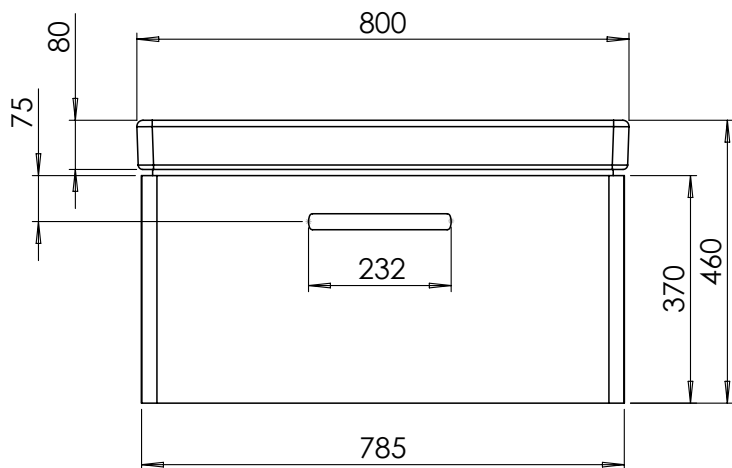

Technical Data Sheet

COMPASS 800mm Wall Mounted Unit

What's in the box: 1x CM800WX + Handle + Fixings

TAVISTOCK
inspiring bathrooms

*Reference basin TDS for further info

Diagrams not to scale
All dimensions in mm
Tolerance of +/-5mm

Materials

Carcass: 18mm MDF

Fascia Components: 25mm Painted MDF

**Dimensions are subject to change, customers are advised to measure actual product before commencing installation.

***Fixing point dimensions are for guidance only/the positions of wall fixing must be checked when product is received.

FAQs

Q: How big is the plumbing void at the back of the furniture?

A: There is no plumbing void, pipework enters through the back of unit.

Q: How far apart are the hole centres for the handles?

A: 160mm (unit comes with pre-drilled holes or pilot holes).