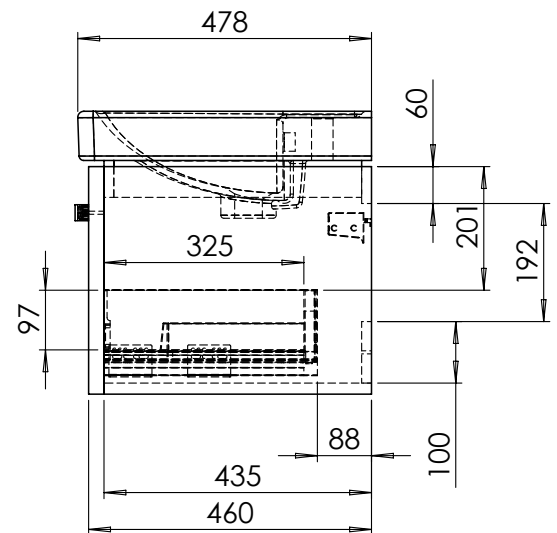

Technical Data Sheet

COMPASS 800mm Wall Mounted Unit

What's in the box: 1x CM800WX + Handle + Fixings

TAVISTOCK
inspiring bathrooms

*Reference basin TDS for further info

Diagrams not to scale
All dimensions in mm
Tolerance of +/-5mm

Materials

Carcass: 18mm MDF

Fascia Components: 25mm Painted MDF

**Dimensions are subject to change, customers are advised to measure actual product before commencing installation.

***Fixing point dimensions are for guidance only/the positions of wall fixing must be checked when product is received.

FAQs

Q: How big is the plumbing void at the back of the furniture?

A: There is no plumbing void, pipework enters through the back of unit.

Q: How far apart are the hole centres for the handles?

A: 160mm (unit comes with pre-drilled holes or pilot holes).