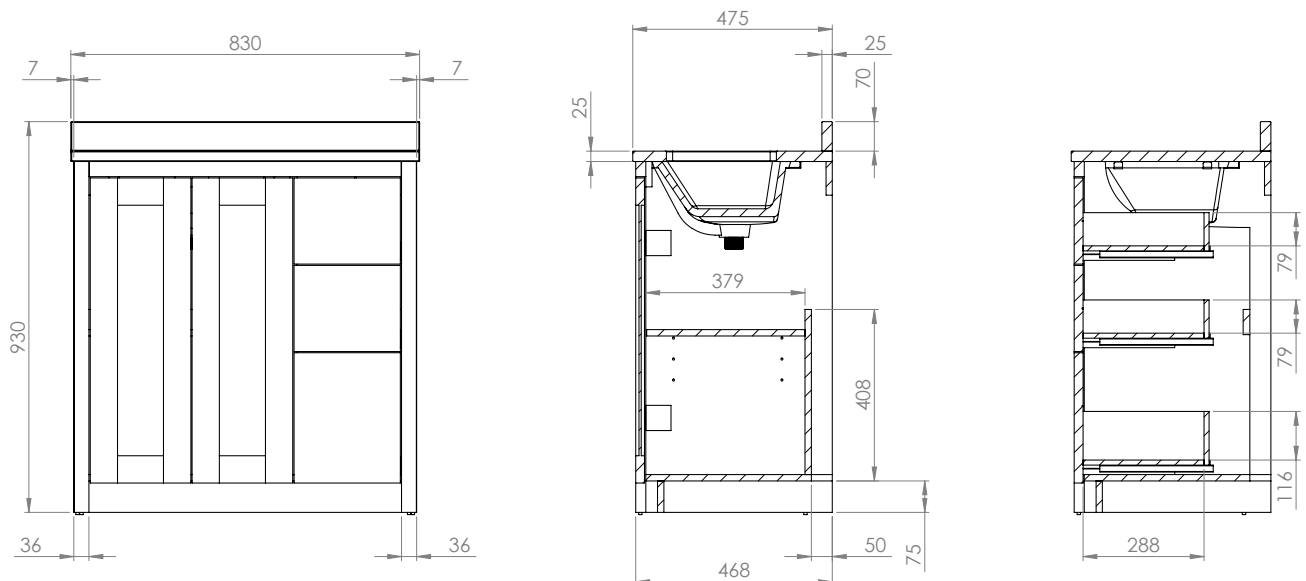

Technical Data Sheet

Lansdown 800 Underslung Unit

What's in the box: 1x LAN800US.X + fixings

TAVISTOCK
inspiring bathrooms

Diagrams not to scale
All dimensions in mm
Tolerance of +/-5mm

Materials

Carcass: 18mm painted MDF

Fascia Components: 18mm painted MDF

**Dimensions are subject to change, customers are advised to measure actual product before commencing installation.

***Fixing point dimensions are for guidance only/the positions of wall fixing must be checked when product is received.

Extra Dimensions

Internal Drawer Depth - Front to Back:

290mm

Internal Drawer Height:

Top - 80mm, Middle - 80mm, Bottom - 116mm

Internal Drawer Width:

205mm

FAQs

Q: Is the shelf removable?

A: Yes, there is one removable shelf.

Q: What is the shelf capacity?

A: Shelf max depth: 380mm.

Q: How many shelves are there?

A: There is one shelf and a base within the unit.

Q: Is the shelf adjustable?