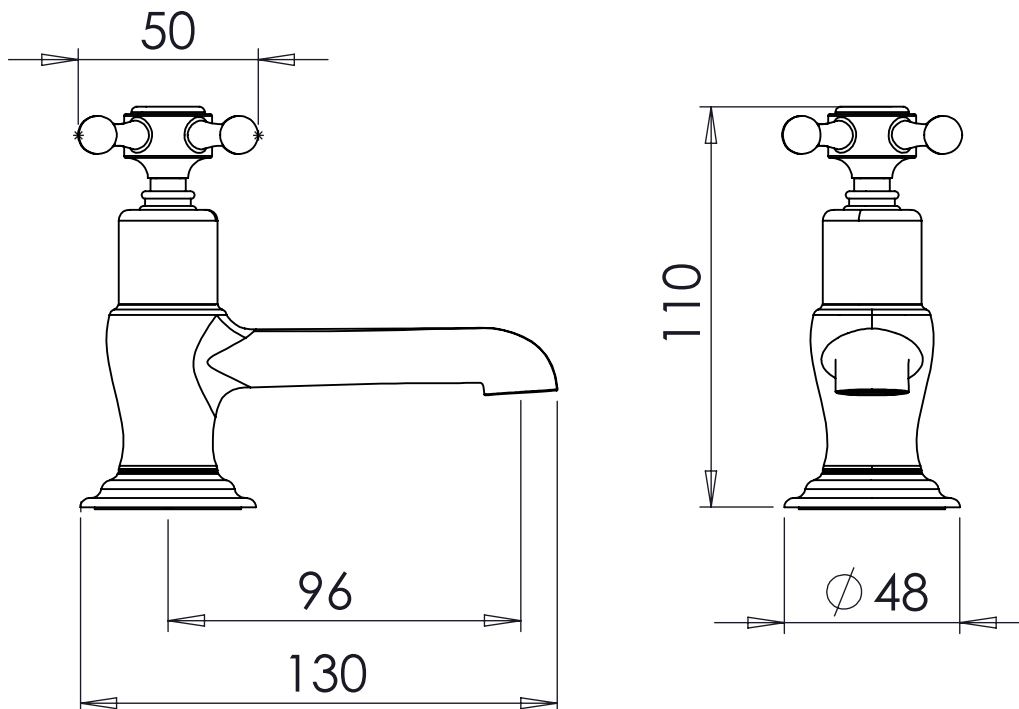

Technical Data Sheet

Ashmore Basin Taps (Pair) - TAM70

TAVISTOCK
inspiring bathrooms

No.	Description	Code	Fixings Included
1	Ashmore Basin Taps (Pair)	TAM70	YES

Min Pressure:	0.2bar
0.2bar	5 litres / min
0.3bar	6 litres / min
0.4bar	7 litres / min
0.5bar	8 litres / min
1bar	11 litres / min
2bar	16 litres / min

Dimensions:

Diagrams not to scale. All dimensions in mm (tolerance of +/-5mm)

*Dimensions are subject to change, customers are advised to measure actual product before commencing installation.

FAQs

What is the size of the tap threaded connection? The threaded inlet is 1/2" BSP